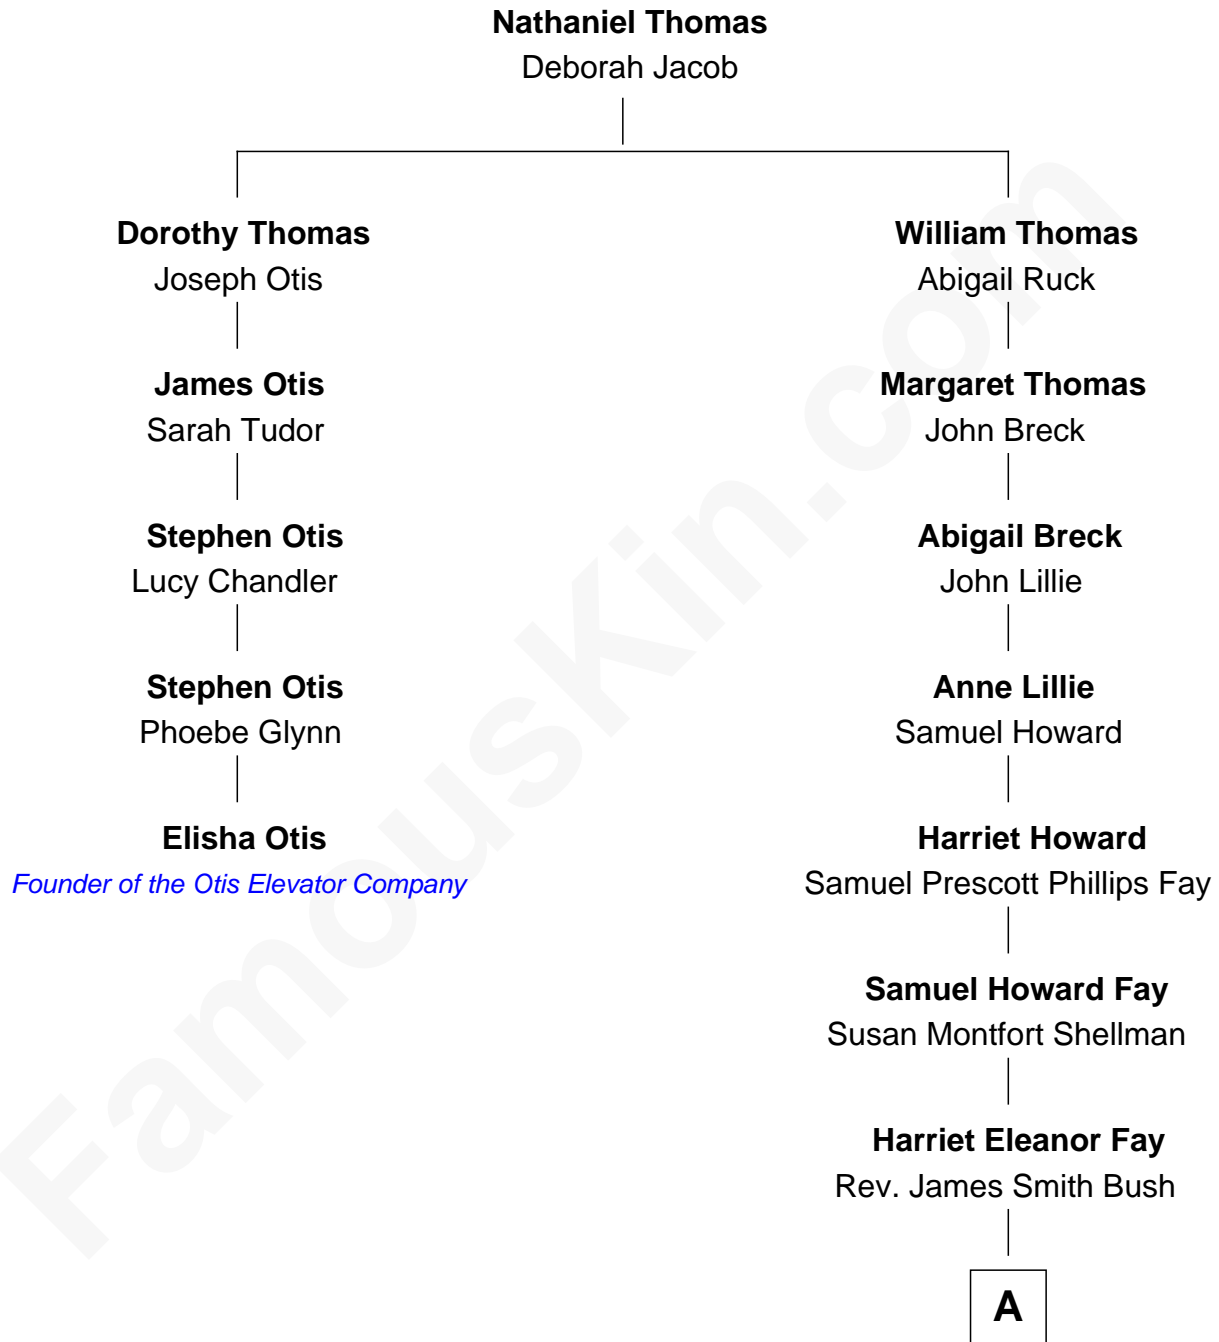

FamousKin.com Relationship Chart of

Elisha Otis

Founder of the Otis Elevator Company

4th cousin 6 times removed of

Billy Bush

TV Personality and Host

A

Samuel Prescott Bush

Flora Sheldon

Prescott Sheldon Bush

Dorothy Wear Walker

Jonathan James Bush

Josephine Colwell Bradley

Billy Bush

TV Personality and Host

FamousKin.com