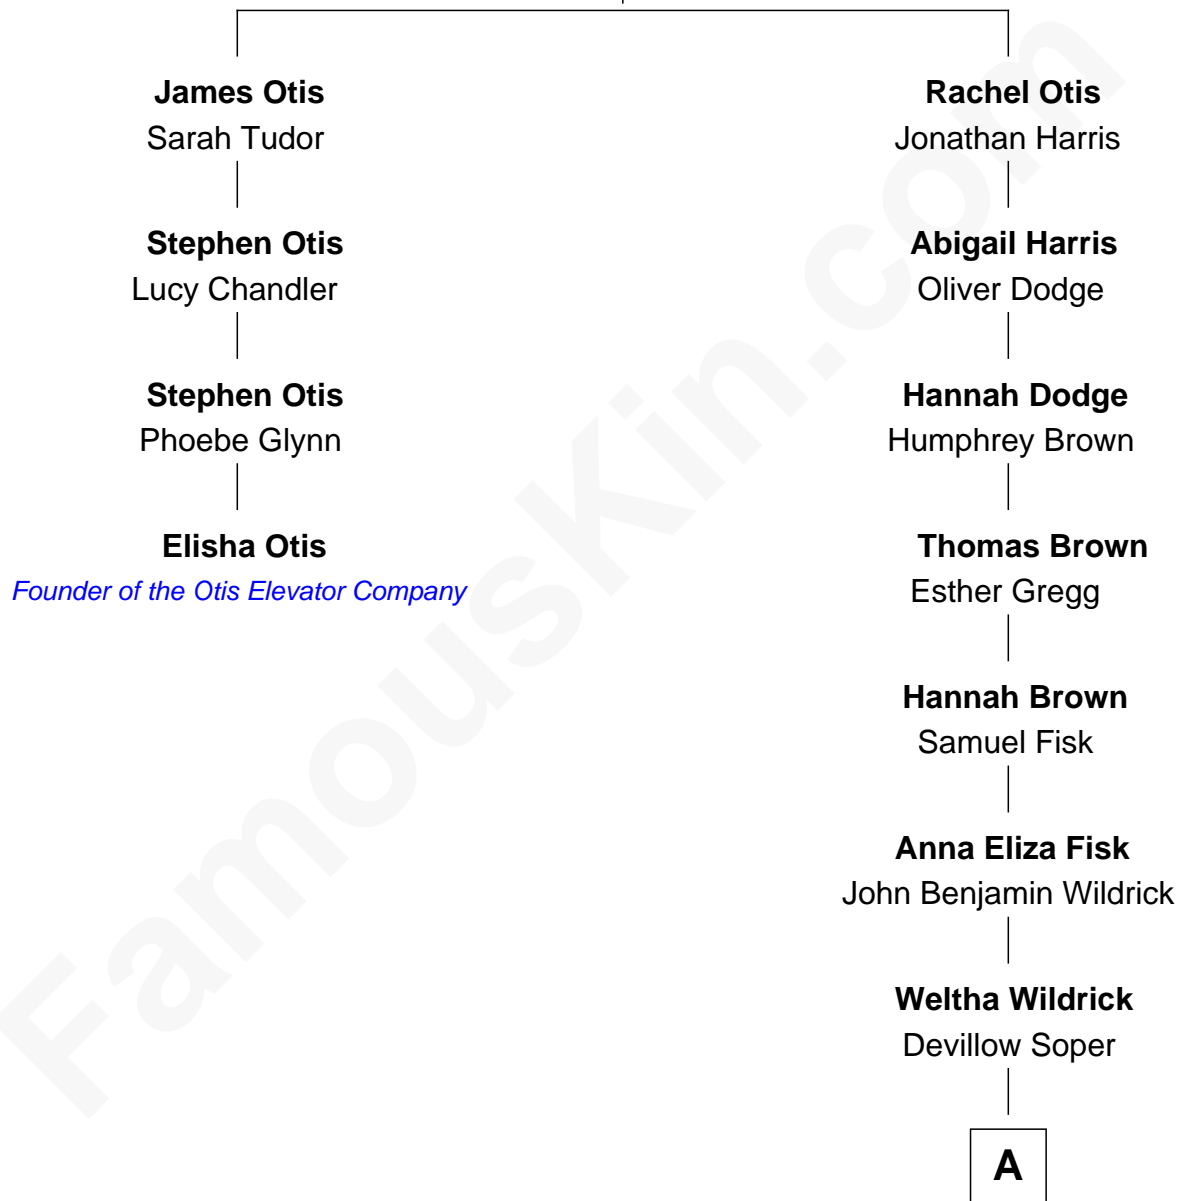

FamousKin.com Relationship Chart of

Elisha Otis

Founder of the Otis Elevator Company

3rd cousin 8 times removed of

Post Malone

American Rapper

Joseph Otis
Dorothy Thomas

A

Anna E. Soper
Earl Milford Copp

Phyllis Marie Copp
Harold Lloyd Post

Richard Lloyd Post
Nancy Joanne Kocenko

Richard Lloyd Post
Nicole S. Frazier

Post Malone
American Rapper