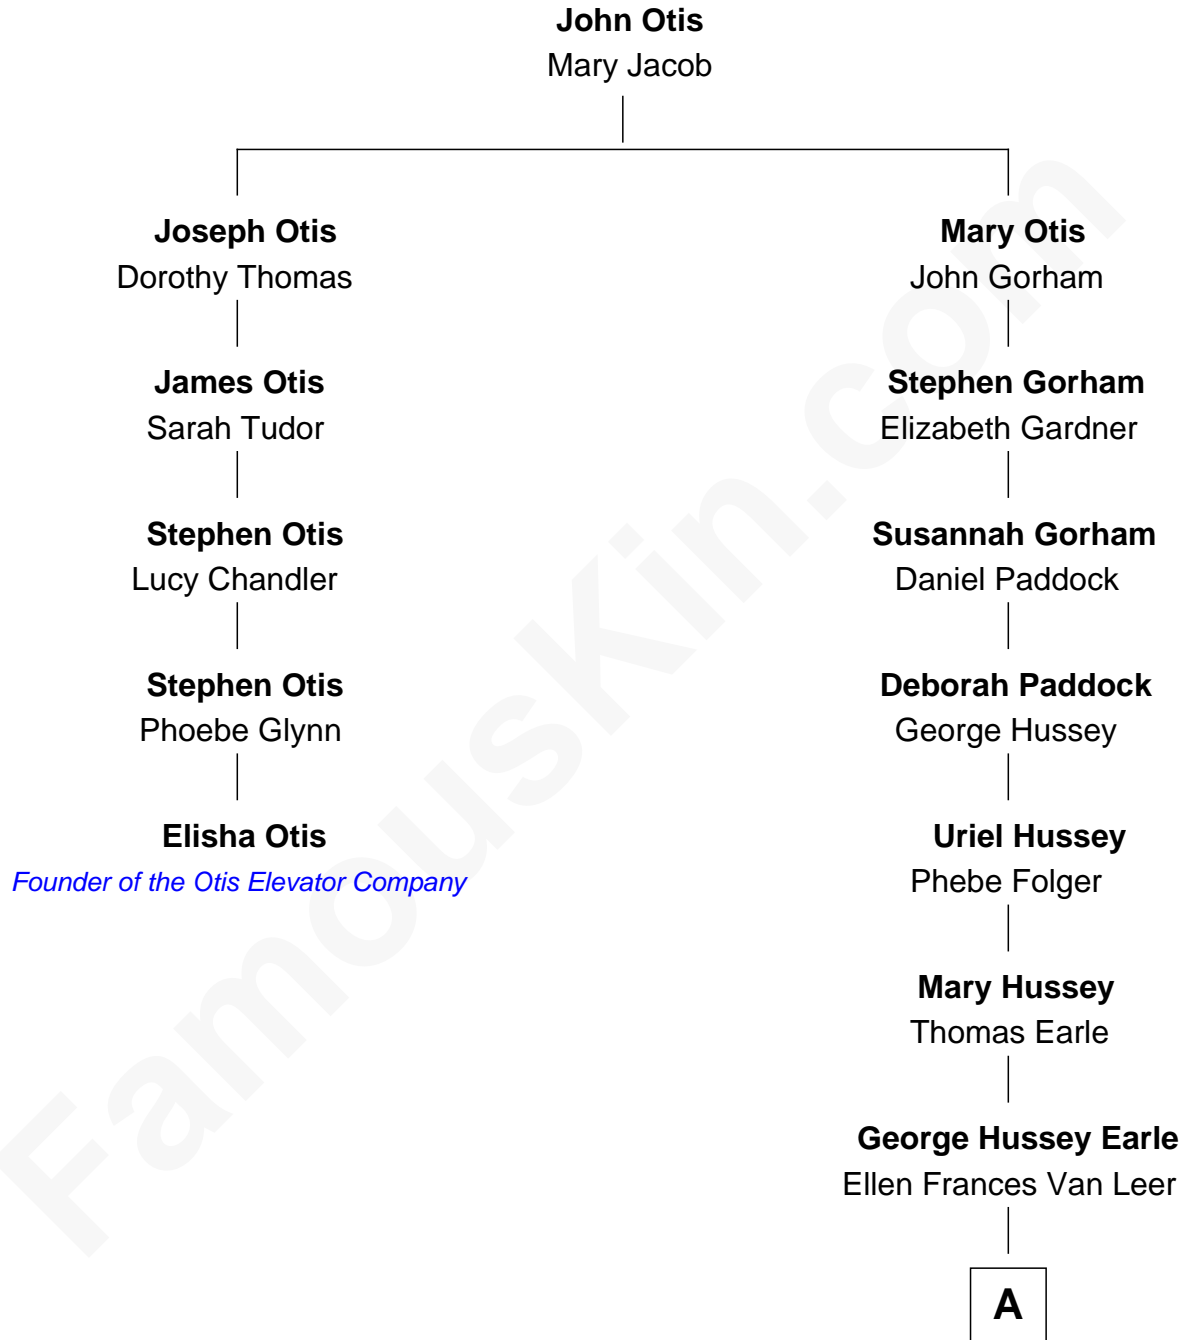

## Relationship Chart of

### Elisha Otis

Founder of the Otis Elevator Company

4th cousin 4 times removed of

### George Howard Earle

30th Governor of Pennsylvania

A

George Howard Earle  
Catharine Hansell French

George Howard Earle  
*30th Governor of Pennsylvania*

FamousKin.com