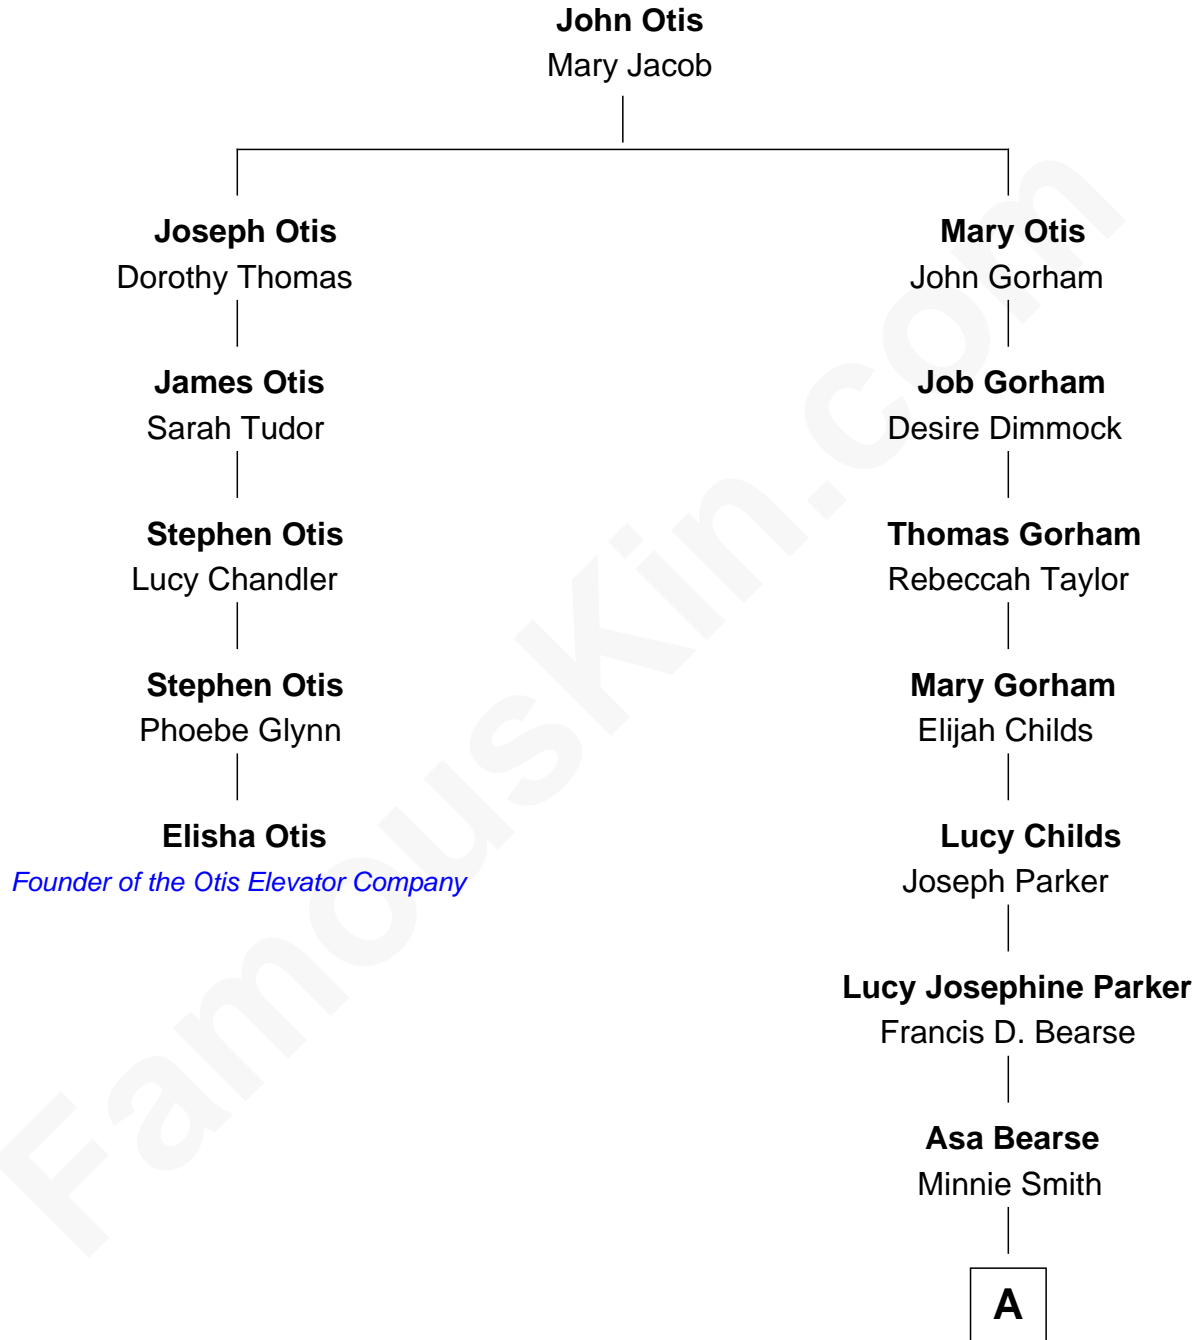

# FamousKin.com Relationship Chart of

**Elisha Otis**

*Founder of the Otis Elevator Company*

4th cousin 5 times removed of

**Amanda Bearse**

*TV Actress*

A

Asa Taylor Bearse

Mary Wingo

Danforth Parker Bearse

Ann Armistead

Amanda Bearse

*TV Actress*

FamousKin.com