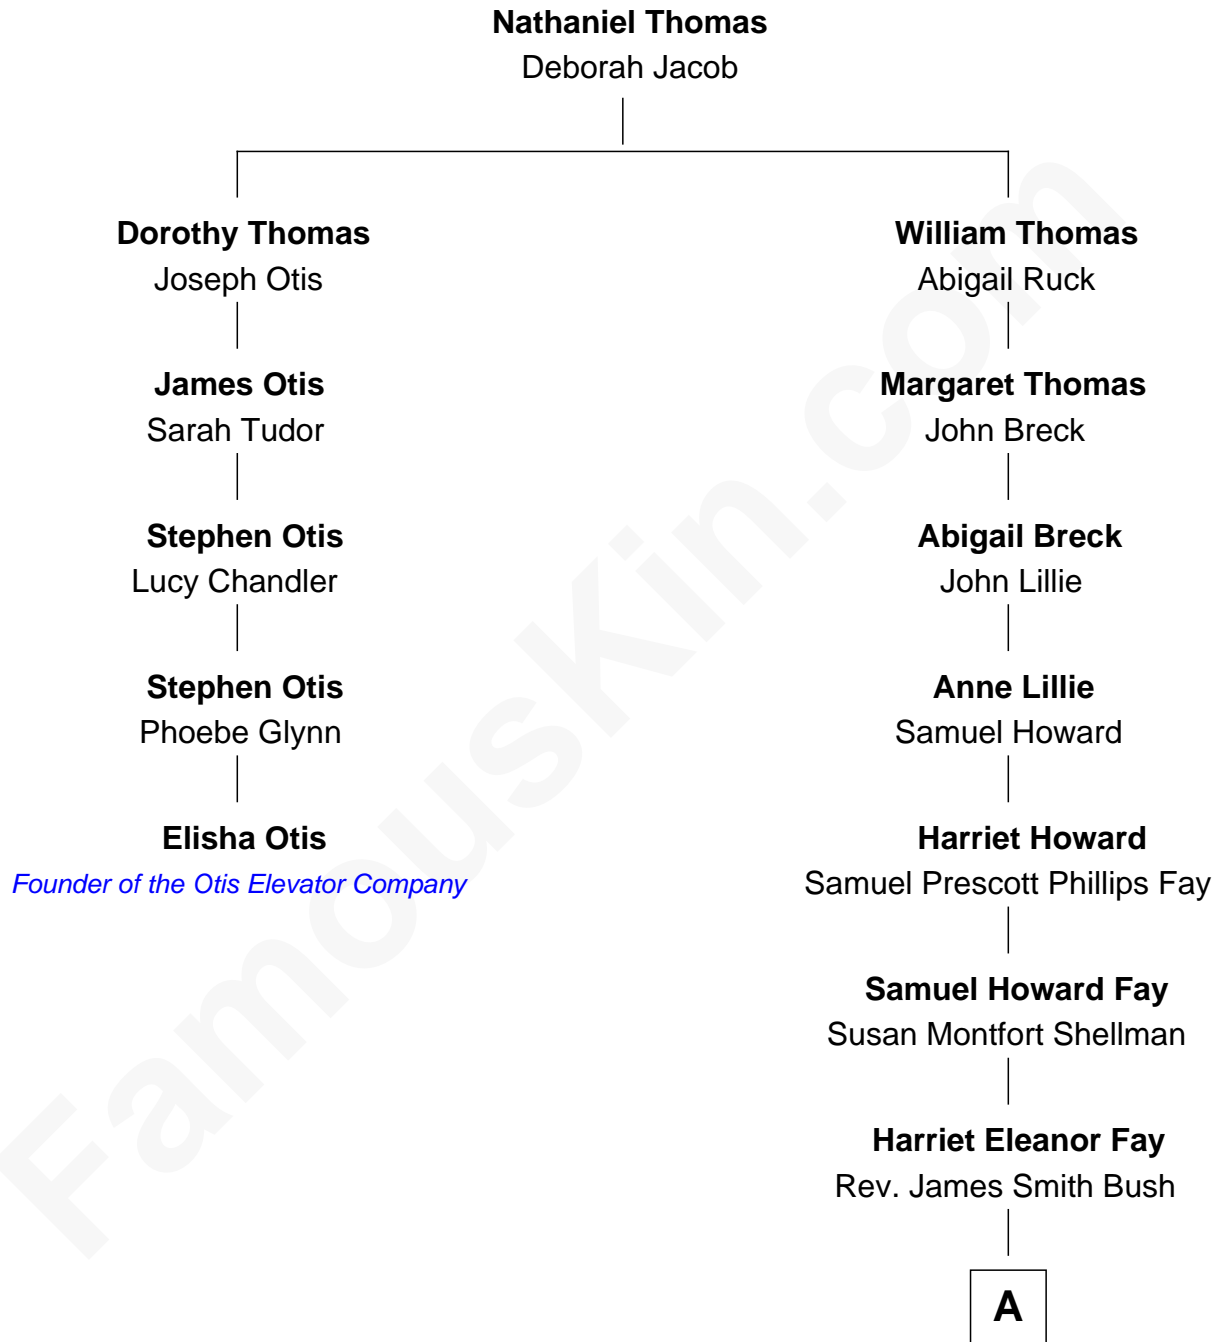

# FamousKin.com

## Relationship Chart of

### Elisha Otis

Founder of the Otis Elevator Company

4th cousin 5 times removed of

**George H. W. Bush**  
41st U.S. President

**A**

Samuel Prescott Bush

Flora Sheldon

Prescott Sheldon Bush

Dorothy Wear Walker

George H. W. Bush

*41st U.S. President*

FamousKin.com