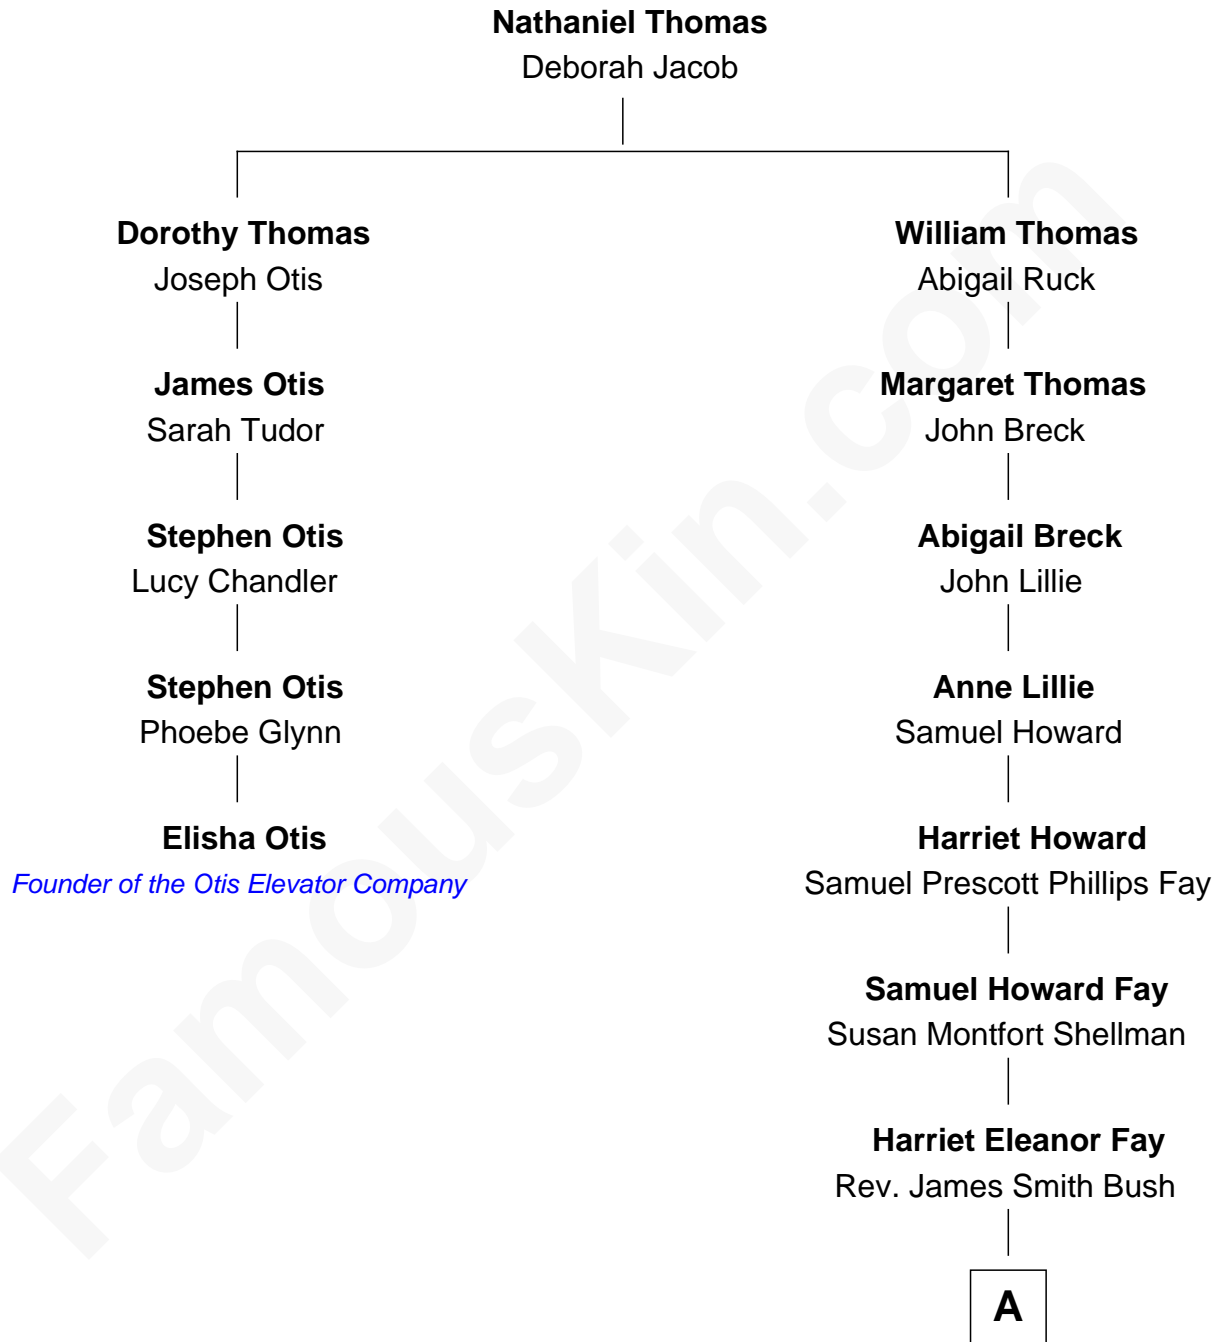

FamousKin.com

Relationship Chart of

Elisha Otis

Founder of the Otis Elevator Company

4th cousin 6 times removed of

George W. Bush
43rd U.S. President

A

Samuel Prescott Bush

Flora Sheldon

Prescott Sheldon Bush

Dorothy Wear Walker

George Herbert Walker Bush

Barbara Pierce

George W. Bush

43rd U.S. President

FamousKin.com