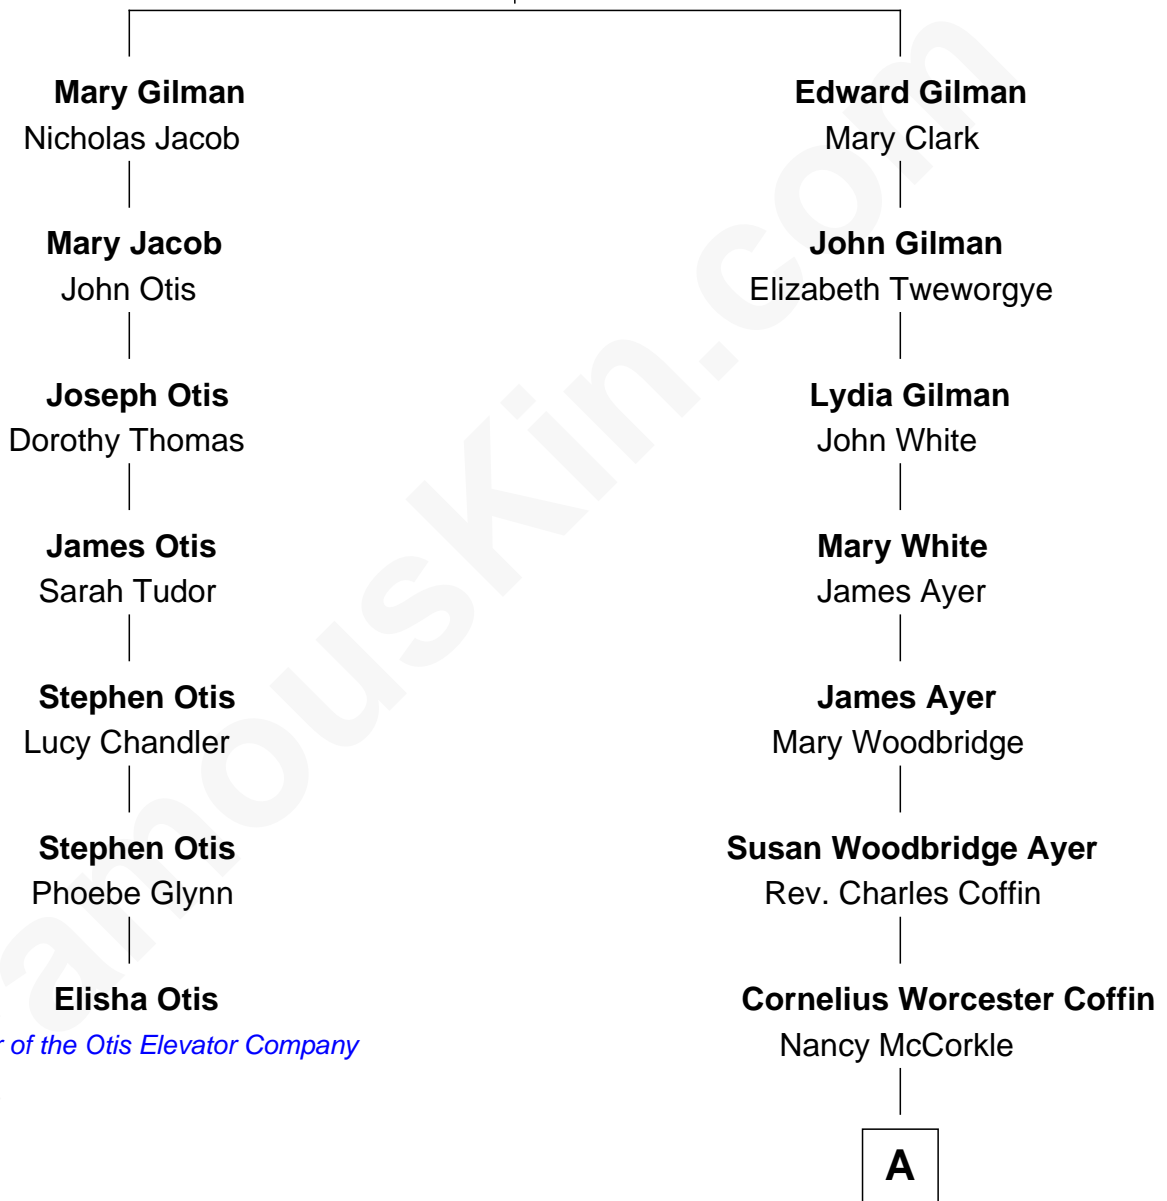

## Relationship Chart of

### Elisha Otis

*Founder of the Otis Elevator Company*

6th cousin 3 times removed of

### Tennessee Williams

*Author of A Streetcar Named Desire*

**Edward Gilman**

-----

**A**

|  
**Isabelle Coffin**

Thomas Lanier Williams

|  
**Cornelius Coffin Williams**