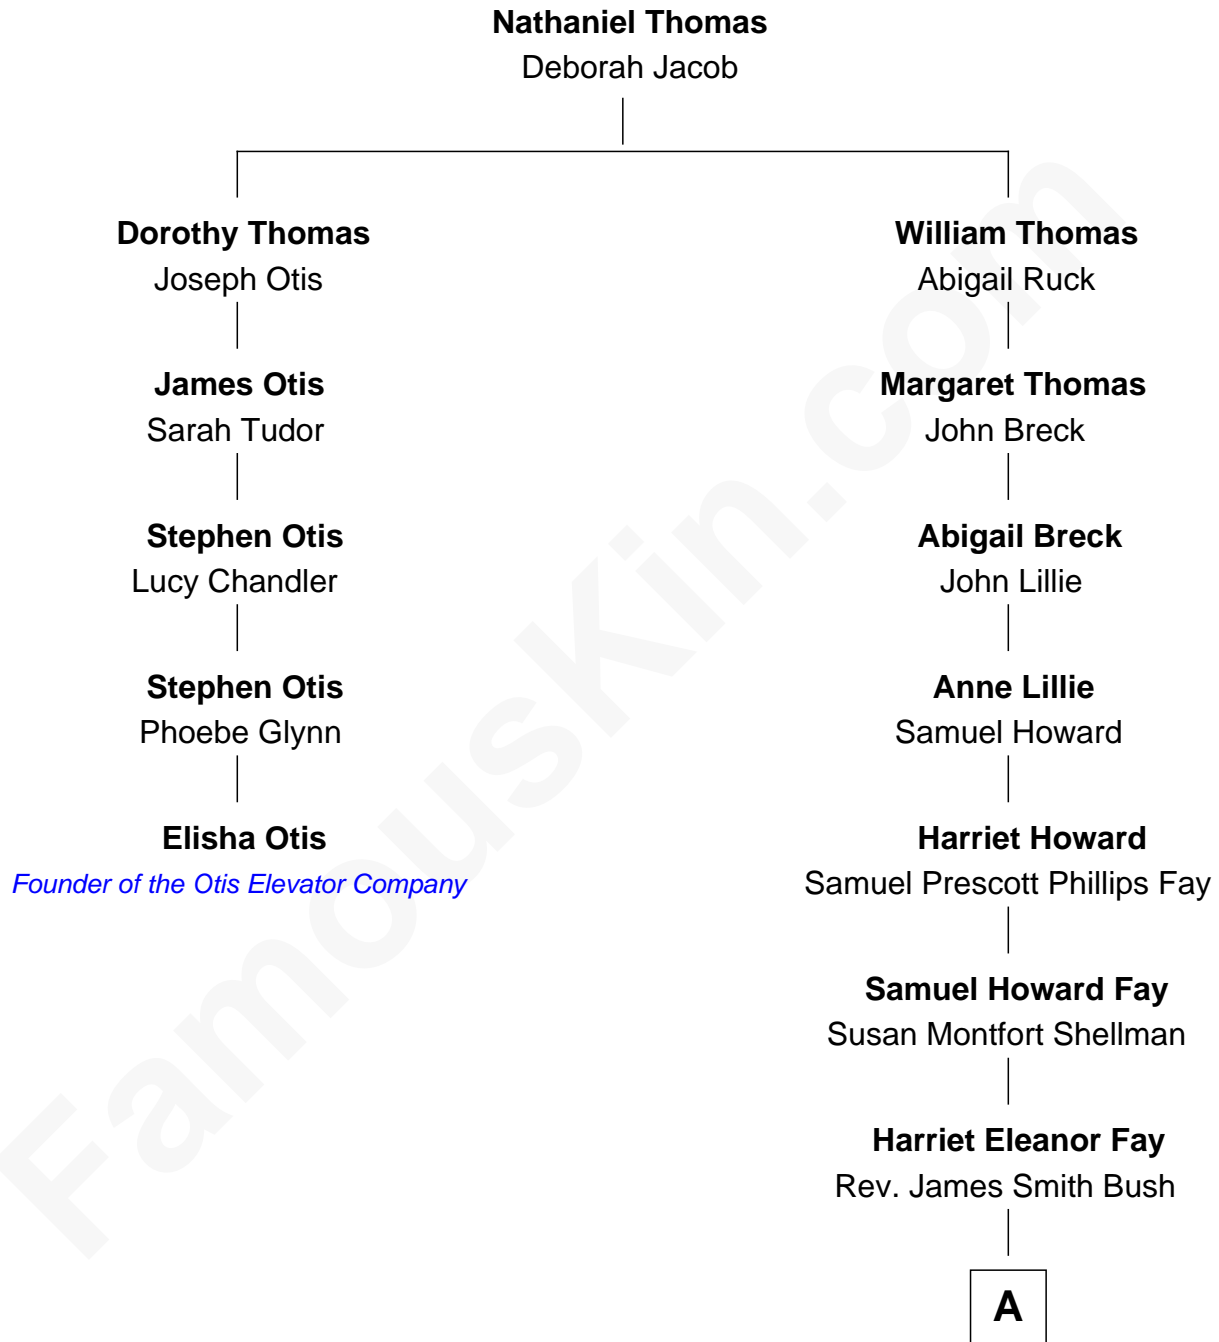

FamousKin.com Relationship Chart of

Elisha Otis

Founder of the Otis Elevator Company

4th cousin 6 times removed of

Jeb Bush

43rd Governor of Florida

A

Samuel Prescott Bush

Flora Sheldon

Prescott Sheldon Bush

Dorothy Wear Walker

George Herbert Walker Bush

Barbara Pierce

Jeb Bush

43rd Governor of Florida

FamousKin.com