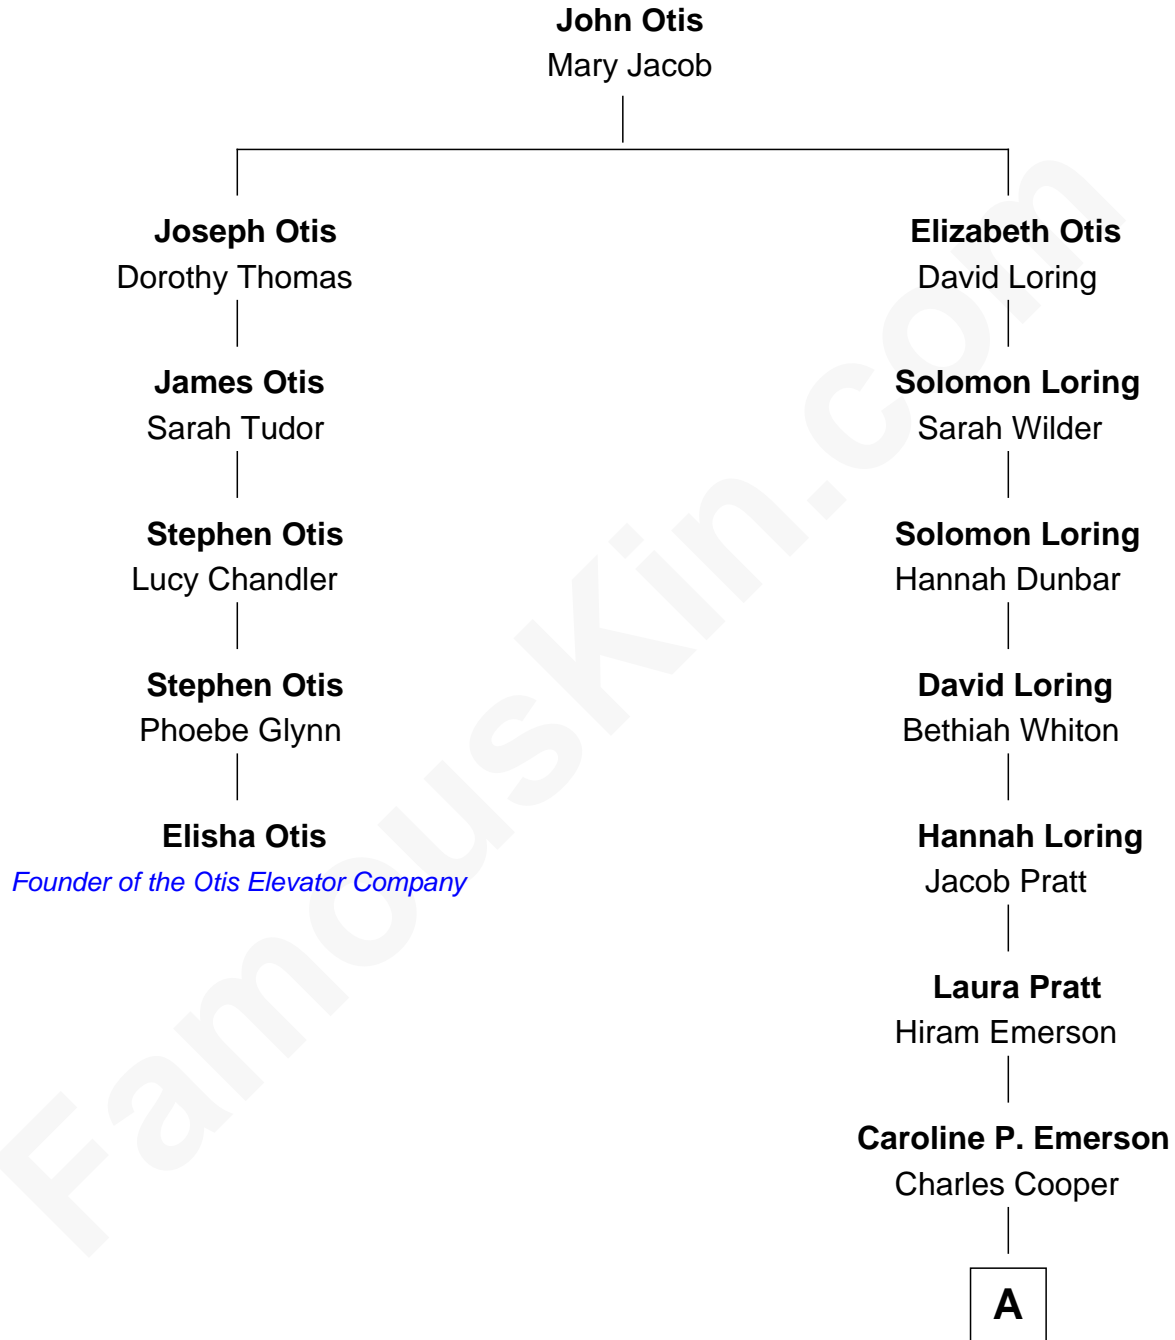

# FamousKin.com Relationship Chart of

**Elisha Otis**

*Founder of the Otis Elevator Company*

4th cousin 5 times removed of

**Lee Remick**

*Movie Actress*

A

Alice Mary Cooper

Alfred Hugh Remick

Frank Edwin Remick

Margaret Gertrude Waldo

Lee Remick

*Movie Actress*