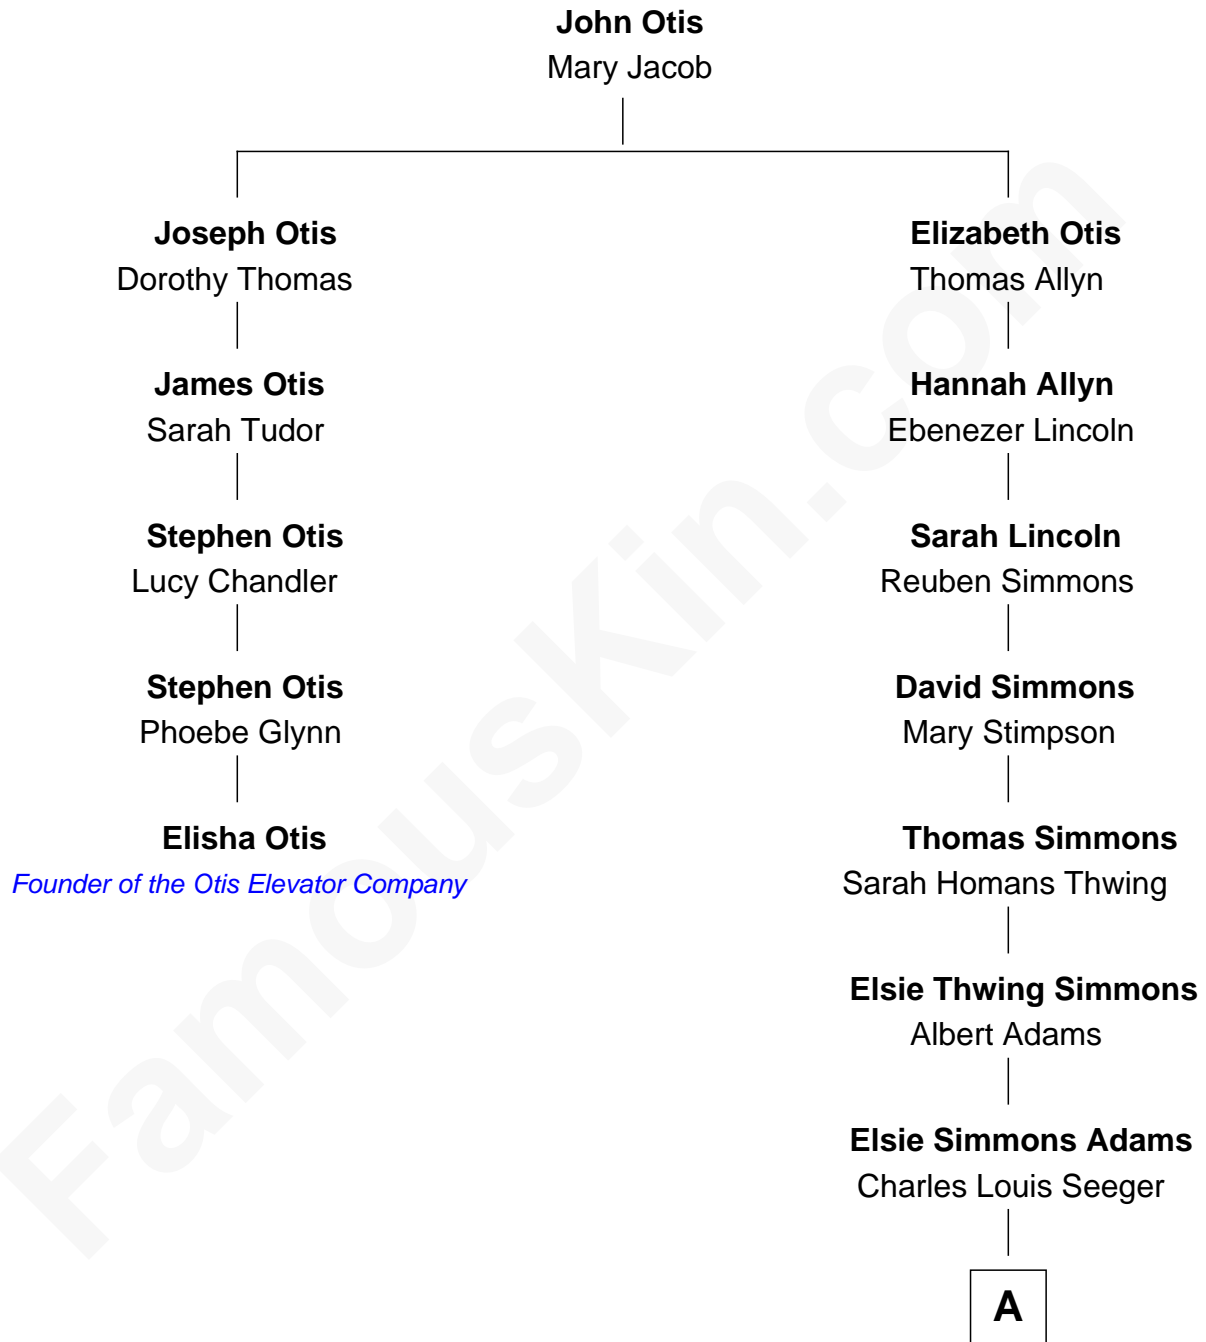

FamousKin.com Relationship Chart of

Elisha Otis

Founder of the Otis Elevator Company

4th cousin 4 times removed of

Pete Seeger

American Folk Singer

A

Charles Louis Seeger
Constance de Clyver Edson

Pete Seeger
American Folk Singer

FamousKin.com