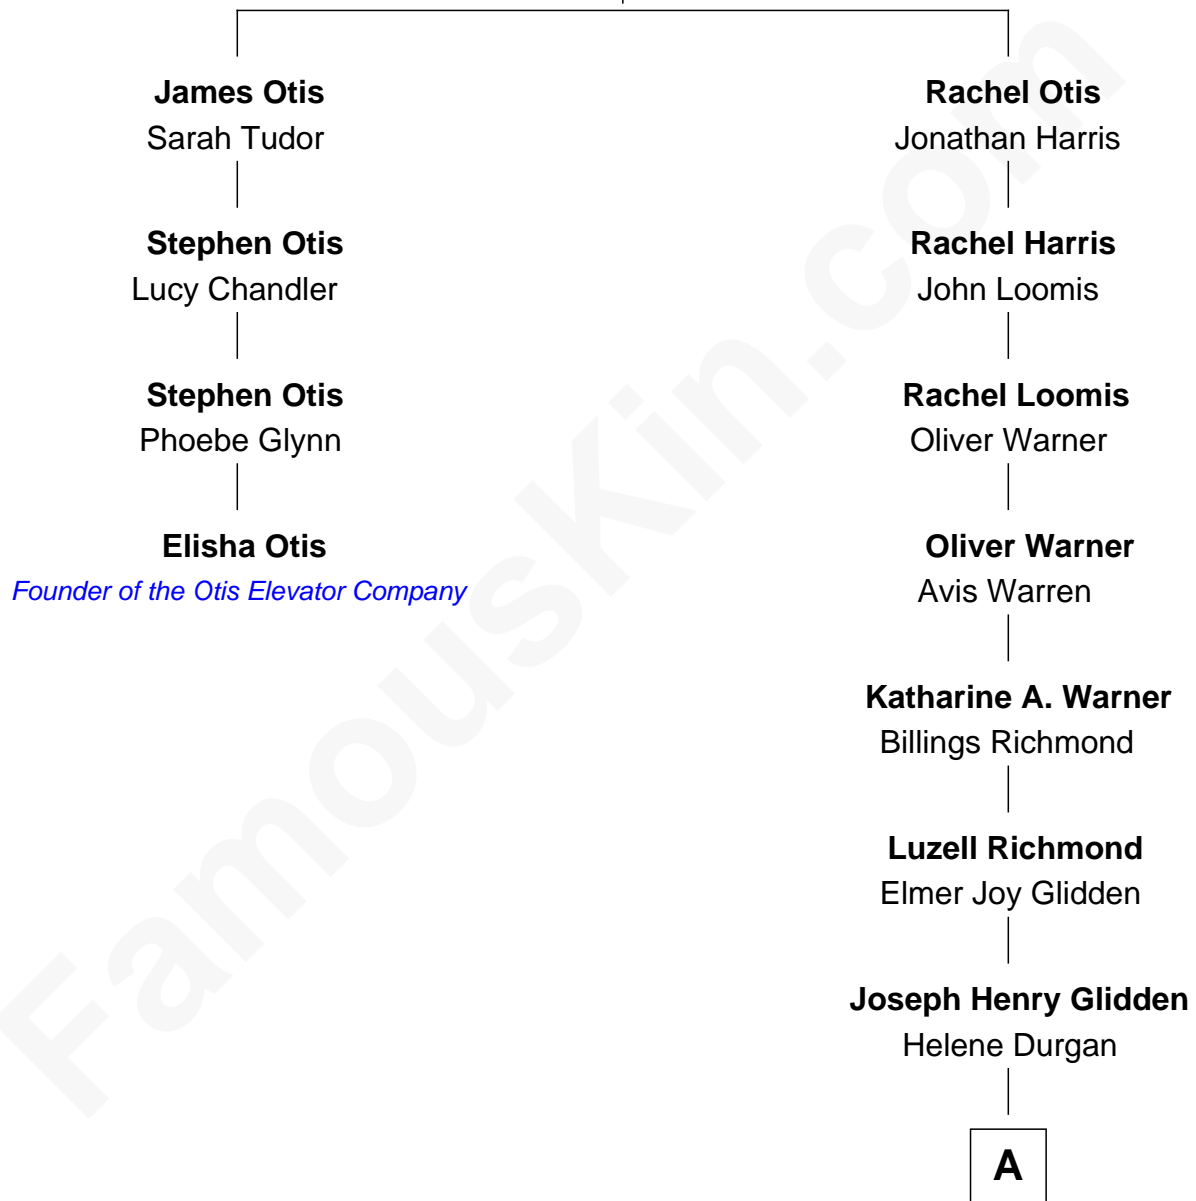

FamousKin.com Relationship Chart of

Elisha Otis

Founder of the Otis Elevator Company

3rd cousin 6 times removed of

Zac Efron

Movie Actor

Joseph Otis
Dorothy Thomas

A

June Helene Glidden
Robert Harold Baskett

Starla June Baskett
David Leslie Efron

Zac Efron
Movie Actor

FamousKin.com