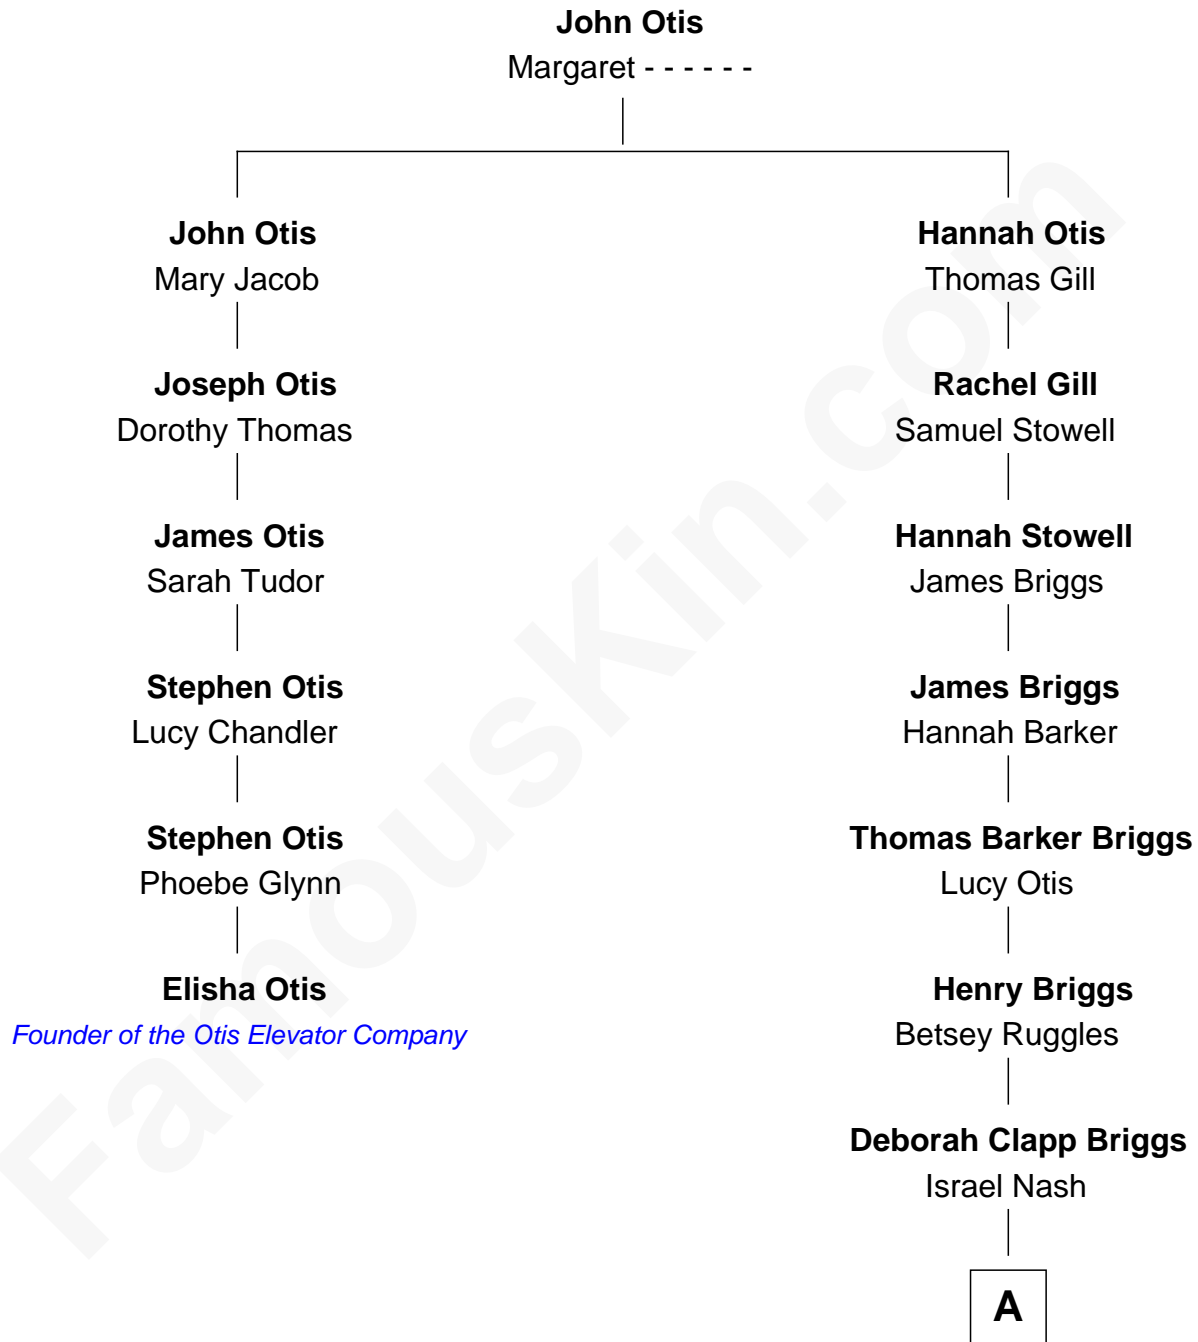

FamousKin.com

Relationship Chart of

Elisha Otis

Founder of the Otis Elevator Company

5th cousin 3 times removed of

Roger Nash Baldwin

Co-Founder of the ACLU

A

Lucy Cushing Nash
Frank Fenno Baldwin

Roger Nash Baldwin
Co-Founder of the ACLU

FamousKin.com