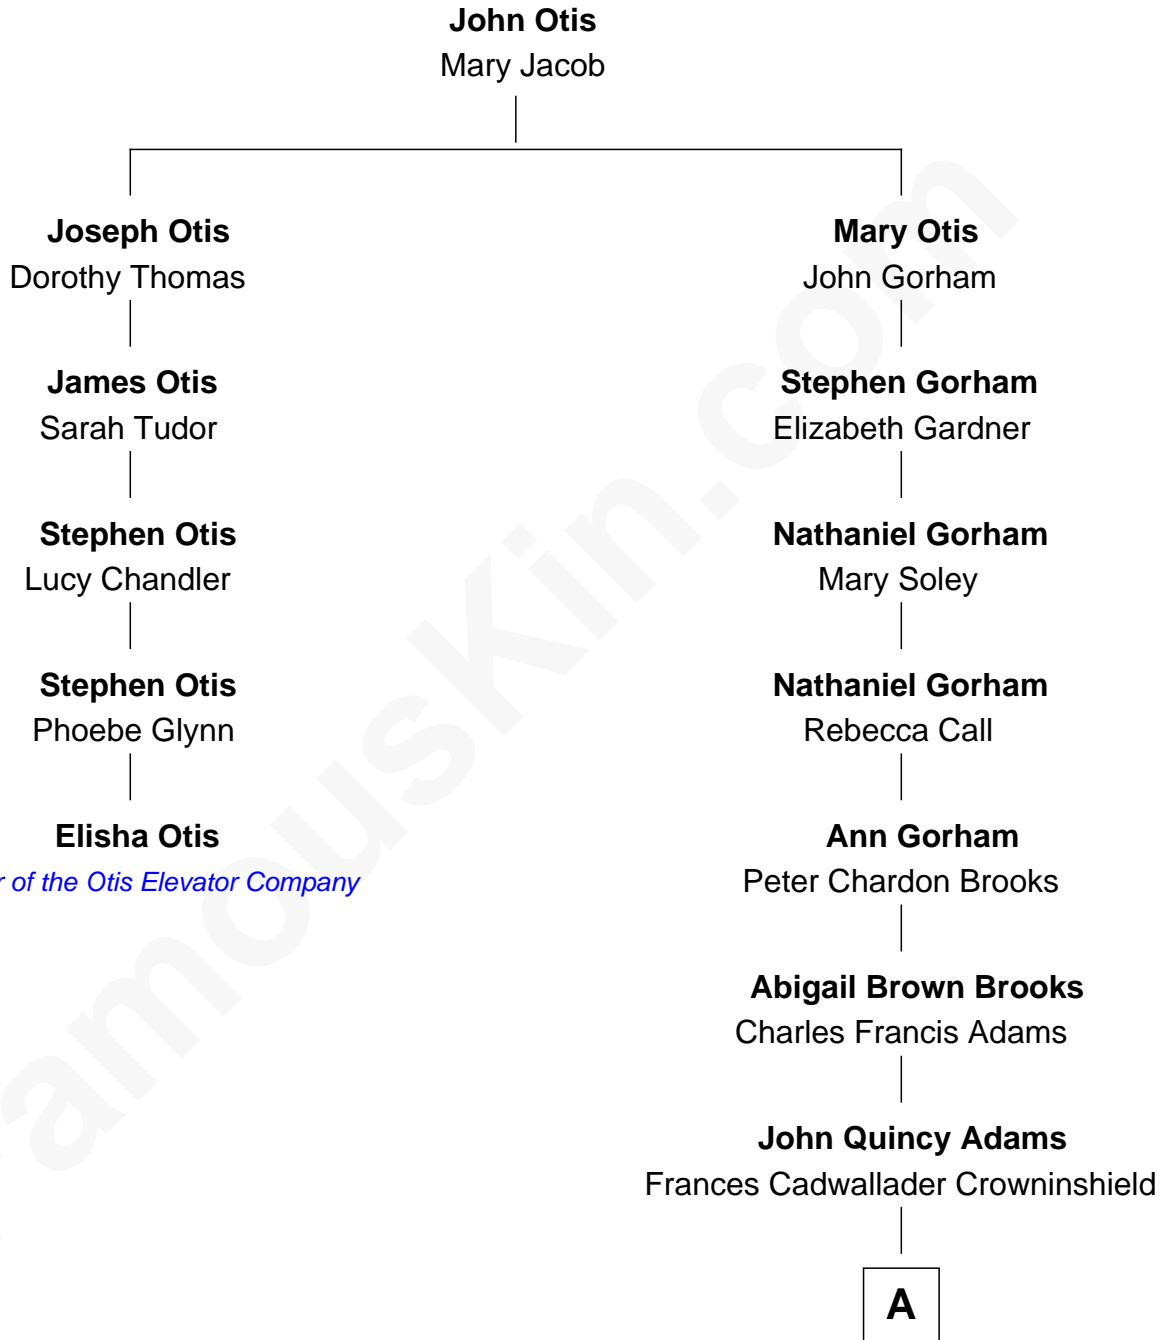

## Relationship Chart of

### Elisha Otis

Founder of the Otis Elevator Company

4th cousin 5 times removed of

**John Adams Morgan**

1952 Olympic Sailing Gold Medalist

**A**

Charles Francis Adams

Frances Lovering