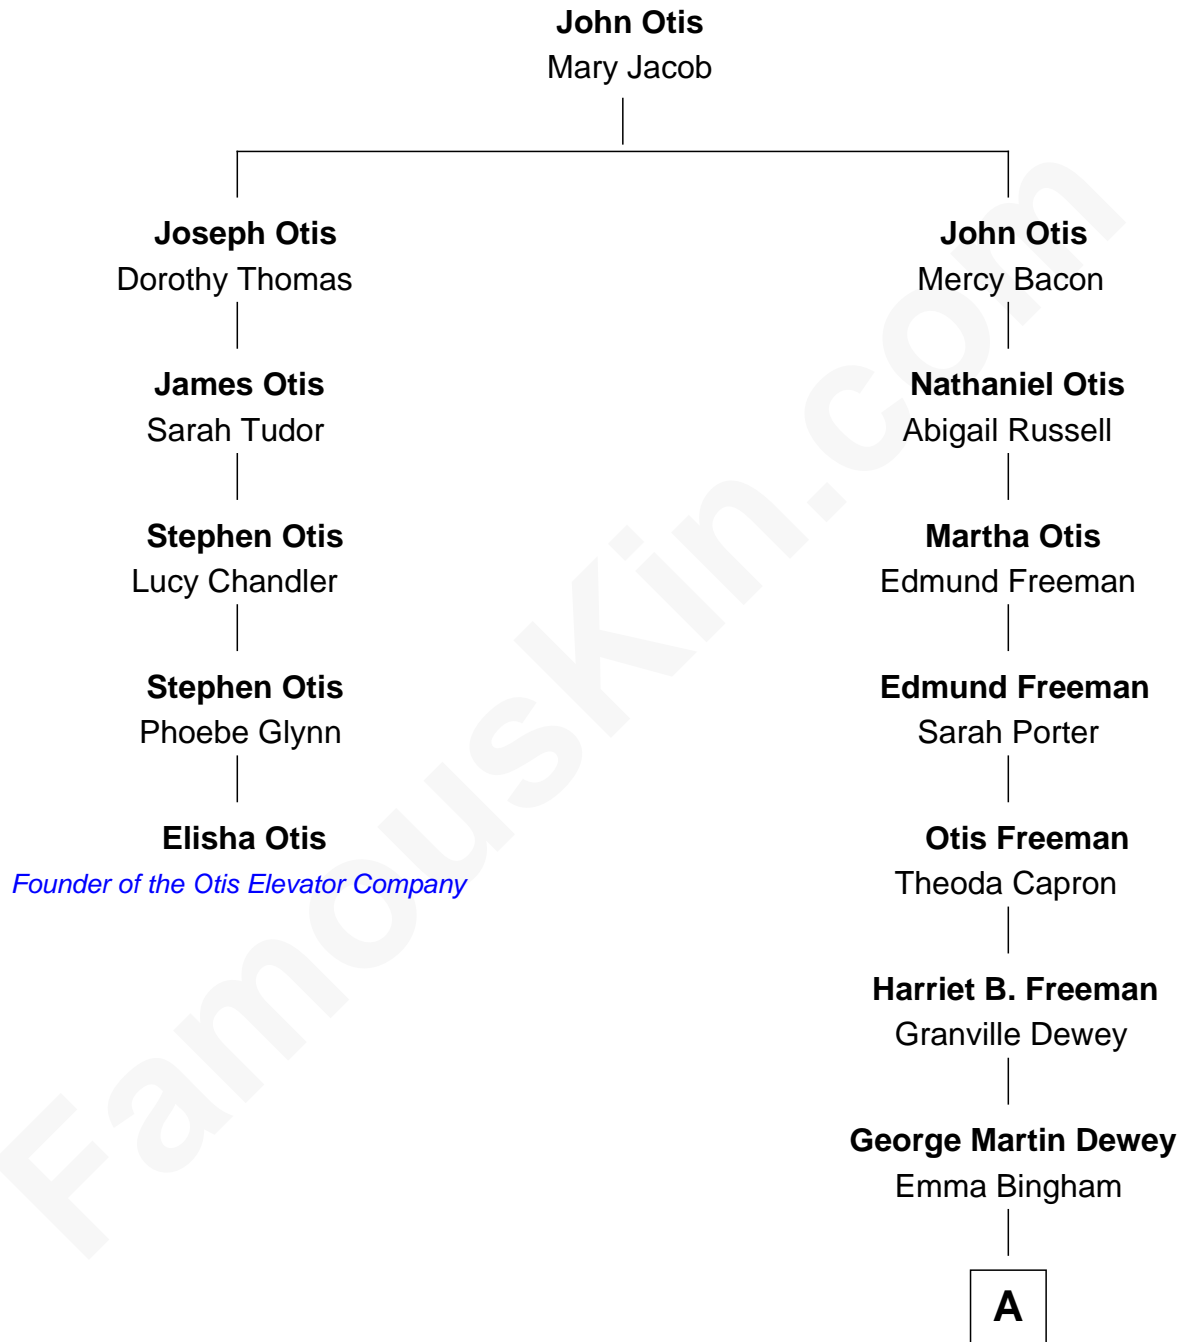

FamousKin.com

Relationship Chart of

Elisha Otis

Founder of the Otis Elevator Company

4th cousin 4 times removed of

Thomas Edmund Dewey
47th Governor of New York

A

George Martin Dewey

Annie L. Thomas

Thomas Edmund Dewey

47th Governor of New York

FamousKin.com