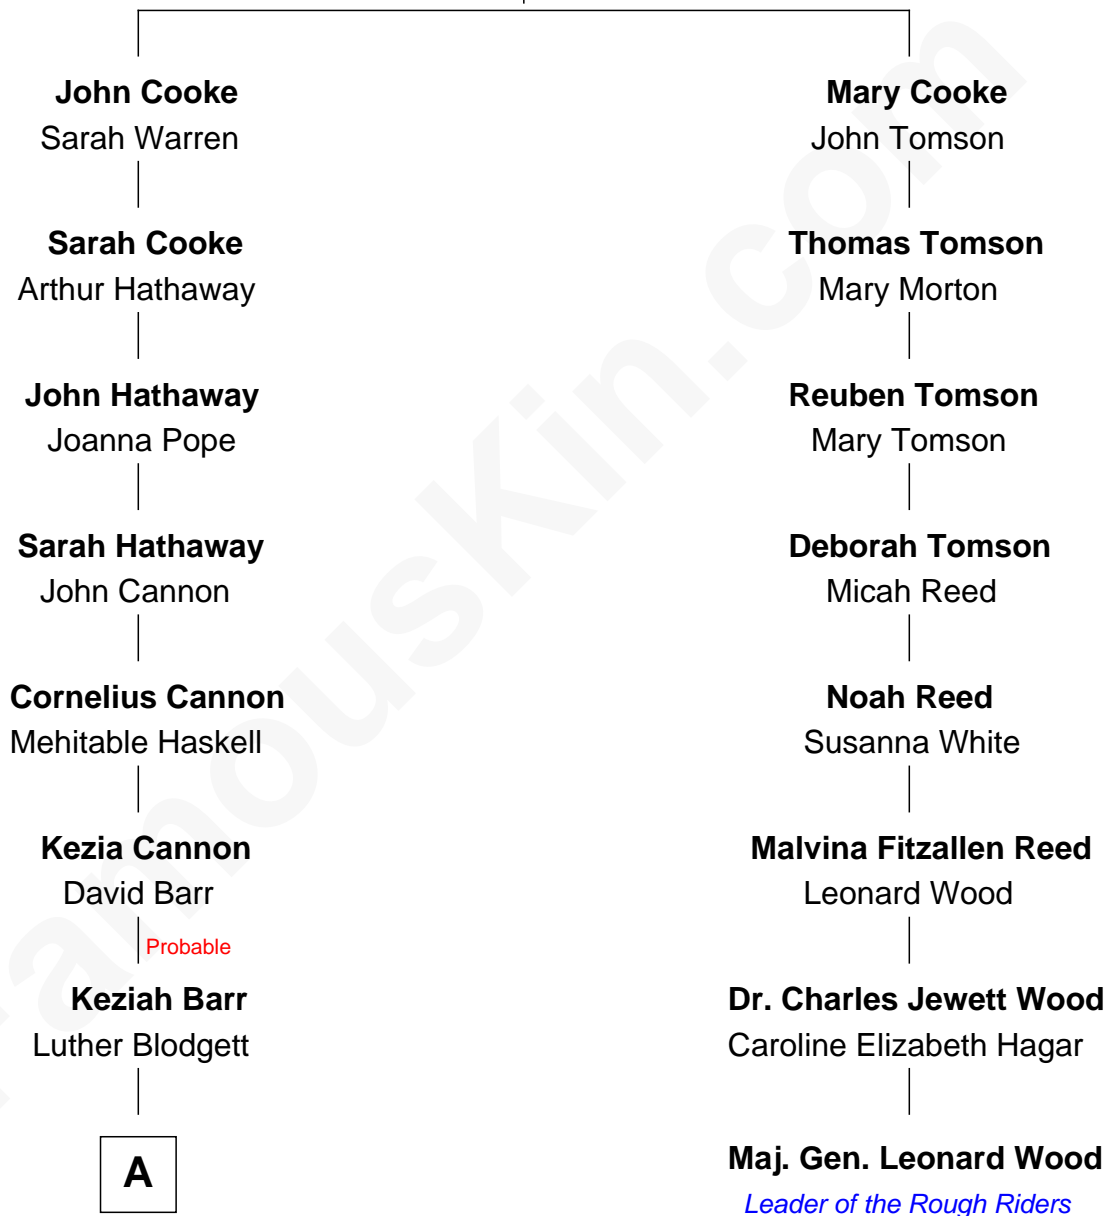

FamousKin.com

Relationship Chart of

Bill Nye

TV's The Science Guy

7th cousin 4 times removed of

Maj. Gen. Leonard Wood

Leader of the Rough Riders

Francis Cooke
Hester le Mahieu

A

Polly Blodgett
Jonas Ward Nye

Luther Blodgett Nye
Helen Sophia Puffer

Luther Bertram Nye
Minnie Wheatley Farr

Edwin Darby Nye
Dr. Jacqueline Blanche Jenkins

Bill Nye
TV's The Science Guy

FamousKin.com