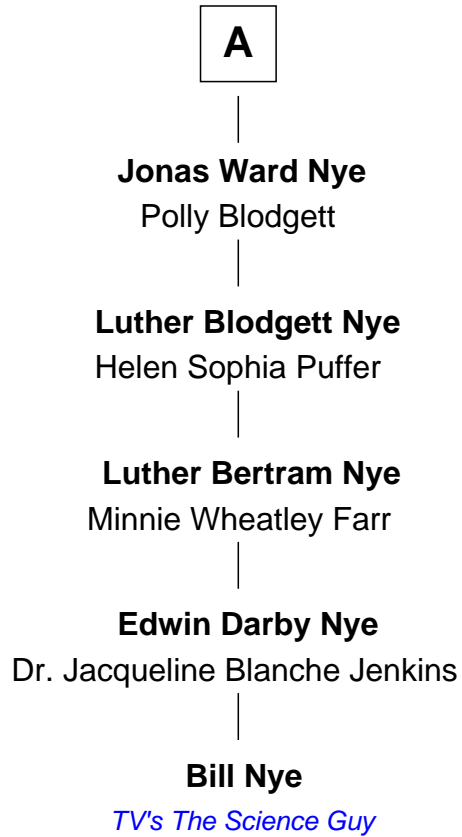

# FamousKin.com Relationship Chart of

**Bill Nye**

*TV's The Science Guy*

3rd cousin 8 times removed of

**Richard Cutting**

*(c1621/2 - 1695/6) Elizabeth passenger 1634*

FamousKin.com