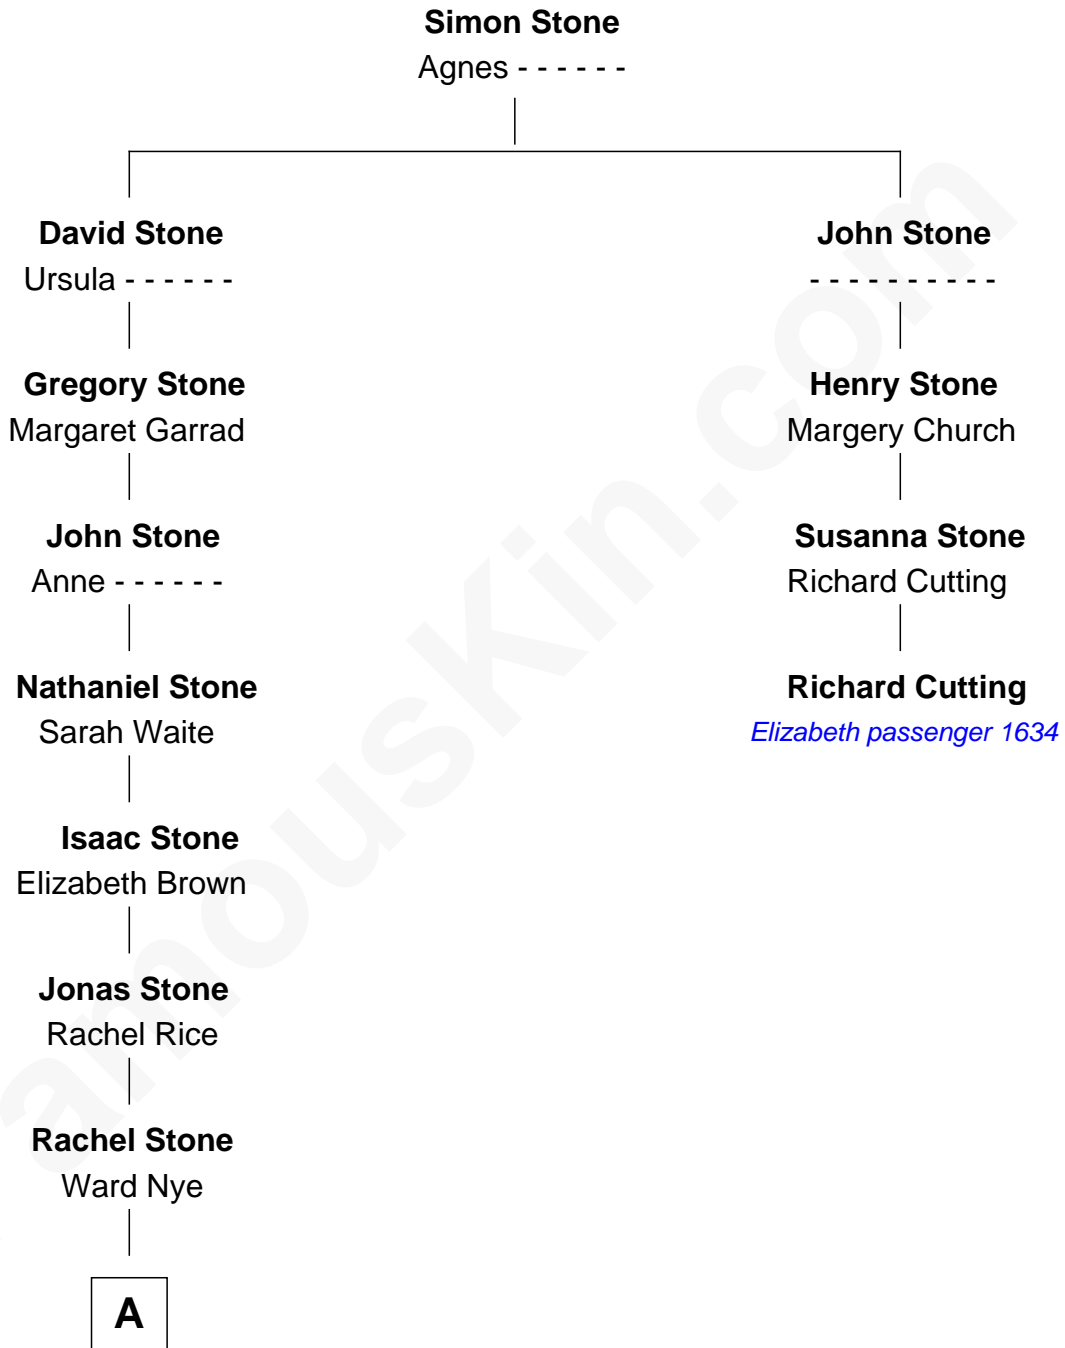

# FamousKin.com Relationship Chart of

**Bill Nye**

*TV's The Science Guy*

3rd cousin 8 times removed of

**Richard Cutting**

*(c1621/2 - 1695/6) Elizabeth passenger 1634*

FamousKin.com