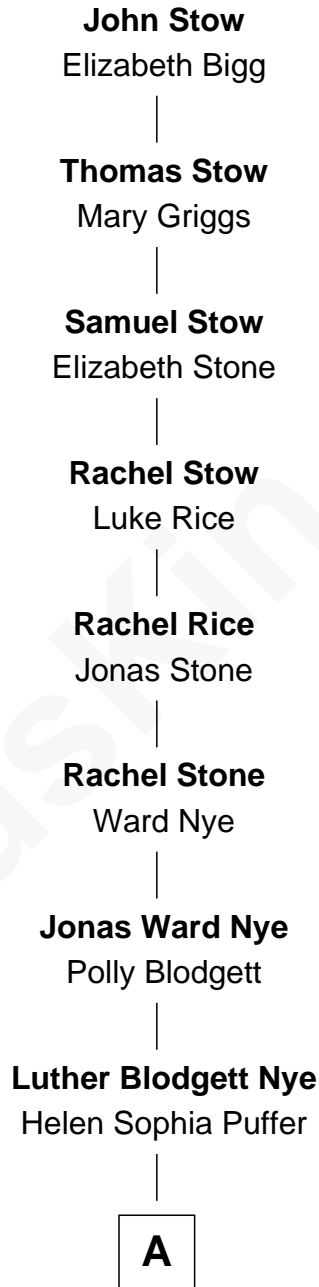

FamousKin.com Relationship Chart of

Bill Nye

TV's The Science Guy

8th Great-grandson of

John Stow

(c1581/2 - c1652) Great Migration Immigrant 1634

A

—
Luther Bertram Nye

Minnie Wheatley Farr

—
Edwin Darby Nye

Dr. Jacqueline Blanche Jenkins

—
Bill Nye

TV's The Science Guy

FamousKin.com