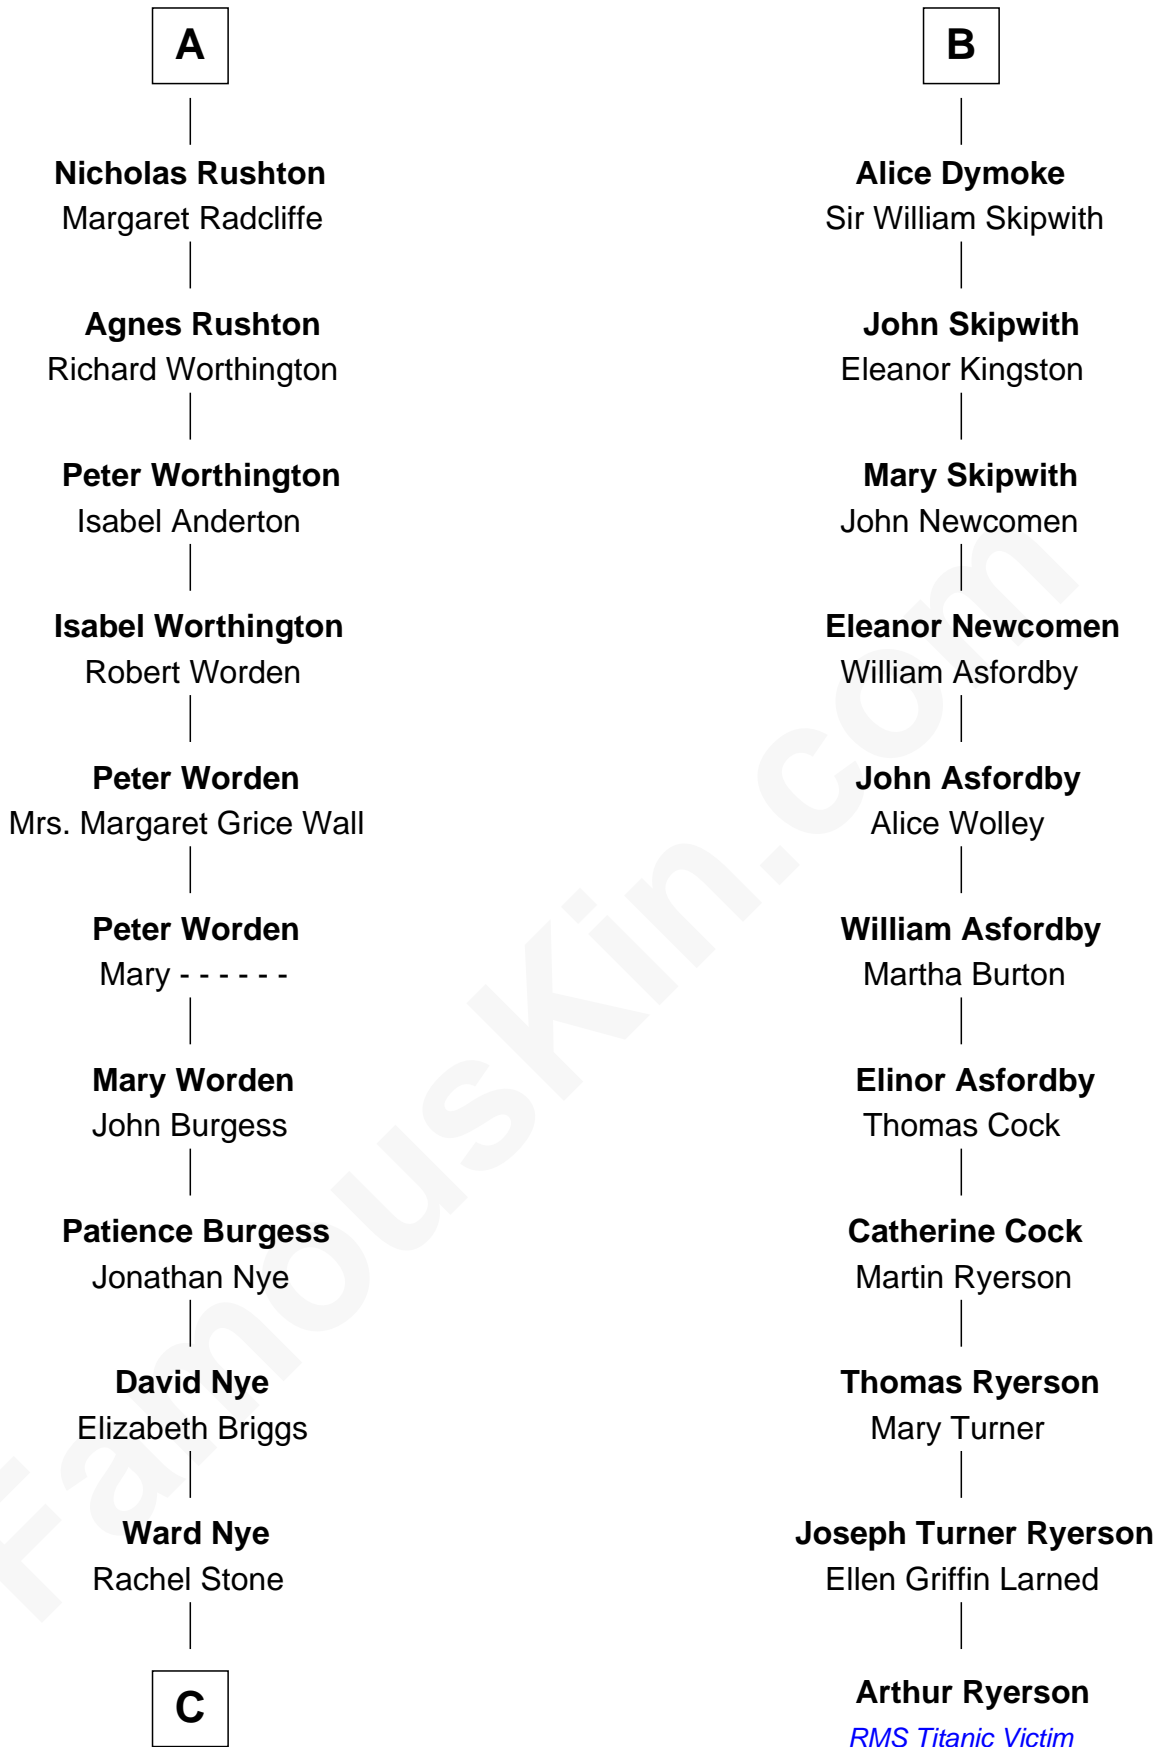

## Relationship Chart of

### Bill Nye

TV's *The Science Guy*

17th cousin 4 times removed of

**Arthur Ryerson**  
RMS *Titanic* Victim

**Sir William de Ros**  
Eustache Fitz Ralph

**C**

Jonas Ward Nye

Polly Blodgett

Luther Blodgett Nye

Helen Sophia Puffer

Luther Bertram Nye

Minnie Wheatley Farr

Edwin Darby Nye

Dr. Jacqueline Blanche Jenkins

**Bill Nye**

*TV's The Science Guy*