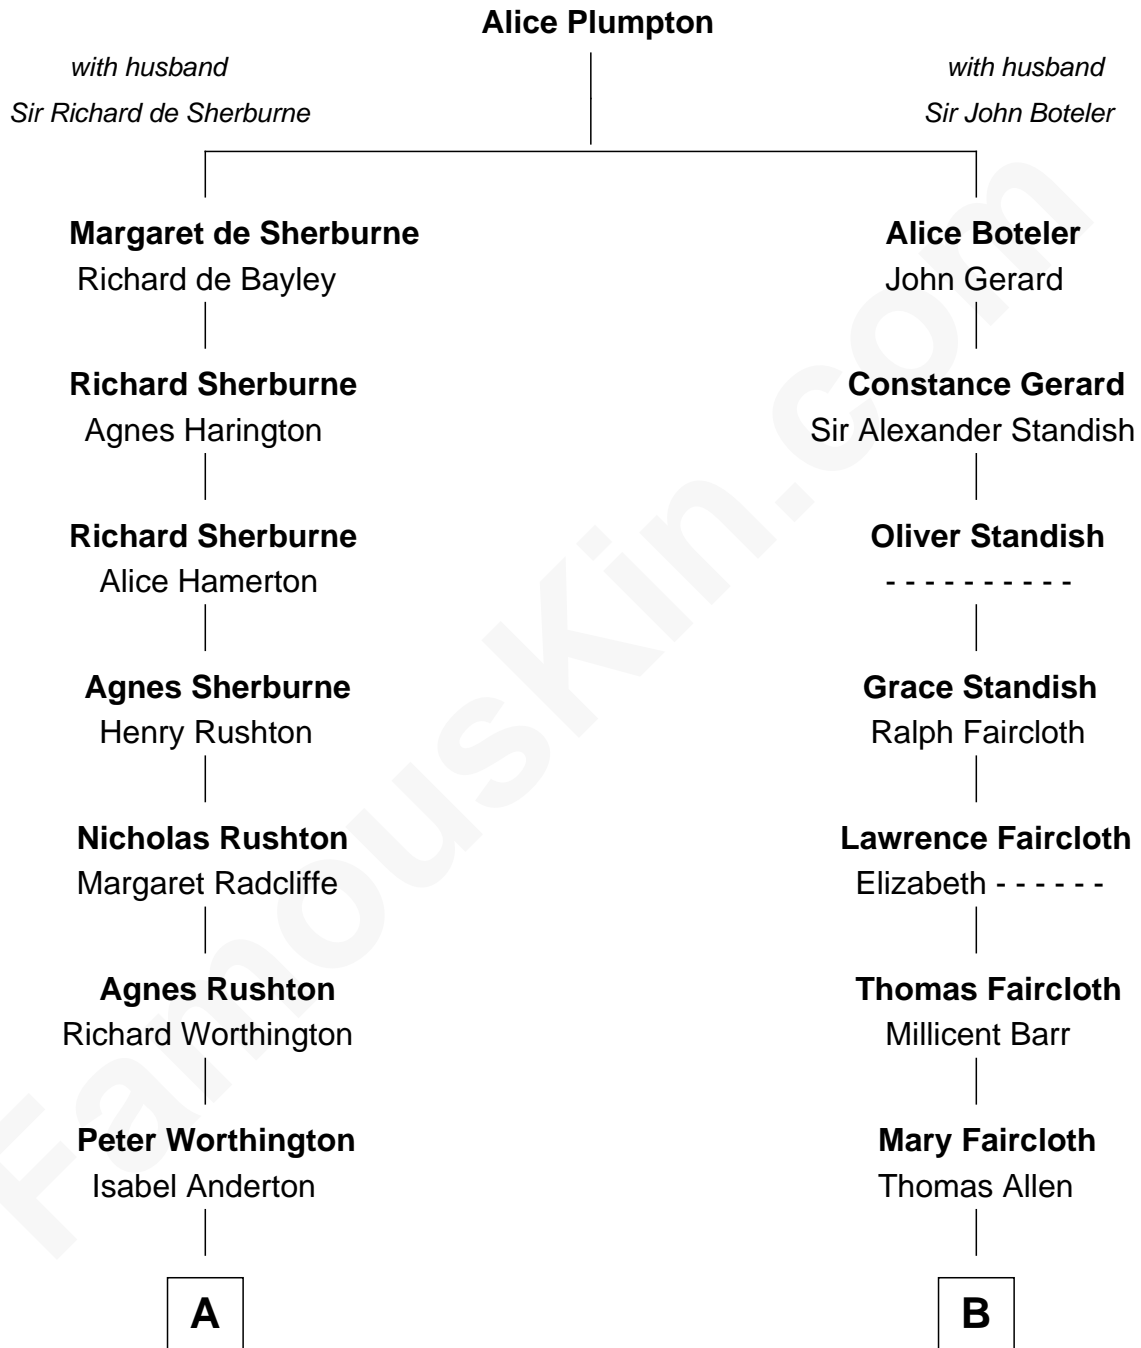

FamousKin.com Relationship Chart of

Bill Nye

TV's The Science Guy

12th cousin 6 times removed of

Samuel Prescott

Completed Paul Revere's Midnight Ride

C

Edwin Darby Nye
Dr. Jacqueline Blanche Jenkins

Bill Nye
TV's The Science Guy

FamousKin.com