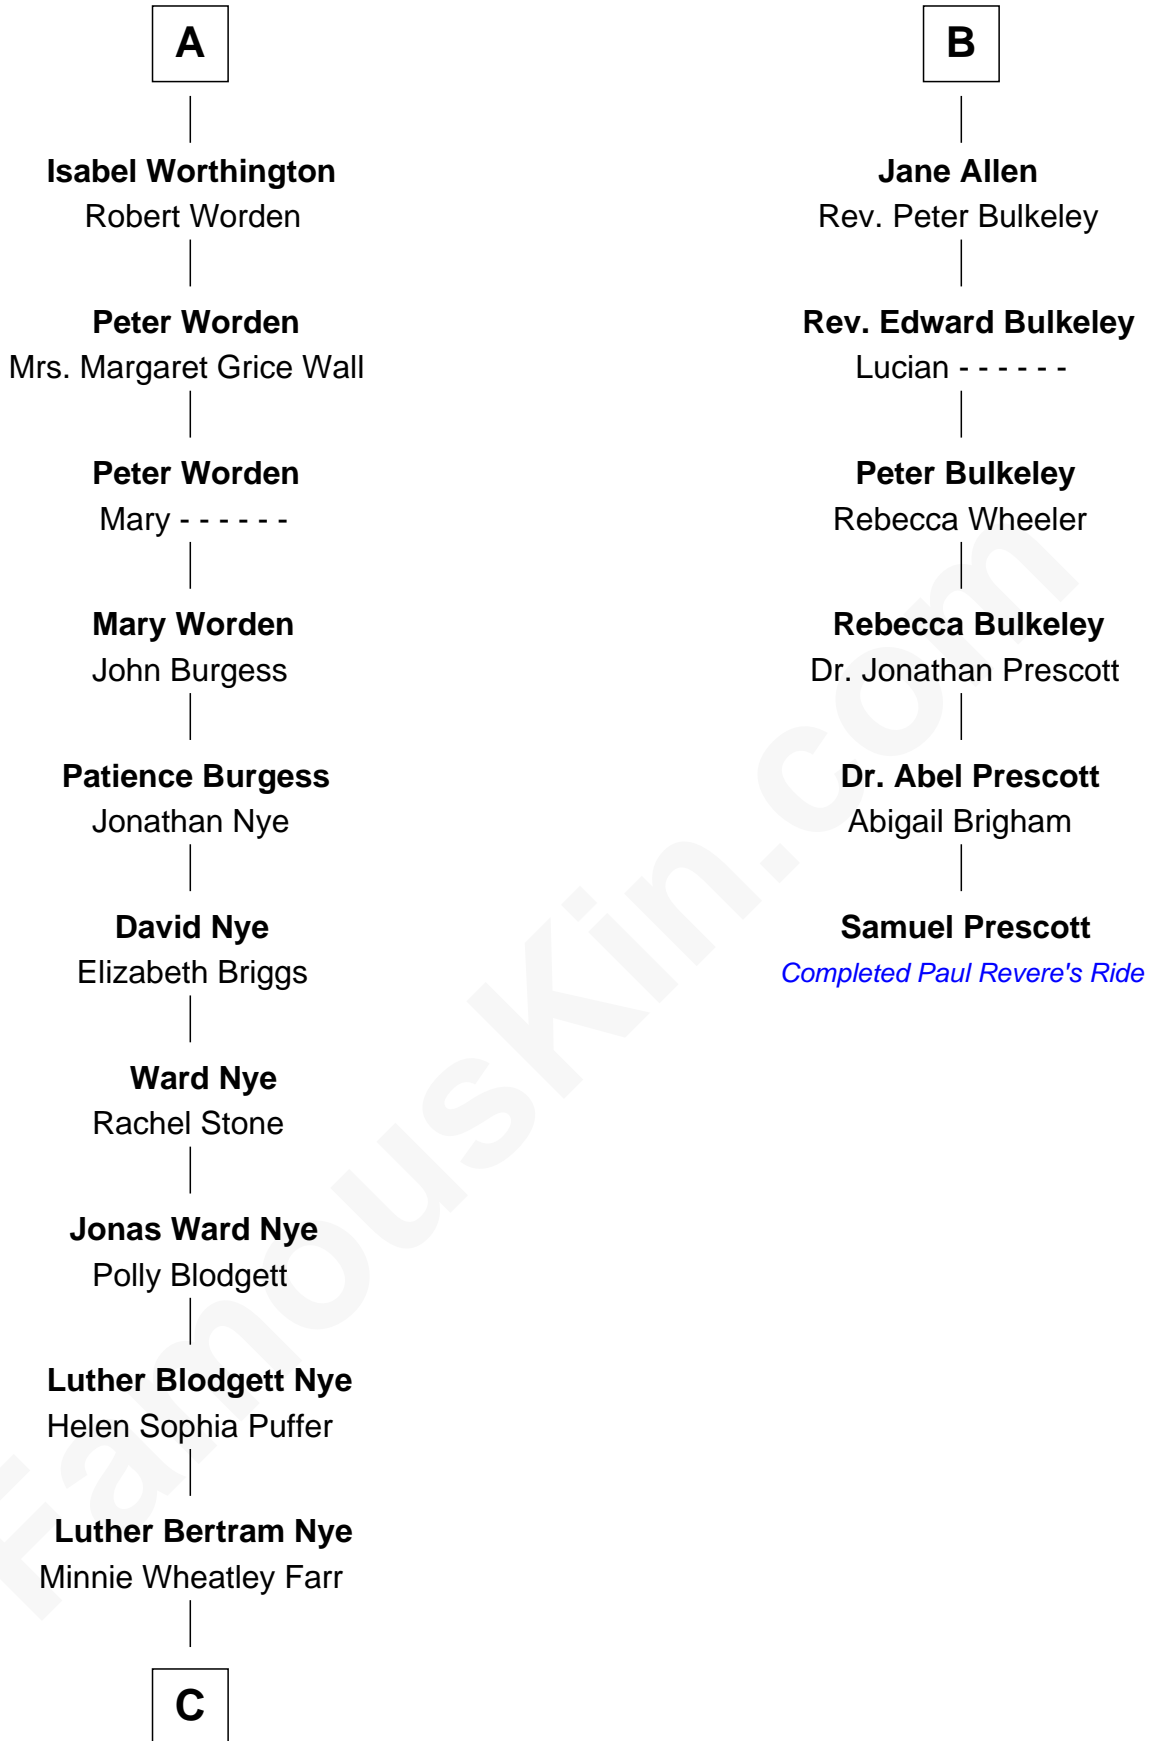

FamousKin.com Relationship Chart of

Bill Nye

TV's The Science Guy

12th cousin 6 times removed of

Samuel Prescott

Completed Paul Revere's Midnight Ride

C

Edwin Darby Nye
Dr. Jacqueline Blanche Jenkins

Bill Nye
TV's The Science Guy

FamousKin.com