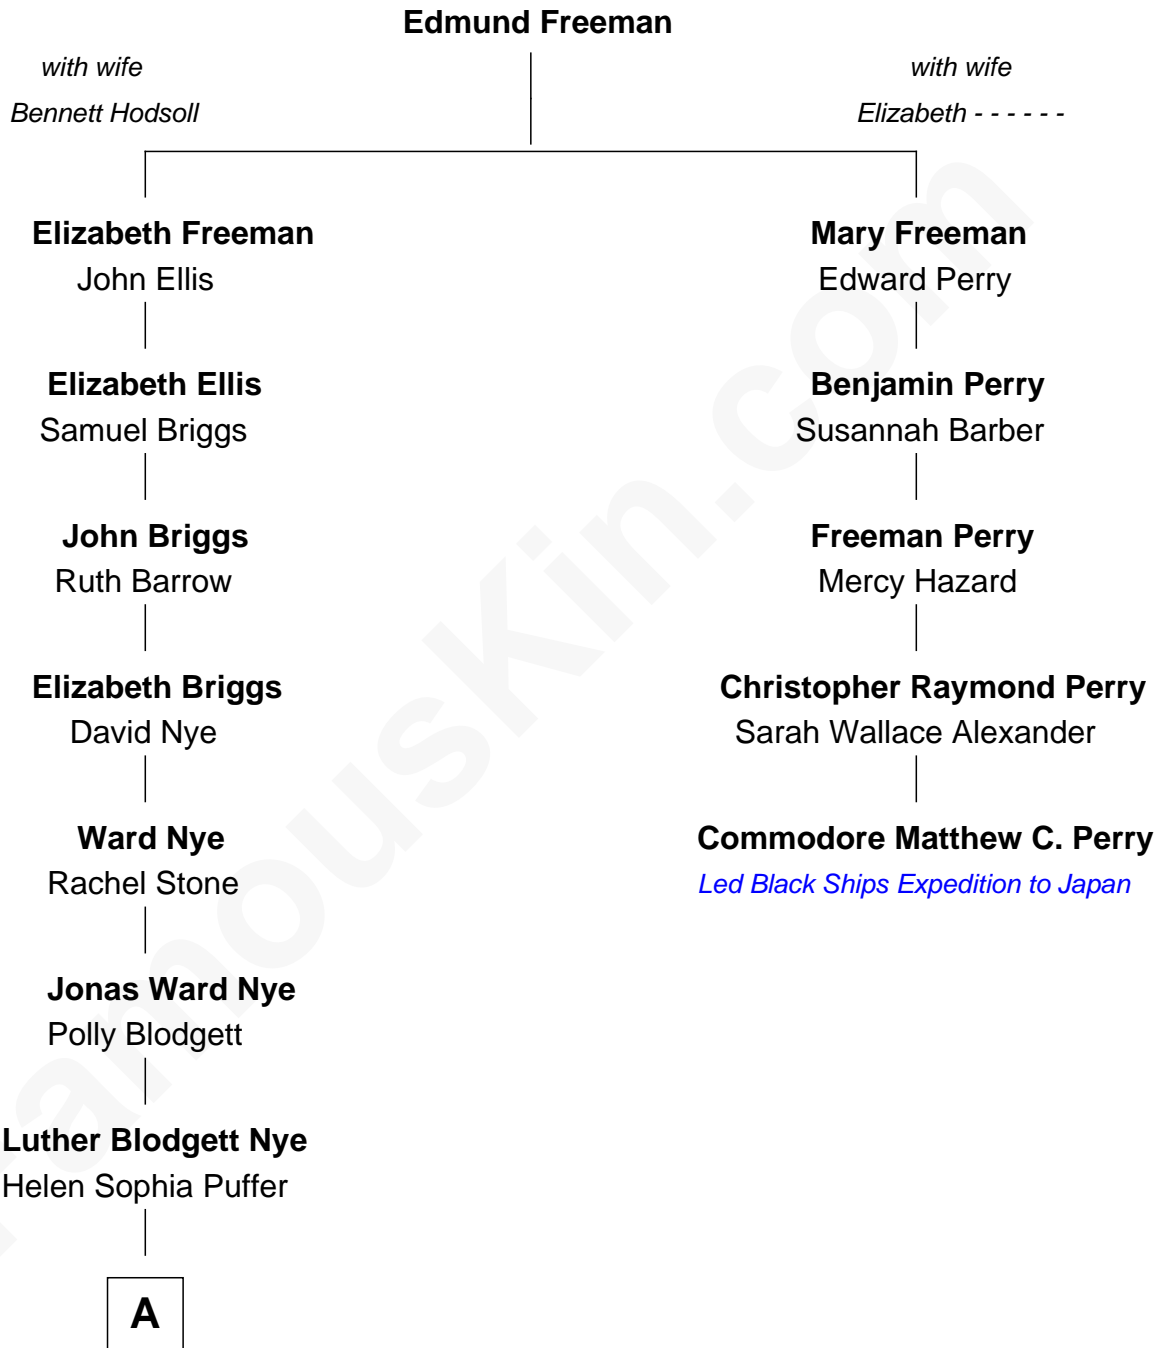

FamousKin.com

Relationship Chart of

Bill Nye

TV's The Science Guy

4th cousin 5 times removed of

Commodore Matthew C. Perry
Led Black Ships Expedition to Japan

A

—
Luther Bertram Nye
Minnie Wheatley Farr

—
Edwin Darby Nye
Dr. Jacqueline Blanche Jenkins

—
Bill Nye
TV's The Science Guy

FamousKin.com