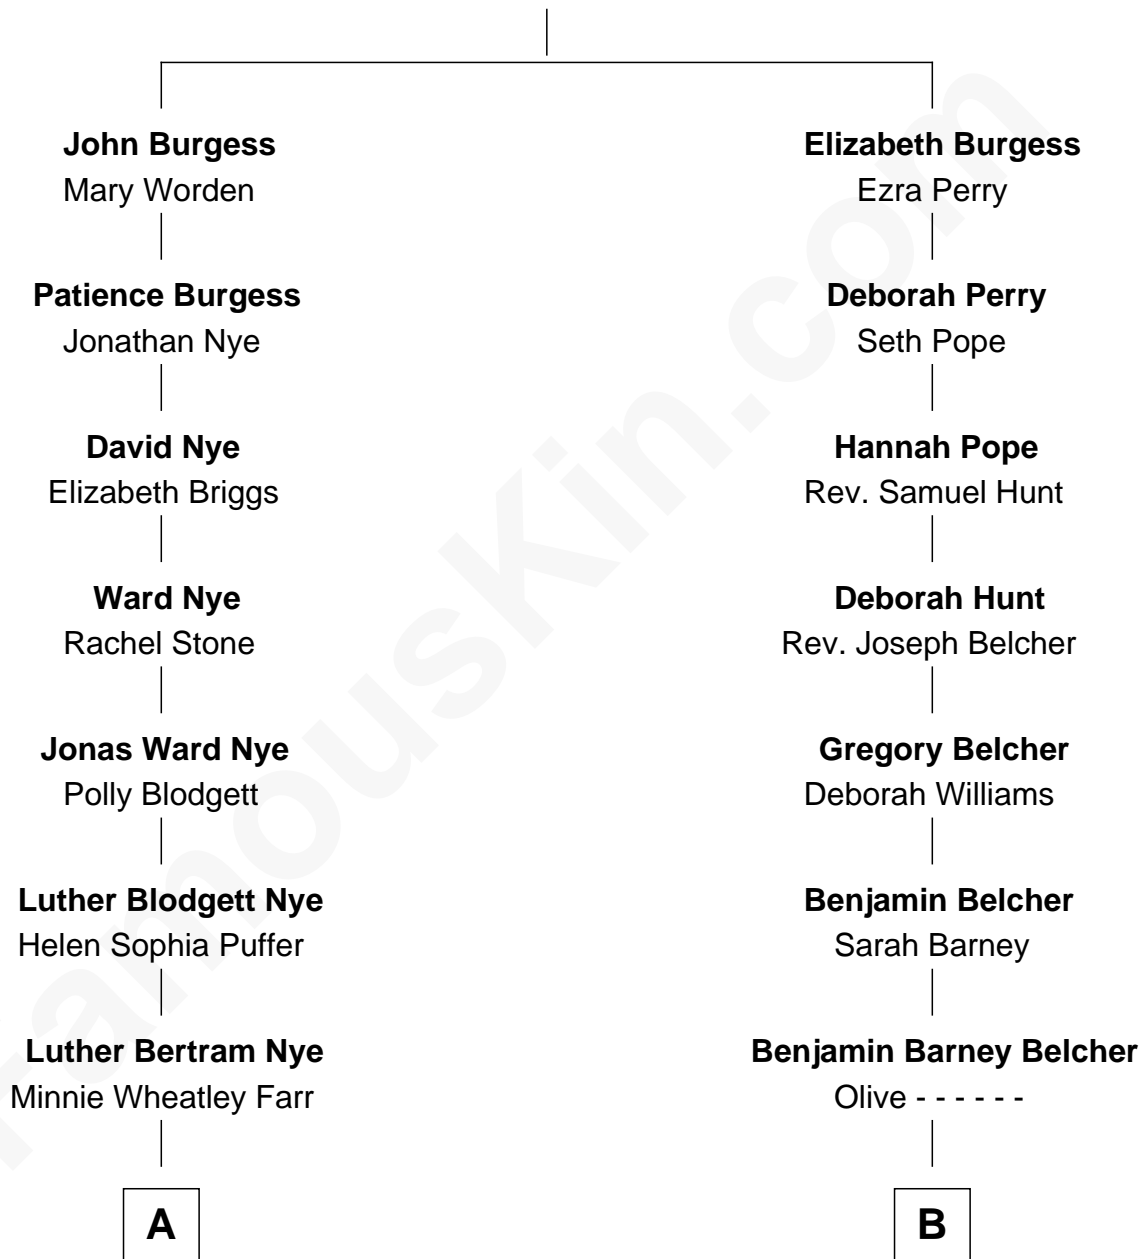

FamousKin.com

Relationship Chart of

Bill Nye

TV's The Science Guy

8th cousin 1 time removed of

General Douglas MacArthur

U.S. Army - World War II

Thomas Burgess

Dorothy - - - - -

A

Edwin Darby Nye
Dr. Jacqueline Blanche Jenkins

Bill Nye
TV's The Science Guy

B

Aurelia Belcher
Arthur MacArthur

Gen. Arthur MacArthur
Mary Pinckney Hardy

General Douglas MacArthur
U.S. Army - World War II