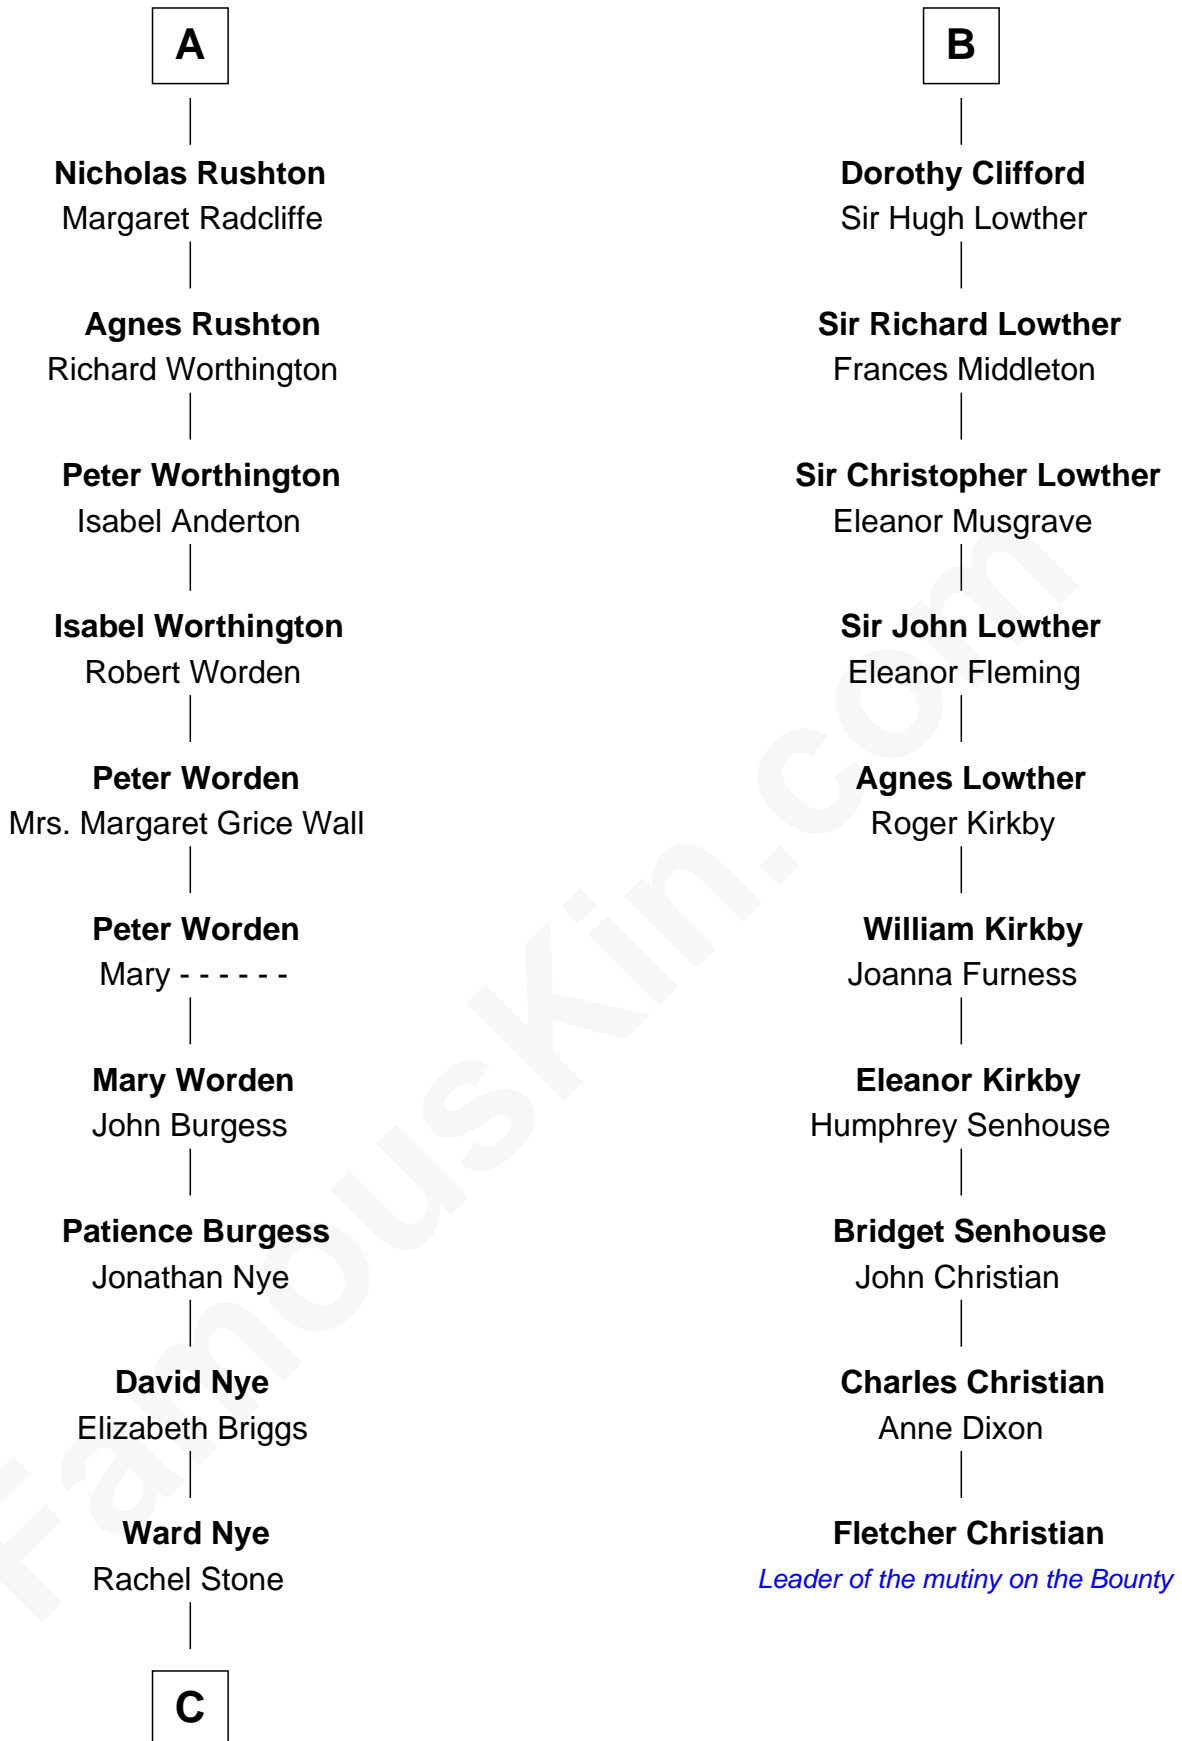

FamousKin.com Relationship Chart of

Bill Nye

TV's The Science Guy

16th cousin 5 times removed of

Fletcher Christian

Leader of the mutiny on the Bounty

Sir William de Ros

Eustache Fitz Ralph

C

—
Jonas Ward Nye

Polly Blodgett

—
Luther Blodgett Nye

Helen Sophia Puffer

—
Luther Bertram Nye

Minnie Wheatley Farr

—
Edwin Darby Nye