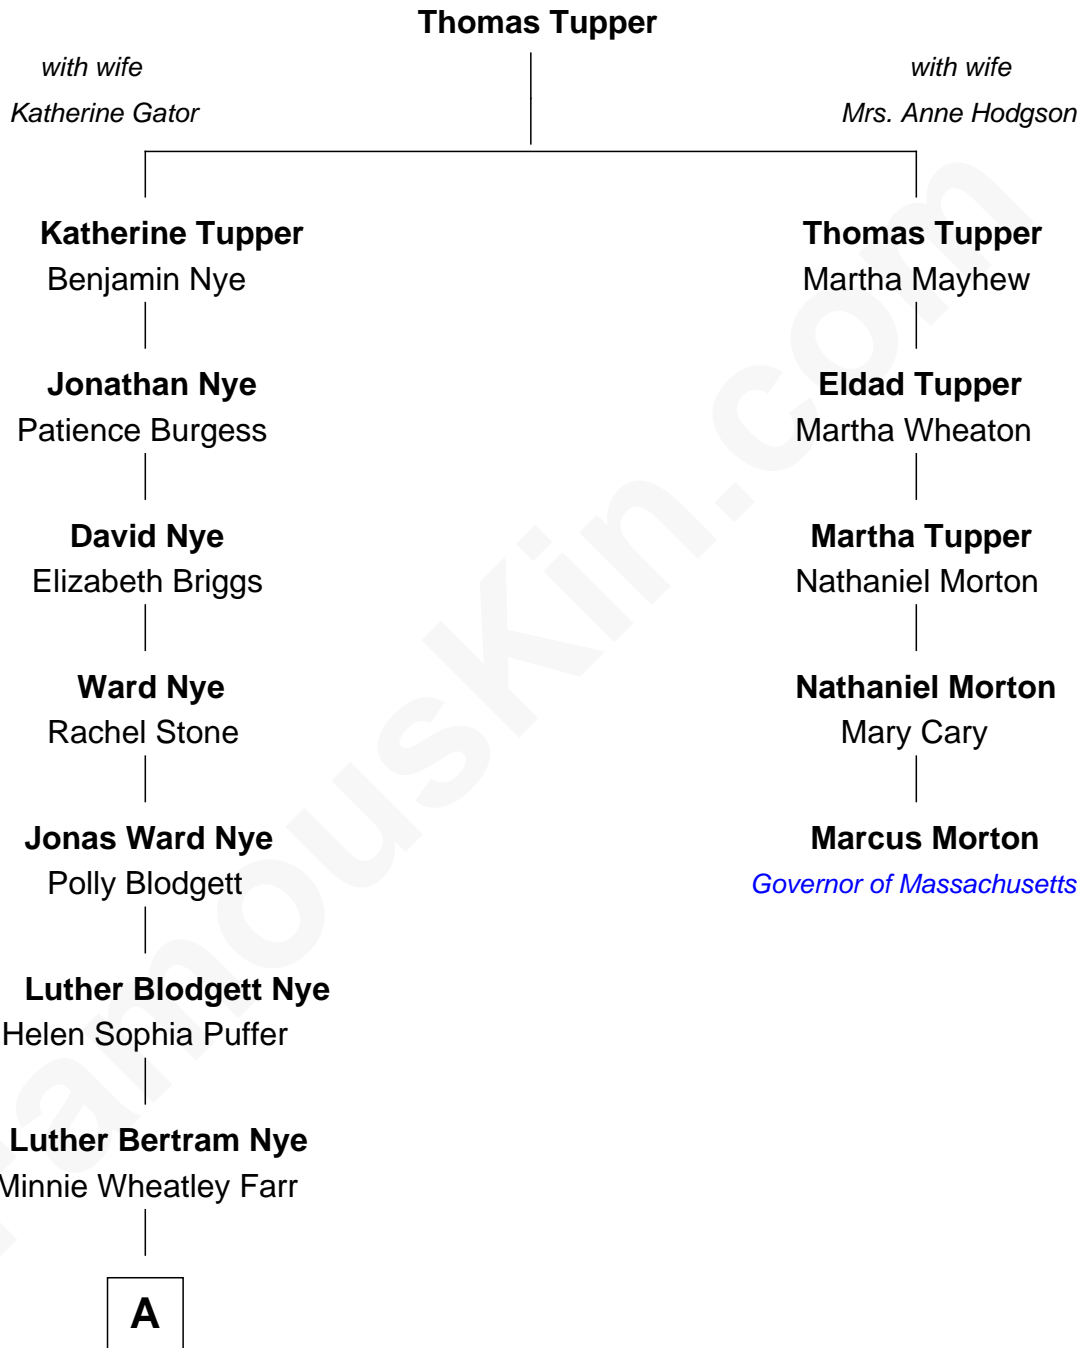

# FamousKin.com Relationship Chart of

**Bill Nye**

*TV's The Science Guy*

4th cousin 4 times removed of

**Marcus Morton**

*16th and 18th Governor of Massachusetts*

A

Edwin Darby Nye  
Dr. Jacqueline Blanche Jenkins

Bill Nye  
*TV's The Science Guy*

FamousKin.com