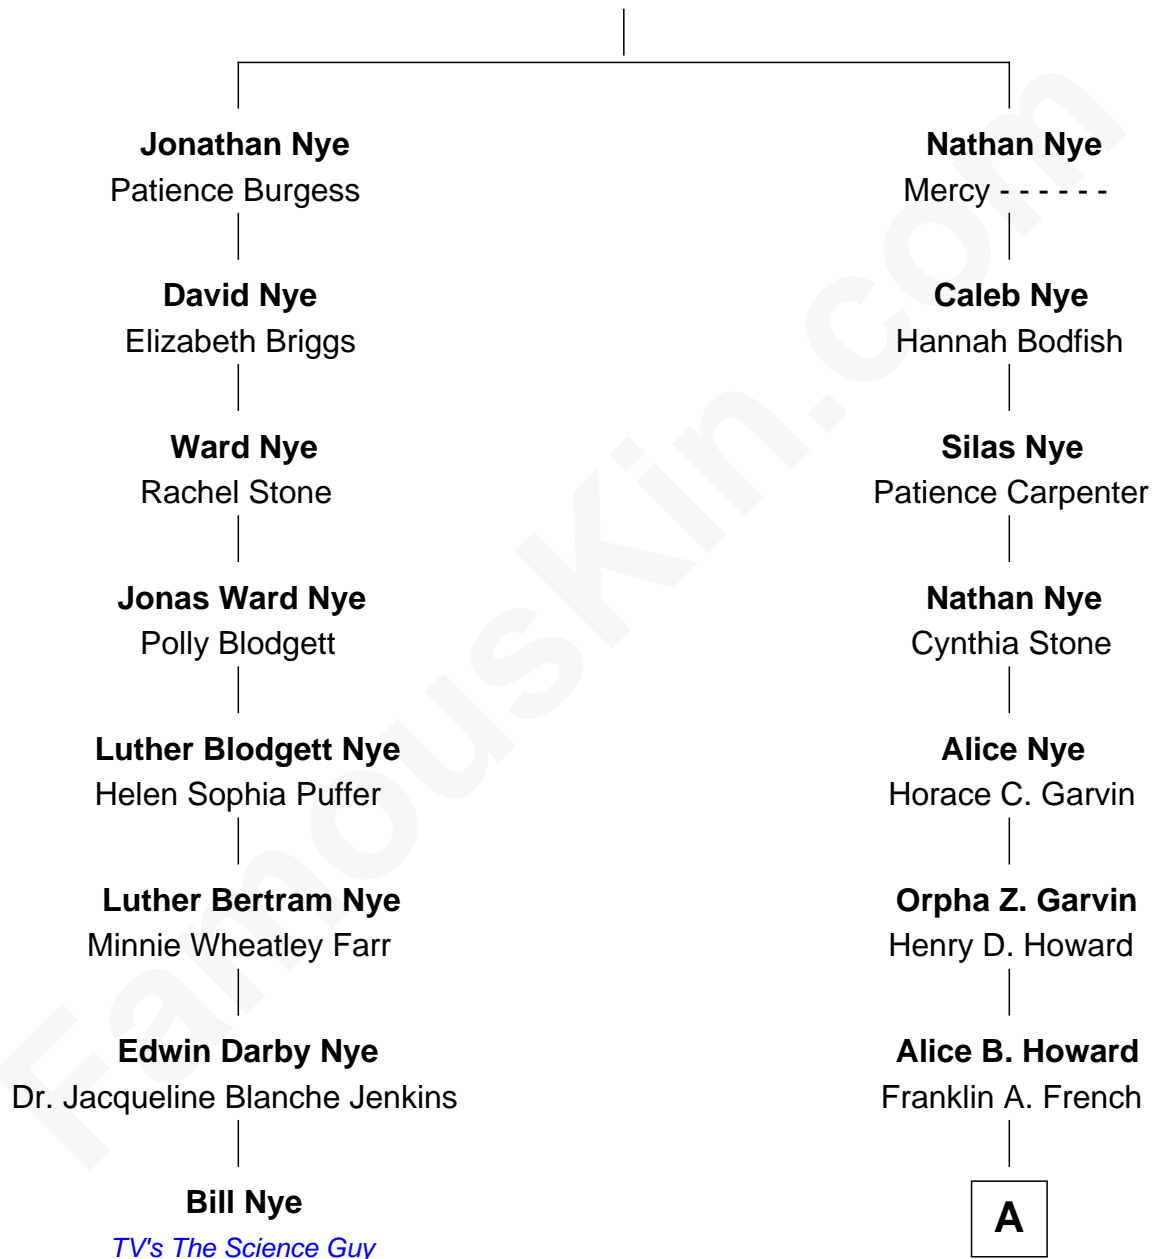

FamousKin.com Relationship Chart of

Bill Nye

TV's The Science Guy

7th cousin 4 times removed of

Taylor Lautner

TV and Movie Actor

Benjamin Nye
Katherine Tupper

A

Ruth French

John Giles Akers

Bernetta J. Akers

Howard John Pickard

Sandra Jean Pickard

Loren Joseph Lautner

Daniel Joseph Lautner

Deborah C. Bos

Taylor Lautner

TV and Movie Actor