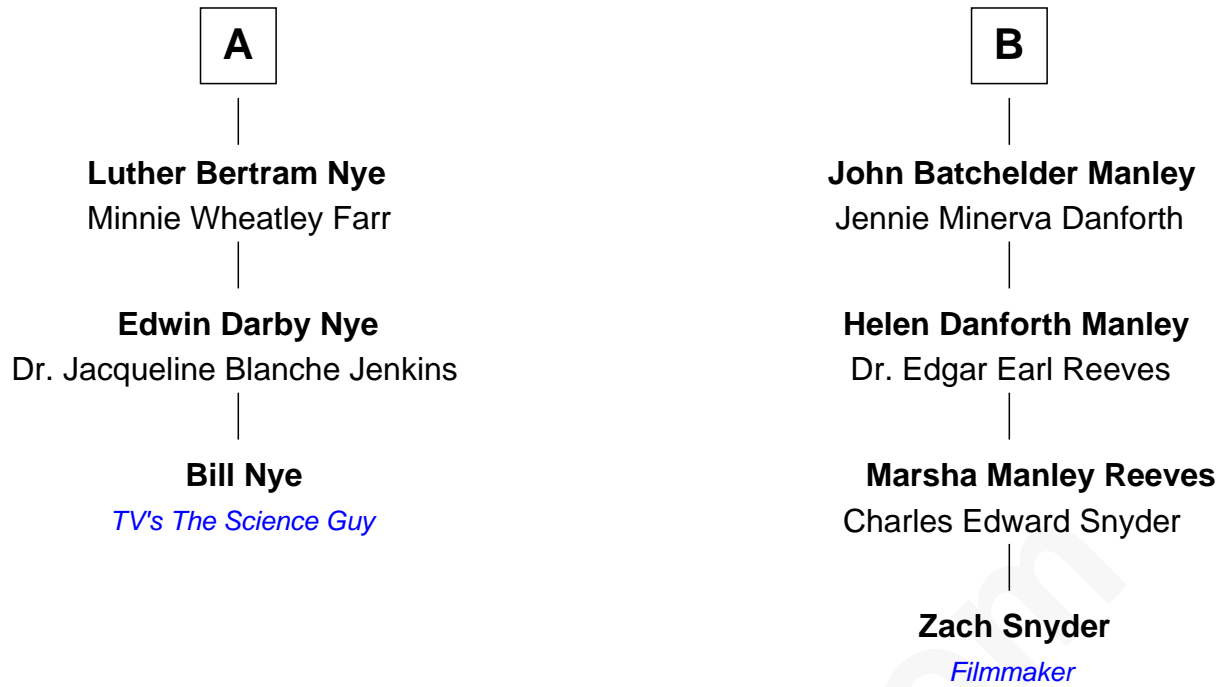

FamousKin.com Relationship Chart of

Bill Nye

TV's The Science Guy

9th cousin 1 time removed of

Zach Snyder

Filmmaker

Edmund Freeman

Bennett Hodsoll

Ward Nye

Rachel Stone

Jonas Ward Nye

Polly Blodgett

Luther Blodgett Nye

Helen Sophia Puffer

A

Edmund Freeman

Margaret Perry

Edmund Freeman

Sarah - - - - -

Edmund Freeman

Keziah - - - - -

Skeffe Freeman

Ann Sergeant

Salome Freeman

John Manley

Thomas Manley

Mahala Batchelder

John Batchelder Manley

Ellen Biscoe Lord

B

Zach Snyder photo by [Gage Skidmore](#) (CC BY-SA 2.0)