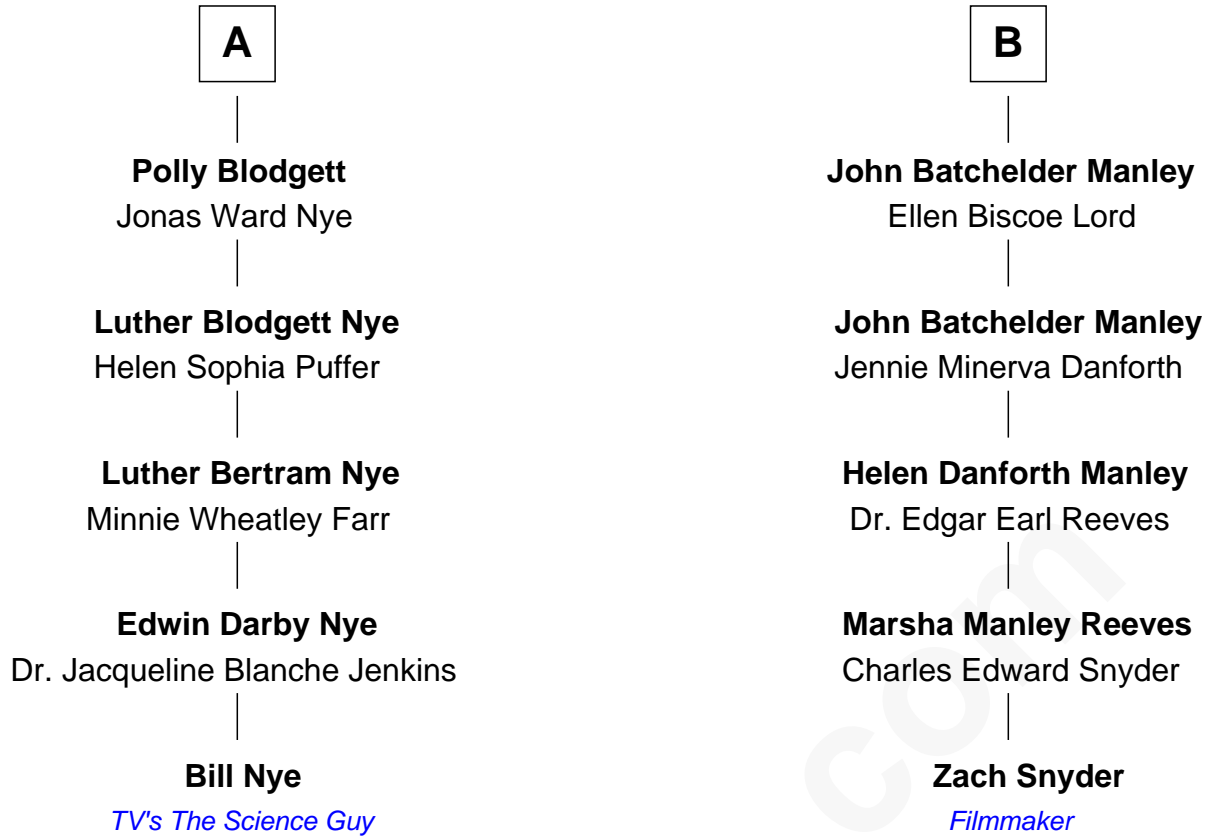

# FamousKin.com Relationship Chart of

**Bill Nye**

*TV's The Science Guy*

11th cousin of

**Zach Snyder**

*Filmmaker*

**Richard Warren**  
Elizabeth Walker

Zach Snyder photo by [Gage Skidmore](#) (CC BY-SA 2.0)