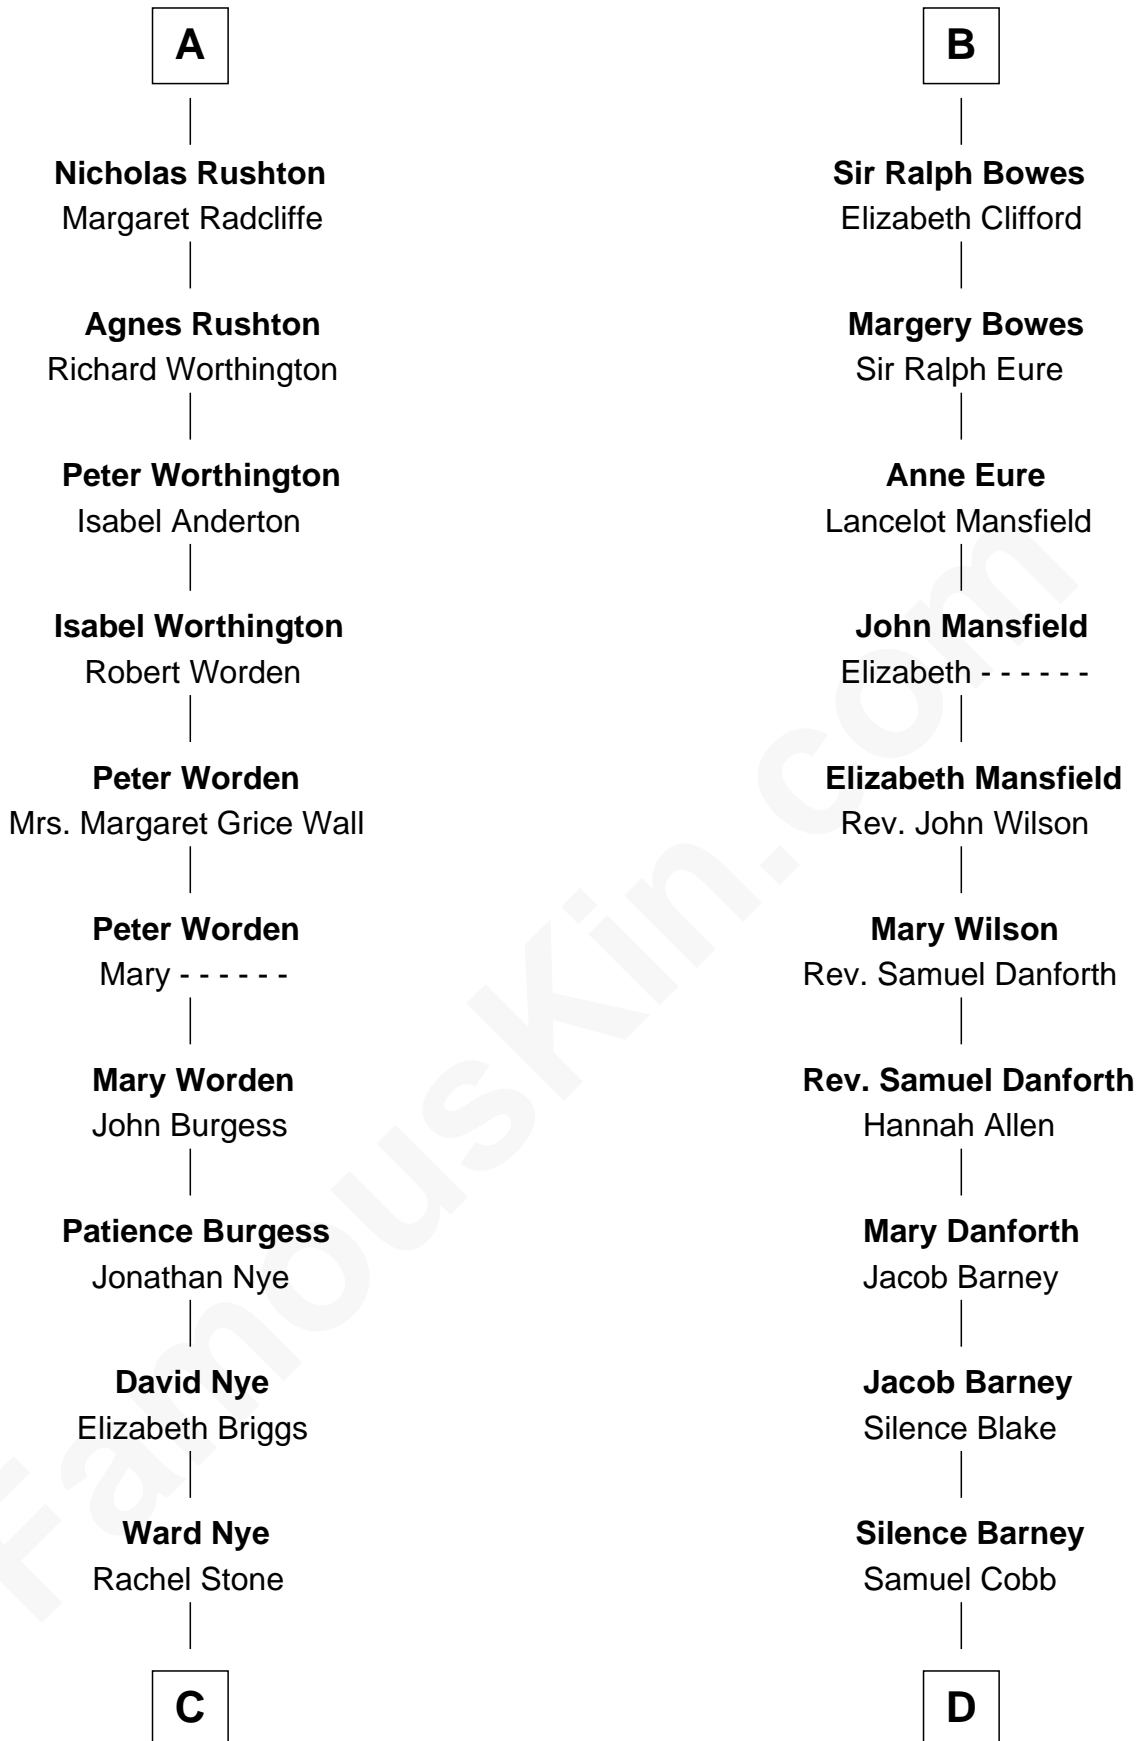

# FamousKin.com Relationship Chart of

**Bill Nye**

*TV's The Science Guy*

21st cousin of

**Sandra Day O'Connor**

*First Female U.S. Supreme Court Justice*

**Sir William de Ros**

Eustache Fitz Ralph

**C**

**Jonas Ward Nye**

Polly Blodgett

**Luther Blodgett Nye**

Helen Sophia Puffer

**Luther Bertram Nye**

Minnie Wheatley Farr

**Edwin Darby Nye**

Dr. Jacqueline Blanche Jenkins

**Bill Nye**

*TV's The Science Guy*

**D**

**Lettice Carlyle Cobb**

Luke Day

**Hollis Day**

Eliza L. Flanders