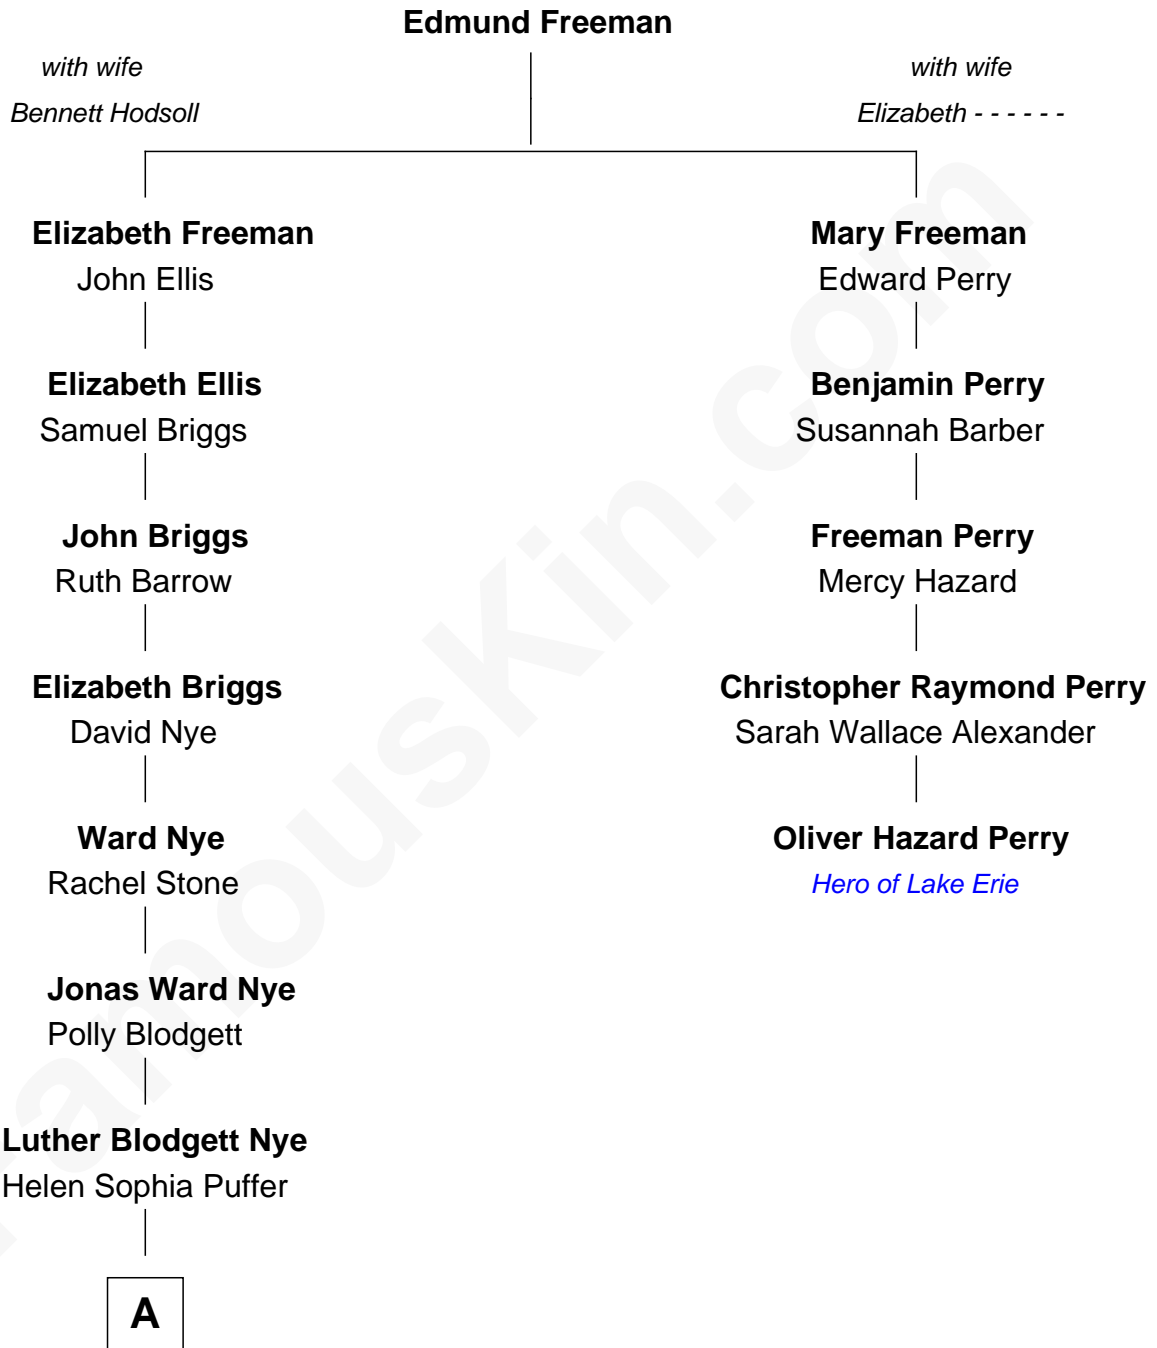

## Relationship Chart of

### Bill Nye

*TV's The Science Guy*

4th cousin 5 times removed of

### Oliver Hazard Perry

*Hero of Lake Erie during the War of 1812*

A

|  
**Luther Bertram Nye**  
Minnie Wheatley Farr

|  
**Edwin Darby Nye**  
Dr. Jacqueline Blanche Jenkins

|  
**Bill Nye**  
*TV's The Science Guy*