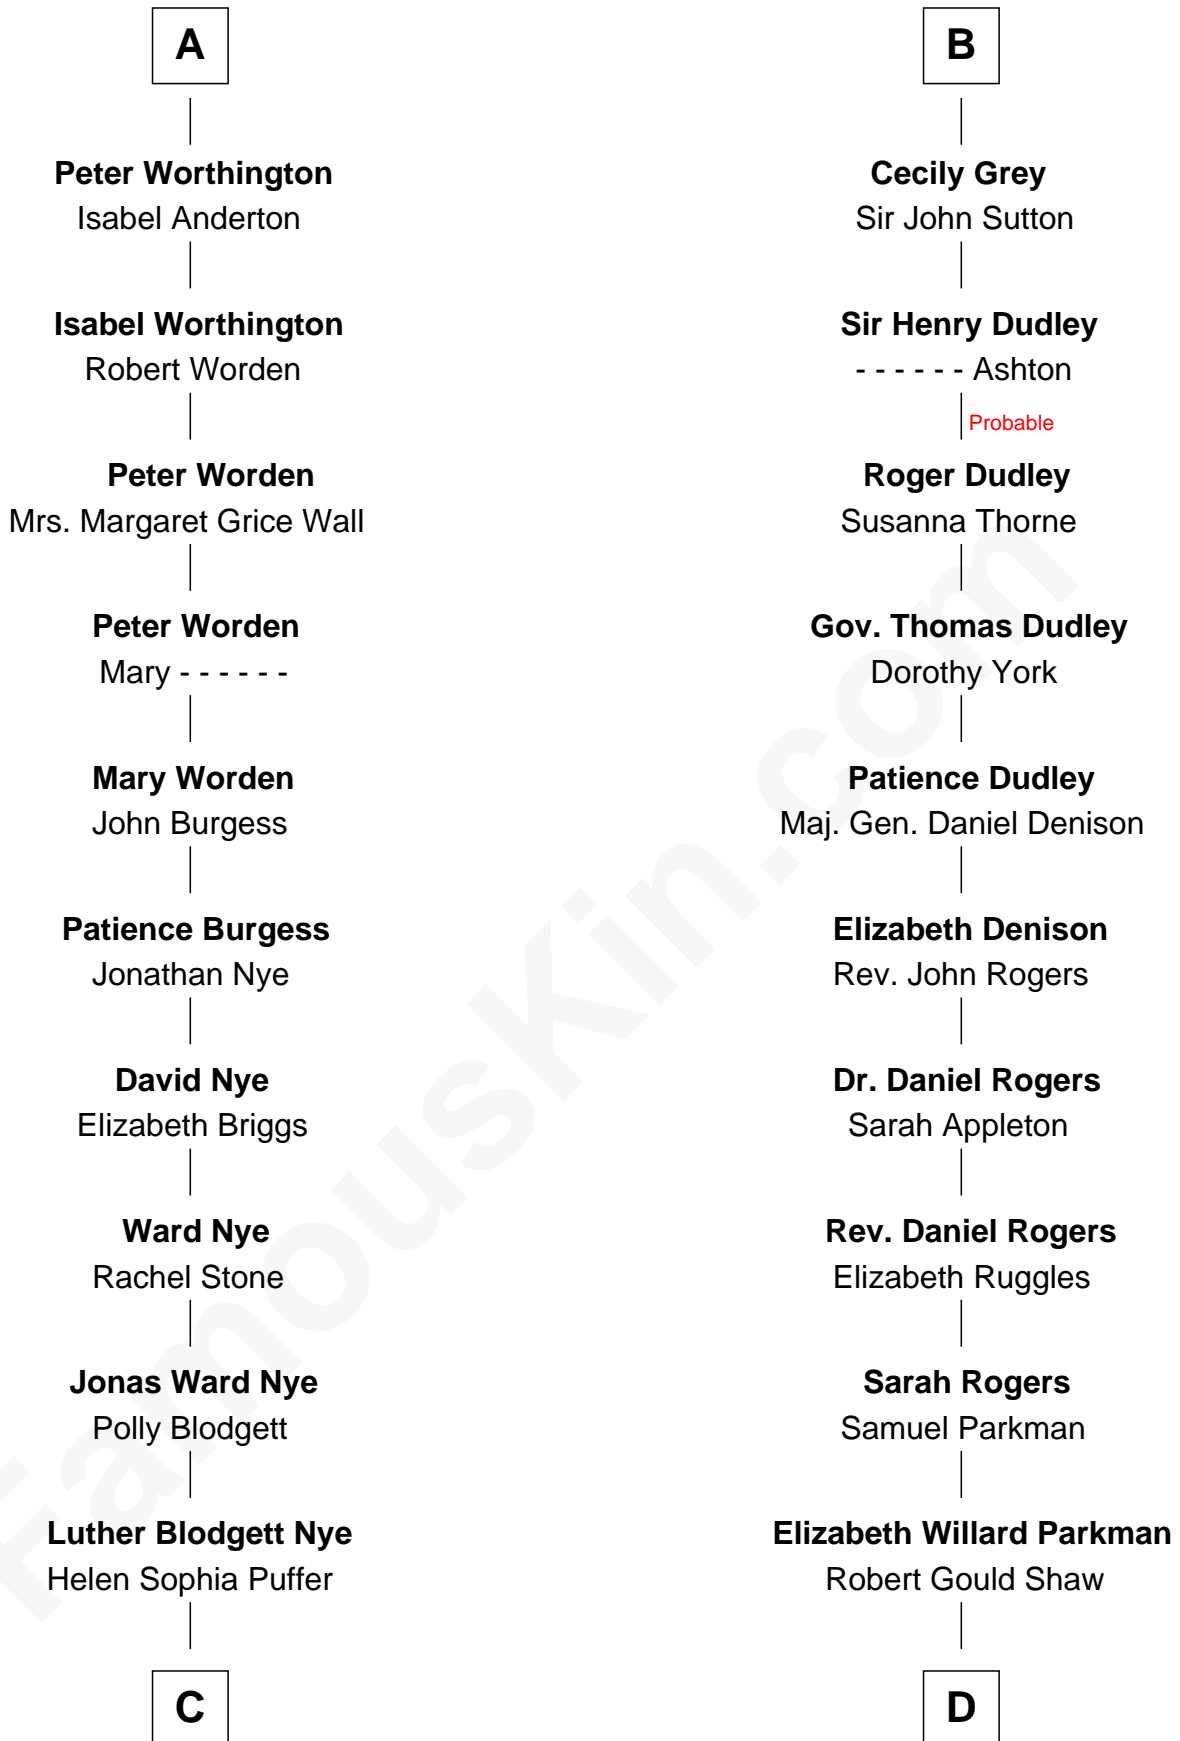

FamousKin.com

Relationship Chart of

Bill Nye

TV's *The Science Guy*

18th cousin 1 time removed of

Colonel Robert Gould Shaw

U.S. Civil War leader of film "Glory" fame

Sir John de Harington

Joan - - - - -

C

Luther Bertram Nye
Minnie Wheatley Farr

Edwin Darby Nye
Dr. Jacqueline Blanche Jenkins

Bill Nye
TV's The Science Guy

D

Francis George Shaw
Sarah Blake Sturgis

Colonel Robert Gould Shaw
Main character in film "Glory"