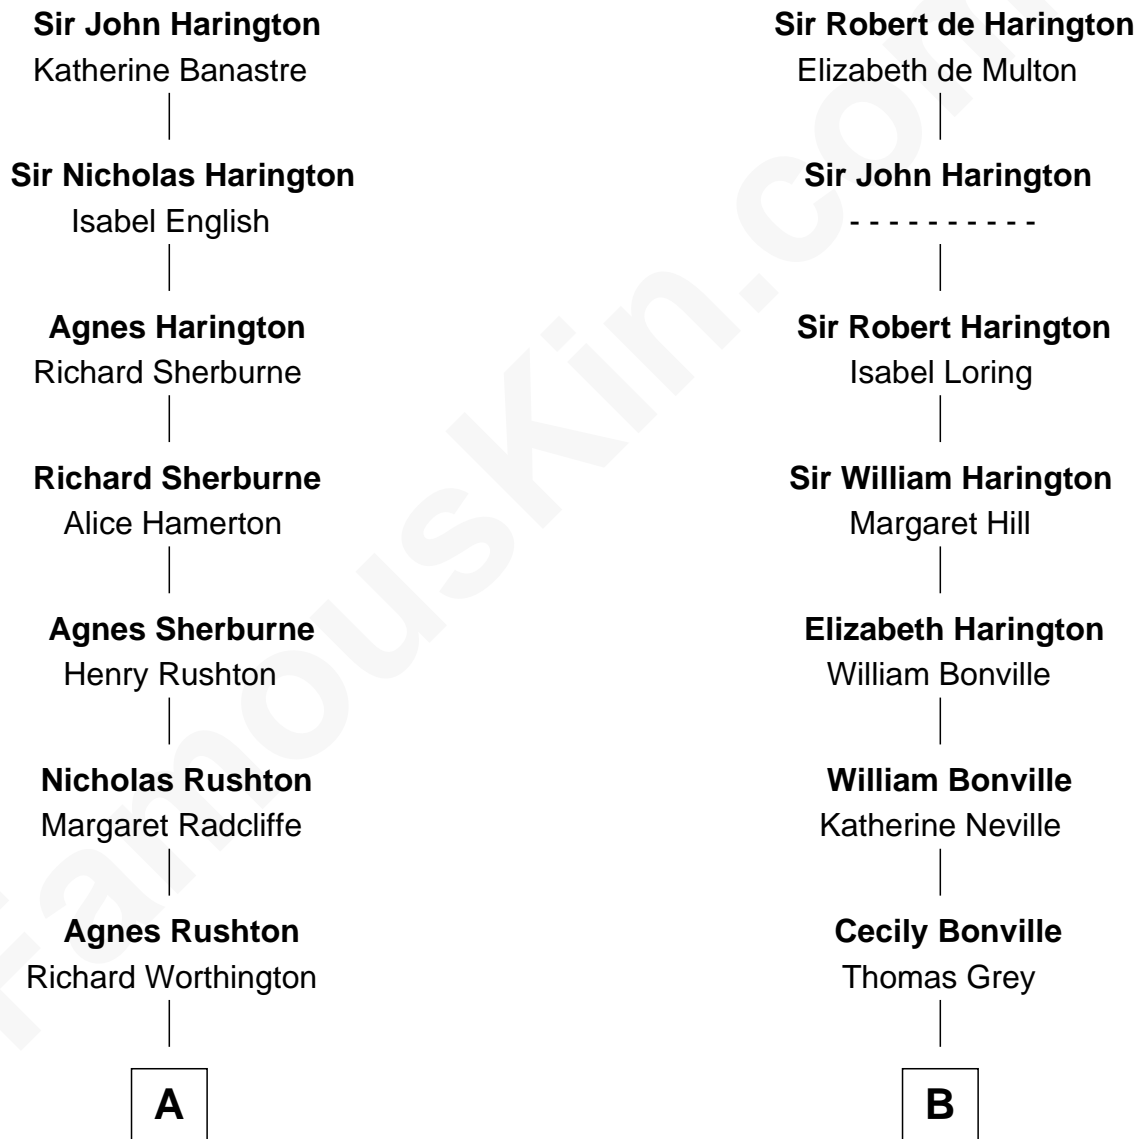

FamousKin.com

Relationship Chart of

Bill Nye

TV's *The Science Guy*

18th cousin 1 time removed of

Colonel Robert Gould Shaw

U.S. Civil War leader of film "Glory" fame

Sir John de Harington

Joan - - - - -

C

Luther Bertram Nye
Minnie Wheatley Farr

Edwin Darby Nye
Dr. Jacqueline Blanche Jenkins

Bill Nye
TV's The Science Guy

D

Francis George Shaw
Sarah Blake Sturgis

Colonel Robert Gould Shaw
Main character in film "Glory"