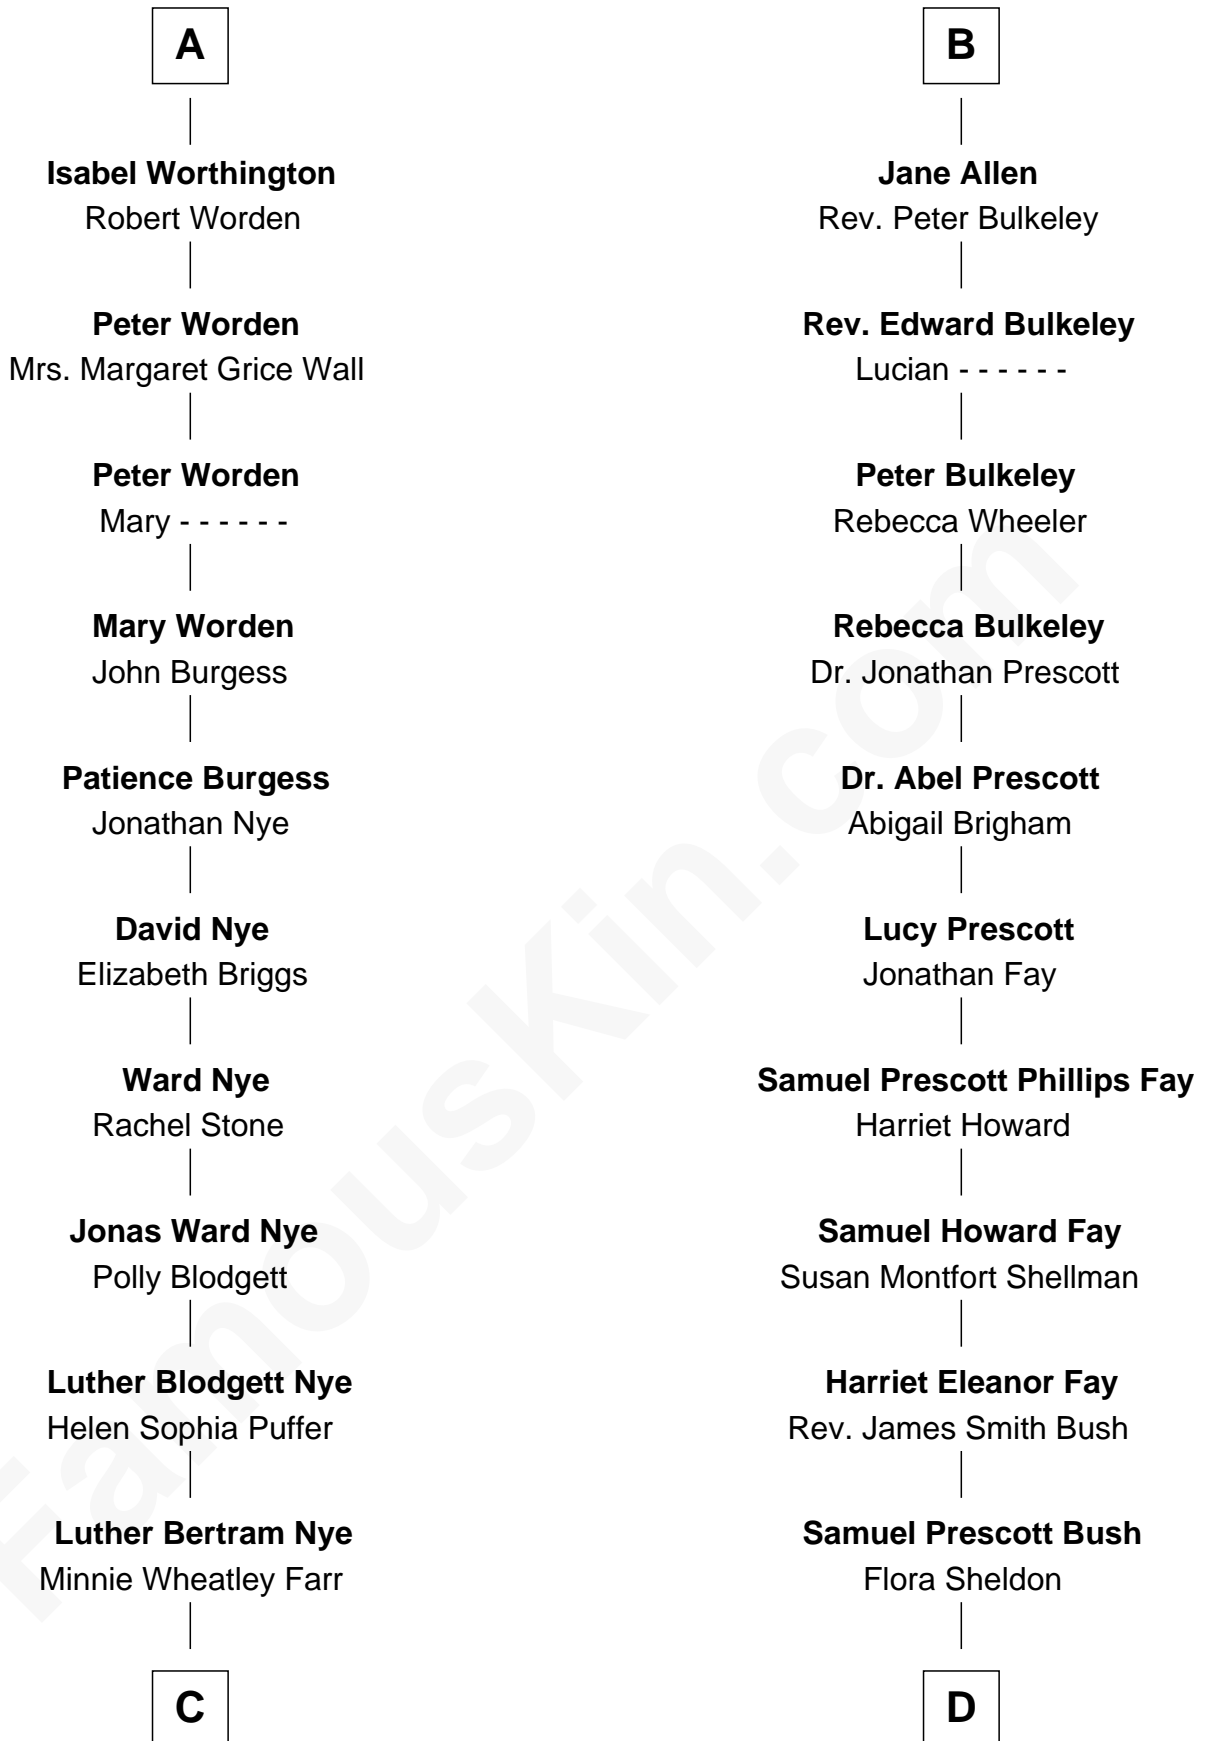

# FamousKin.com Relationship Chart of

**Bill Nye**

*TV's The Science Guy*

18th cousin of

**George H. W. Bush**

*41st U.S. President*

**C**

**Edwin Darby Nye**  
Dr. Jacqueline Blanche Jenkins

**Bill Nye**  
*TV's The Science Guy*

**D**

**Prescott Sheldon Bush**  
Dorothy Wear Walker

**George H. W. Bush**  
*41st U.S. President*

FamousKin.com