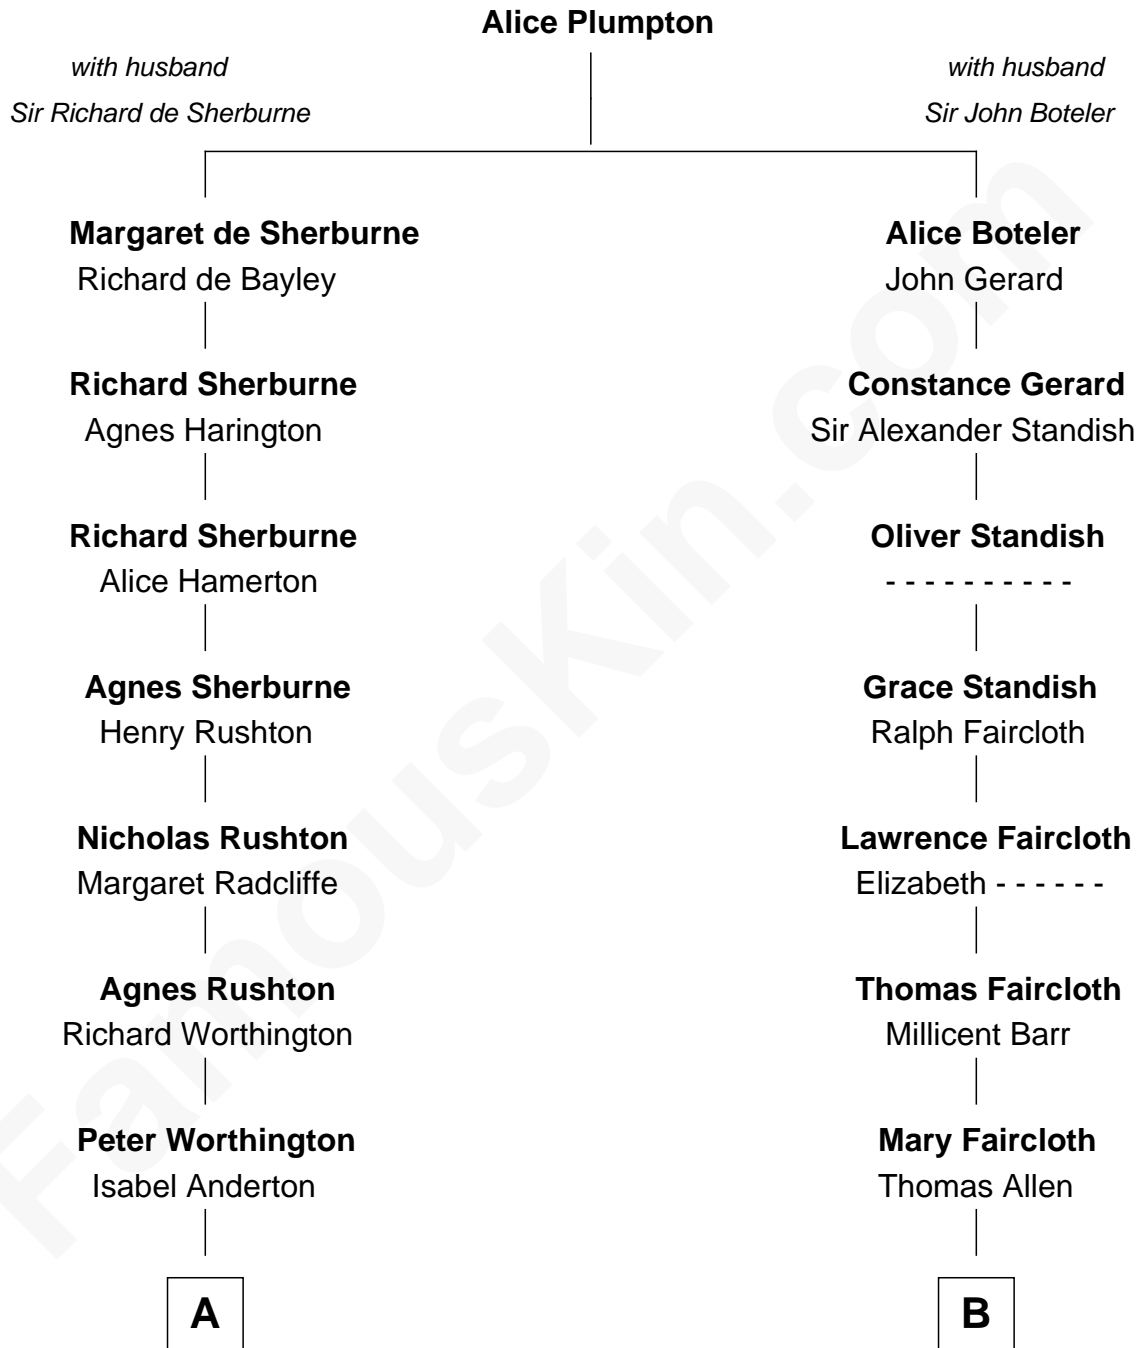

# FamousKin.com Relationship Chart of

**Bill Nye**

*TV's The Science Guy*

18th cousin of

**George H. W. Bush**

*41st U.S. President*

**C**

**Edwin Darby Nye**  
Dr. Jacqueline Blanche Jenkins

**Bill Nye**  
*TV's The Science Guy*

**D**

**Prescott Sheldon Bush**  
Dorothy Wear Walker

**George H. W. Bush**  
*41st U.S. President*

FamousKin.com