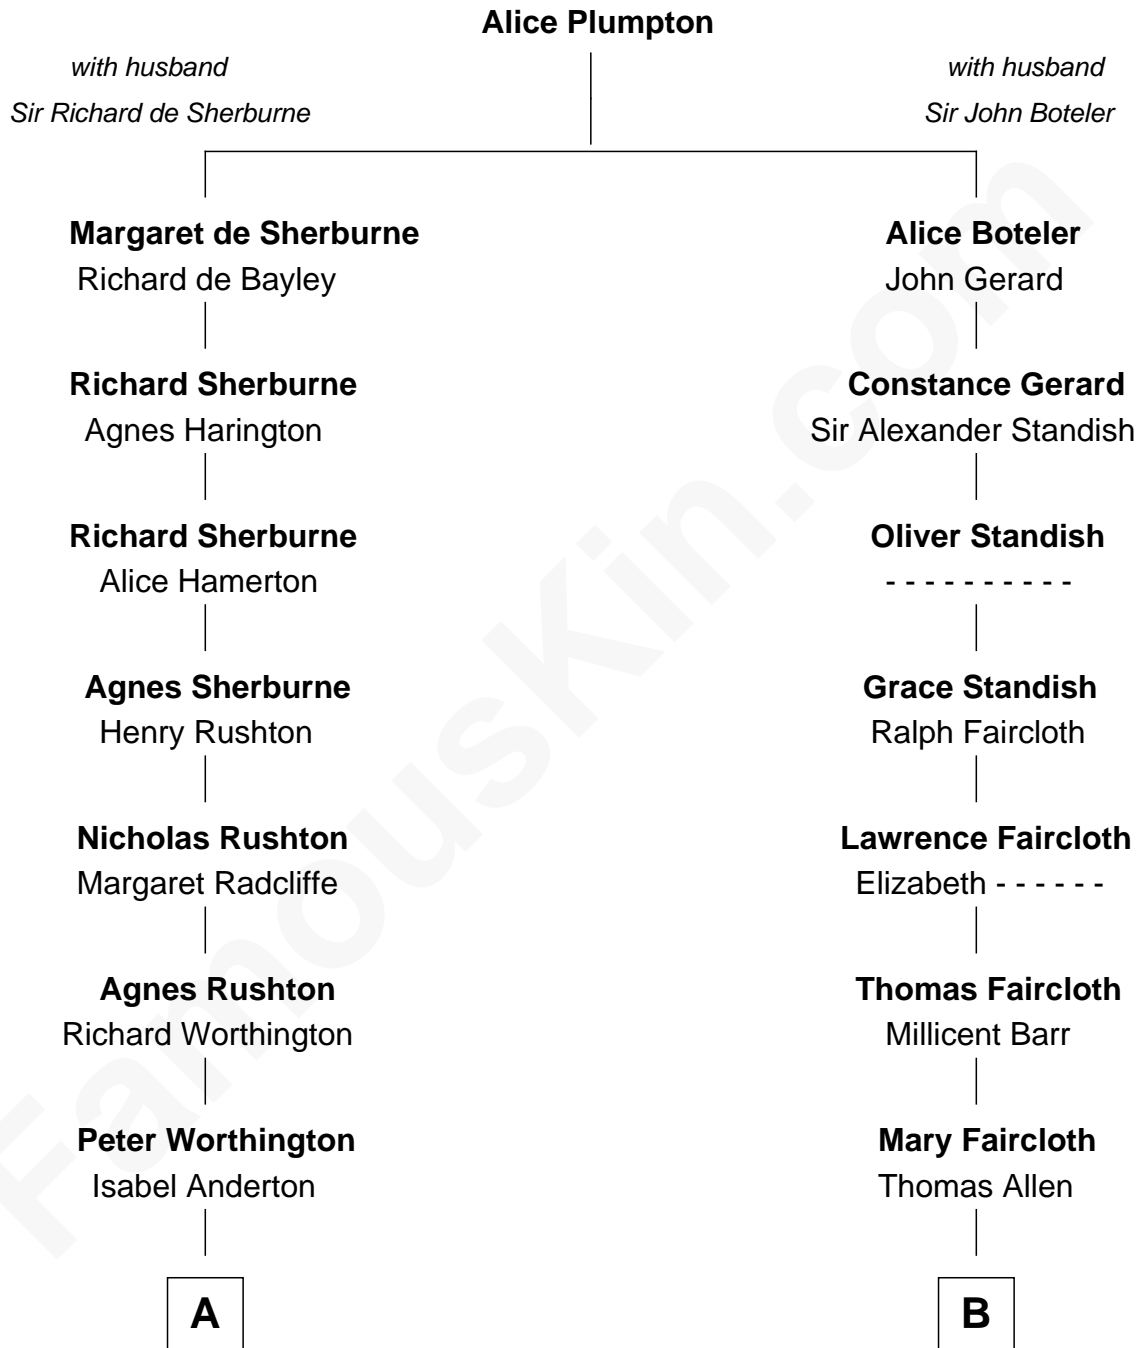

FamousKin.com Relationship Chart of

Bill Nye

TV's The Science Guy

18th cousin 1 time removed of

George W. Bush

43rd U.S. President

FamousKin.com