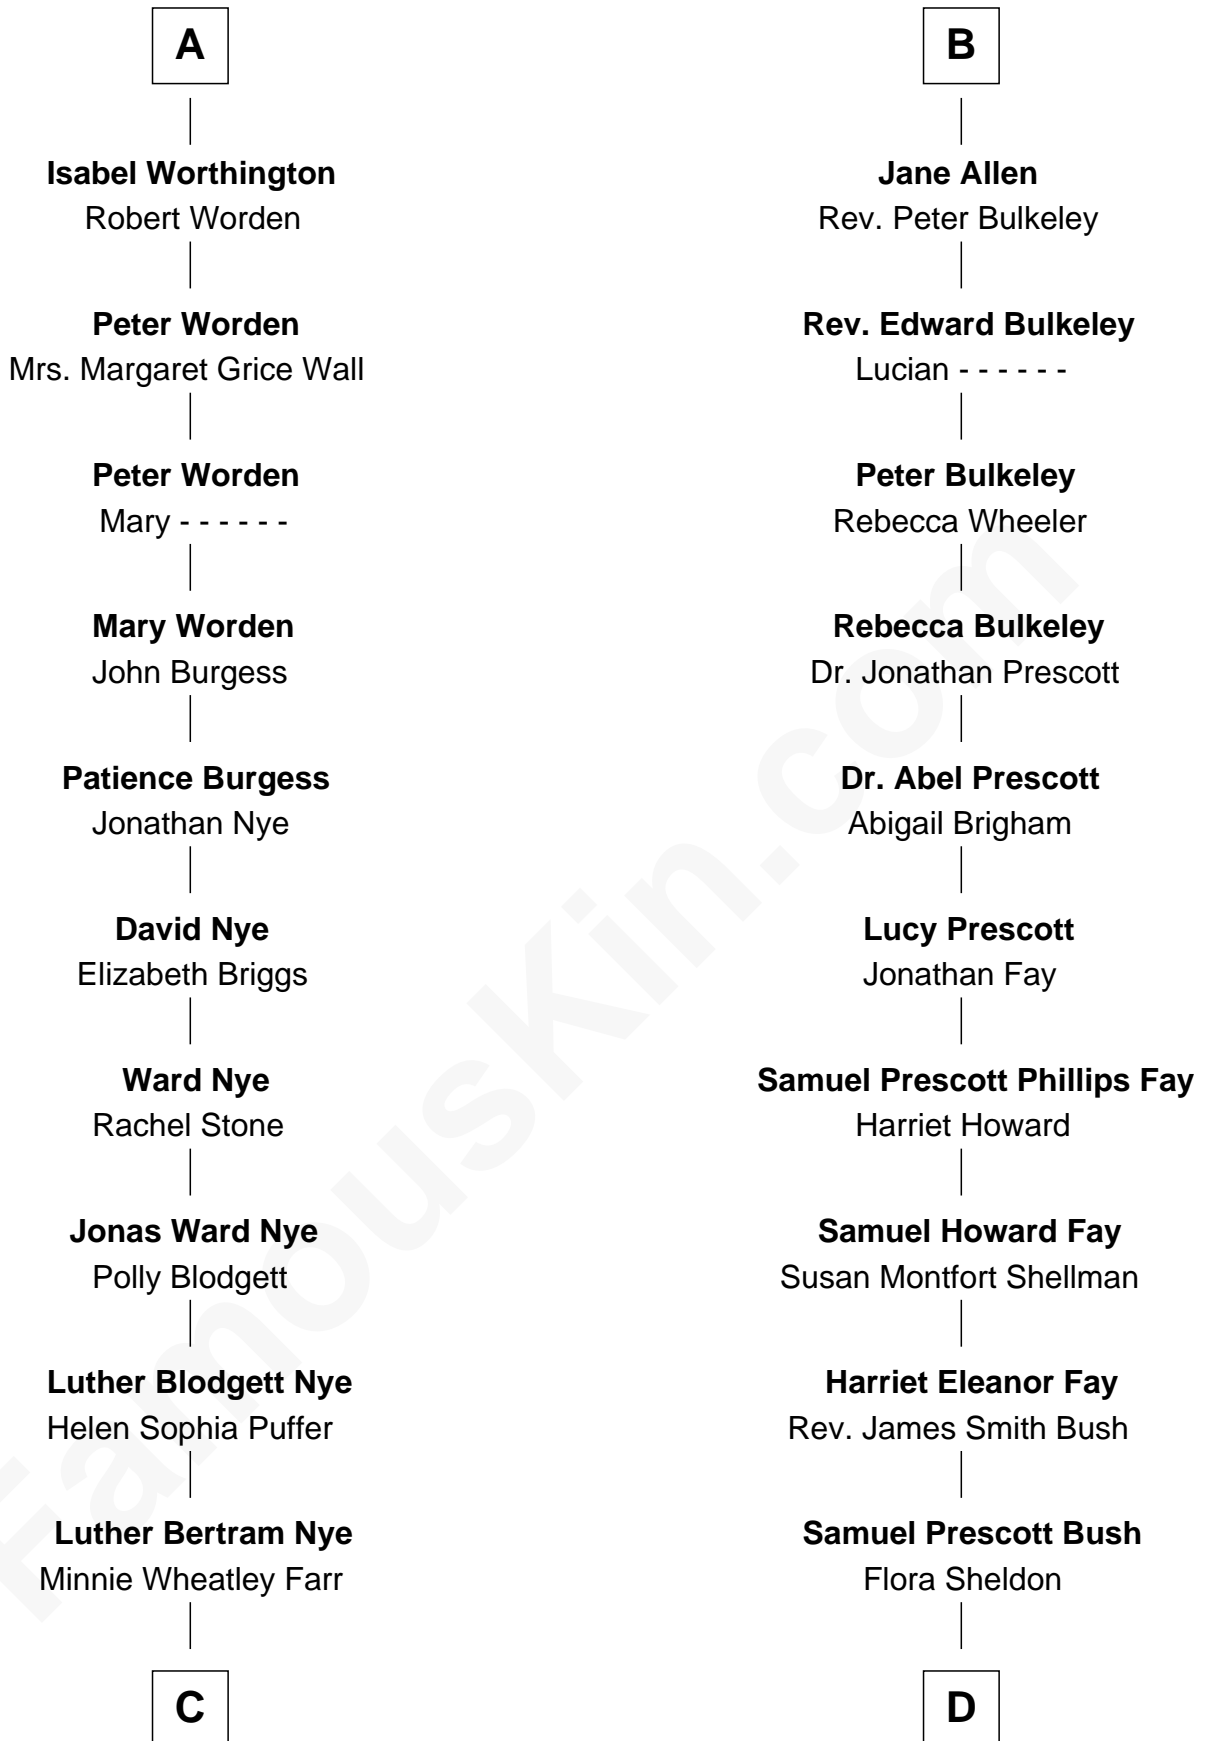

FamousKin.com Relationship Chart of

Bill Nye

TV's The Science Guy

18th cousin 1 time removed of

George W. Bush

43rd U.S. President

FamousKin.com