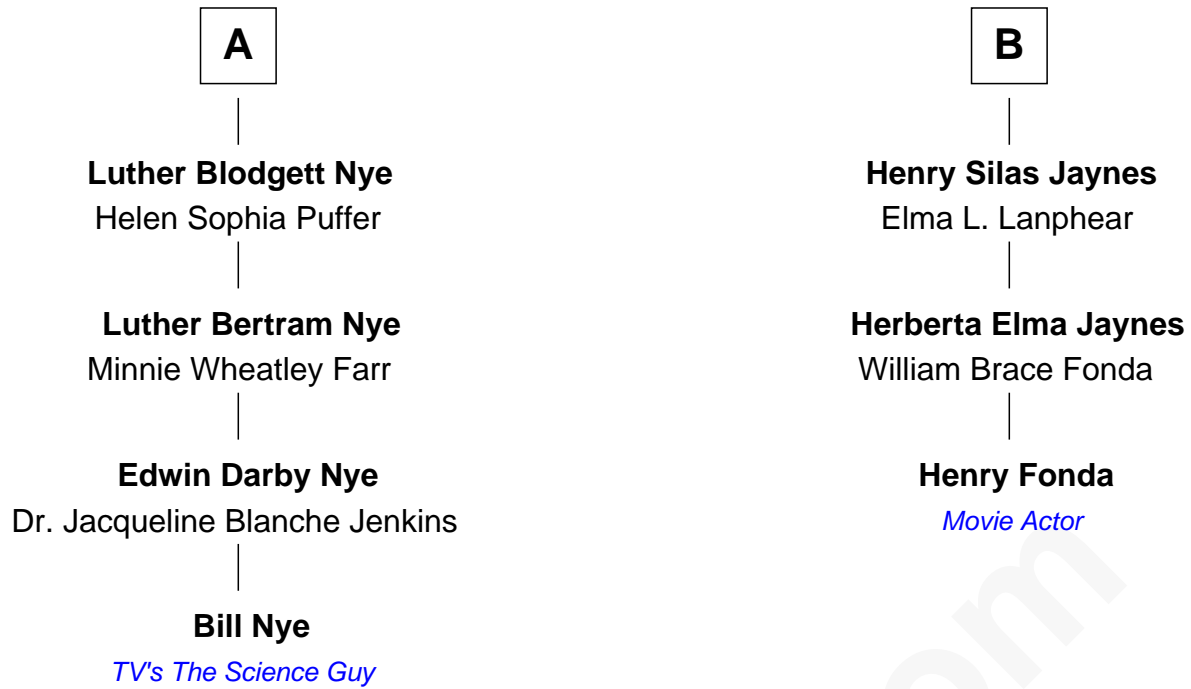

FamousKin.com Relationship Chart of

Bill Nye

TV's The Science Guy

9th cousin 1 time removed of

Henry Fonda

Movie Actor

David Stone

Ursula - - - - -

Gregory Stone
Margaret Garrad

John Stone
Anne - - - - -

Nathaniel Stone
Sarah Waite

Isaac Stone
Elizabeth Brown

Jonas Stone
Rachel Rice

Rachel Stone
Ward Nye

Jonas Ward Nye
Polly Blodgett

A

Simon Stone
Joane Clark

Simon Stone
Mary Whipple

David Stone
Mary Rice

Mary Stone
Henry Fisk

Beulah Fiske
Solomon Janes

Nathan Janes
Celinda Dexter

Henry Clinton Jaynes
Almira Louger Jacobs

B

FamousKin.com