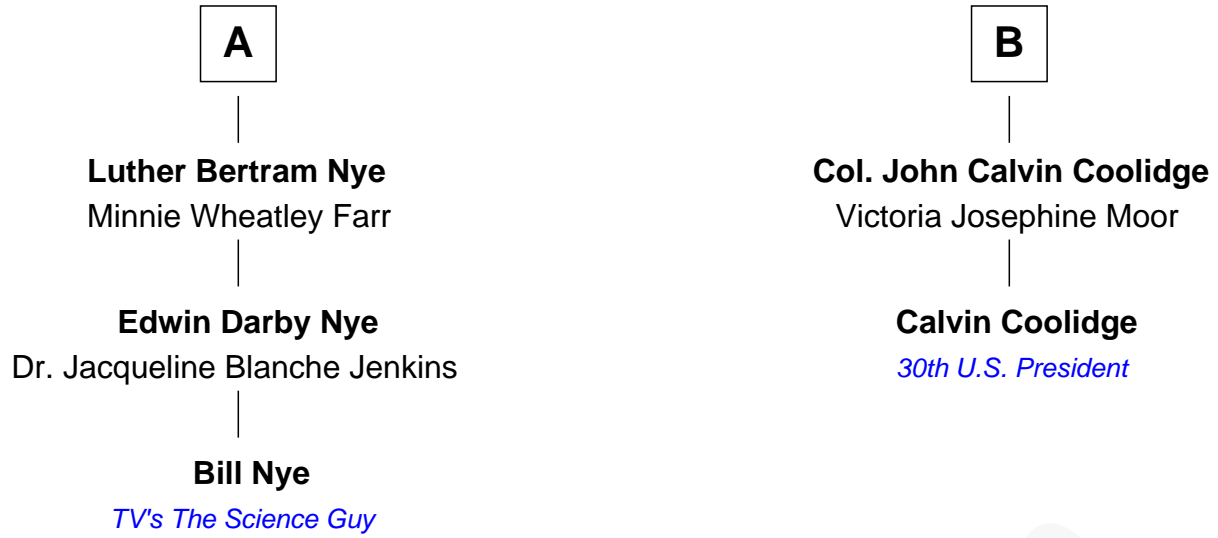

FamousKin.com Relationship Chart of

Bill Nye

TV's The Science Guy

8th cousin 1 time removed of

Calvin Coolidge

30th U.S. President

Edmund Rice
Thomasine Frost

Edward Rice
Agnes Bent

Henry Rice
Elizabeth Moore

Daniel Rice
Bethiah Ward

Elizabeth Rice
John Brewer

Luke Rice
Rachel Stow

Jonathan Brewer
Arabella Goulding

Rachel Rice
Jonas Stone

Samuel Brewer
Martha Bent

Rachel Stone
Ward Nye

Eliab Brewer
Sally Rice

Jonas Ward Nye
Polly Blodgett

Israel Chase Brewer
Sally Briggs Brown

Luther Blodgett Nye
Helen Sophia Puffer

Sarah Almeda Brewer
Calvin Galusha Coolidge

A

B

FamousKin.com