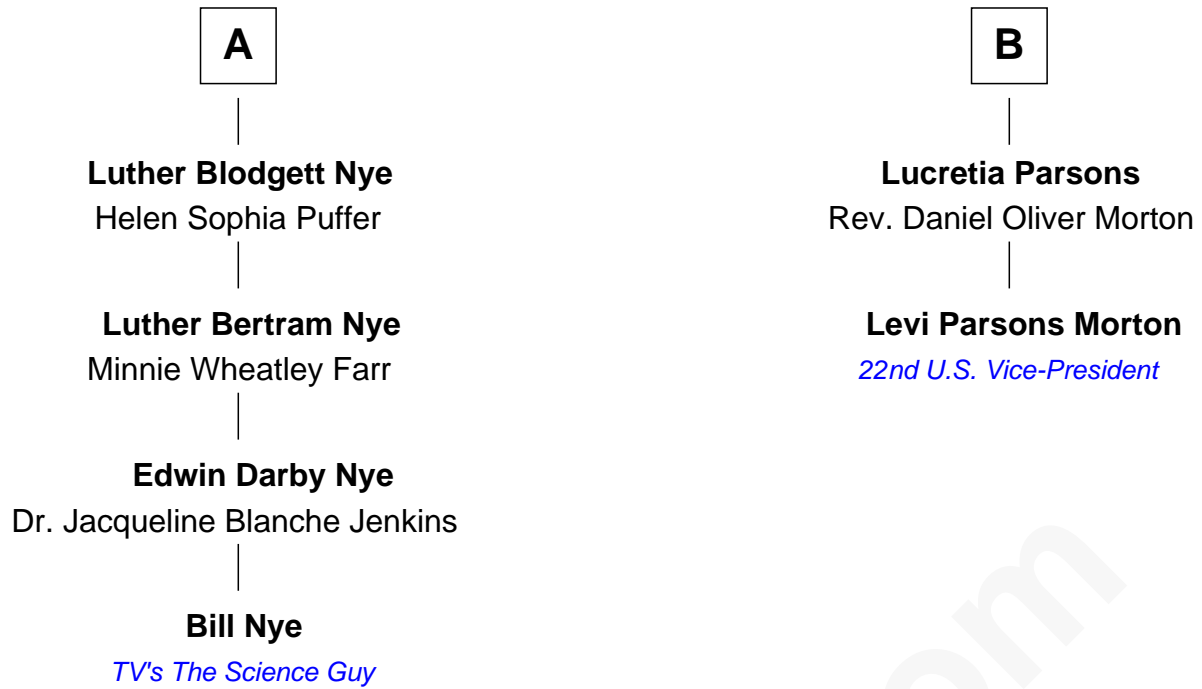

FamousKin.com Relationship Chart of

Bill Nye

TV's The Science Guy

8th cousin 2 times removed of

Levi Parsons Morton

22nd U.S. Vice-President

FamousKin.com