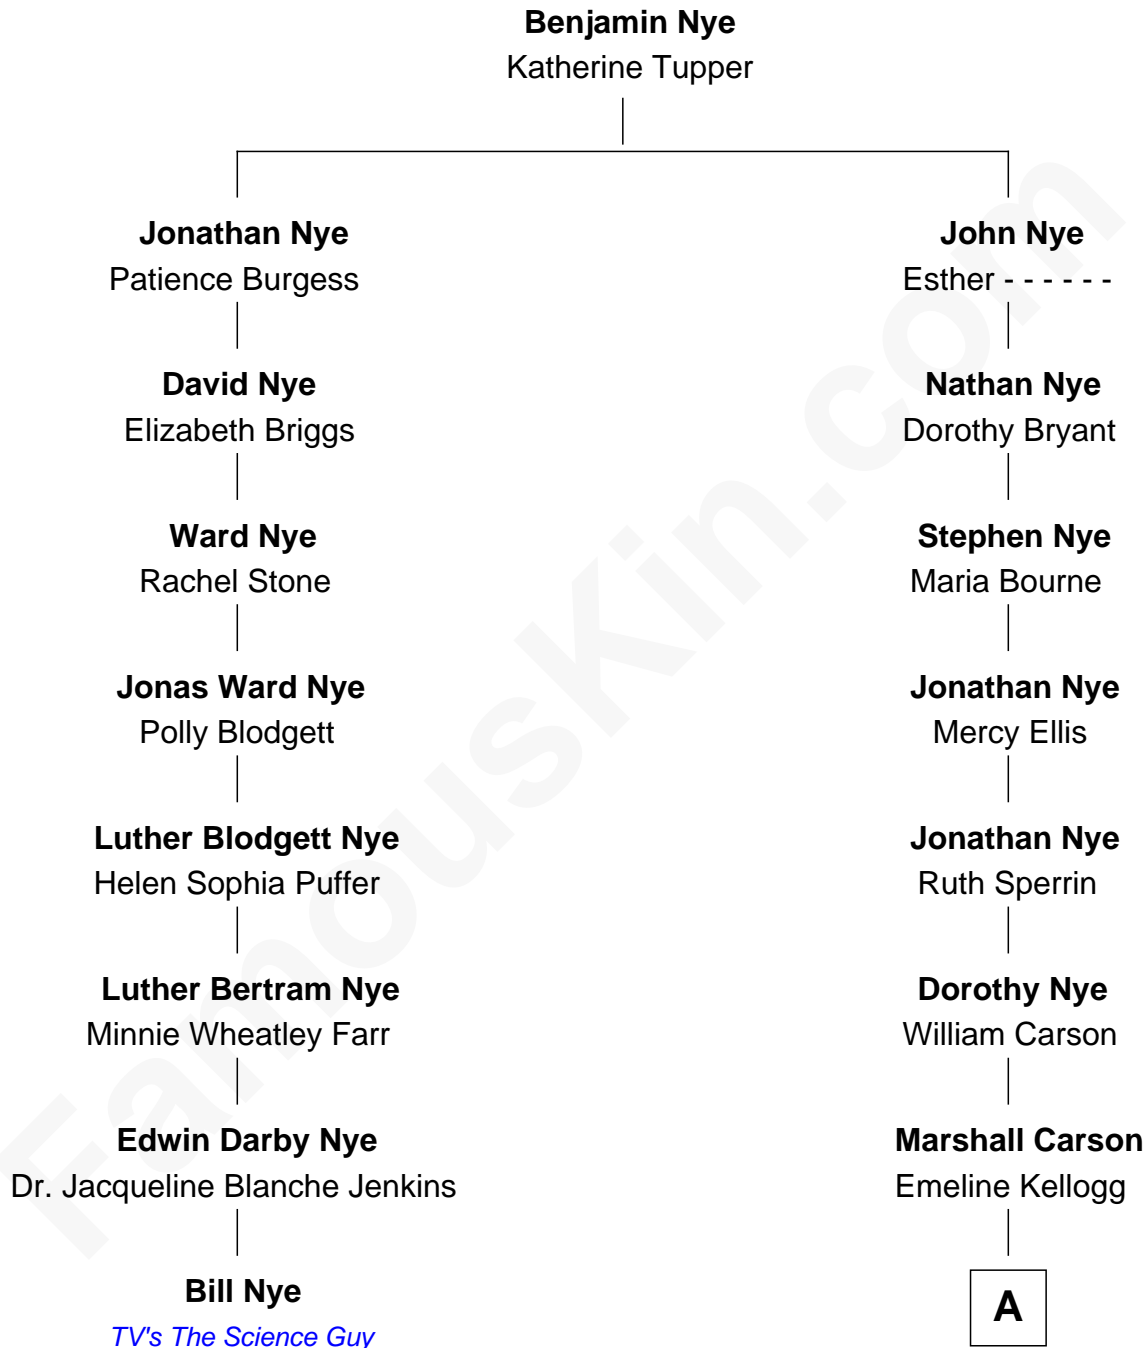

FamousKin.com

Relationship Chart of

Bill Nye

TV's The Science Guy

7th cousin 2 times removed of

Johnny Carson

TV Host - "The Tonight Show"

A

Christopher N. Carson

Ella Bernice Hardy

Homer Lloyd Carson

Ruth E. Hook

Johnny Carson

TV Host - "The Tonight Show"

FamousKin.com