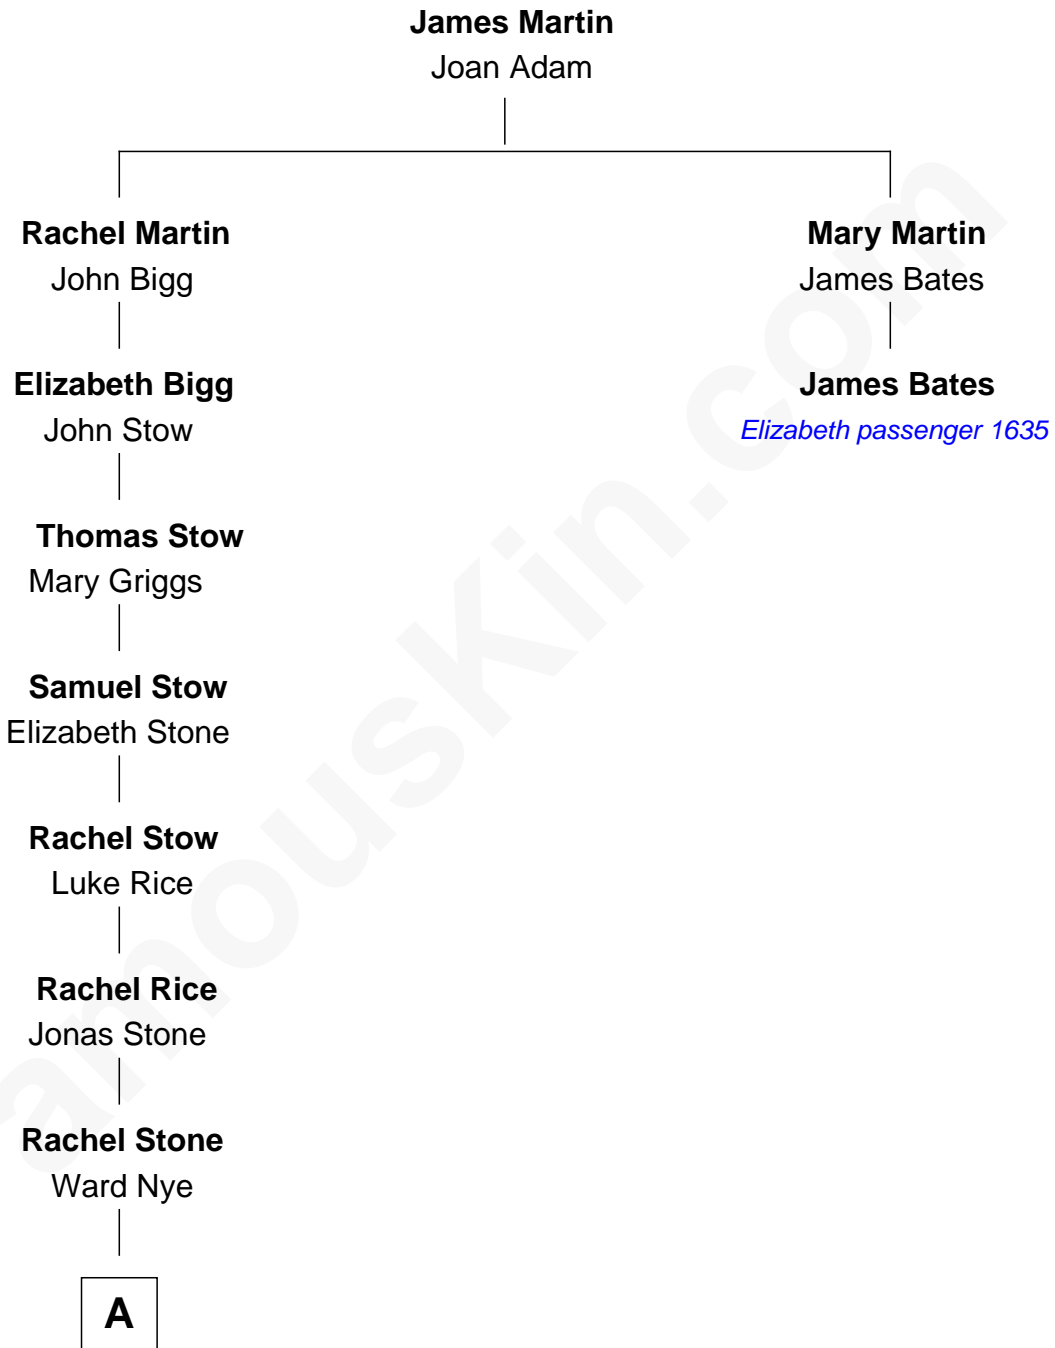

FamousKin.com Relationship Chart of

Bill Nye

TV's The Science Guy

1st cousin 10 times removed of

James Bates

(c1582 - 1655/6) Elizabeth passenger 1635

FamousKin.com