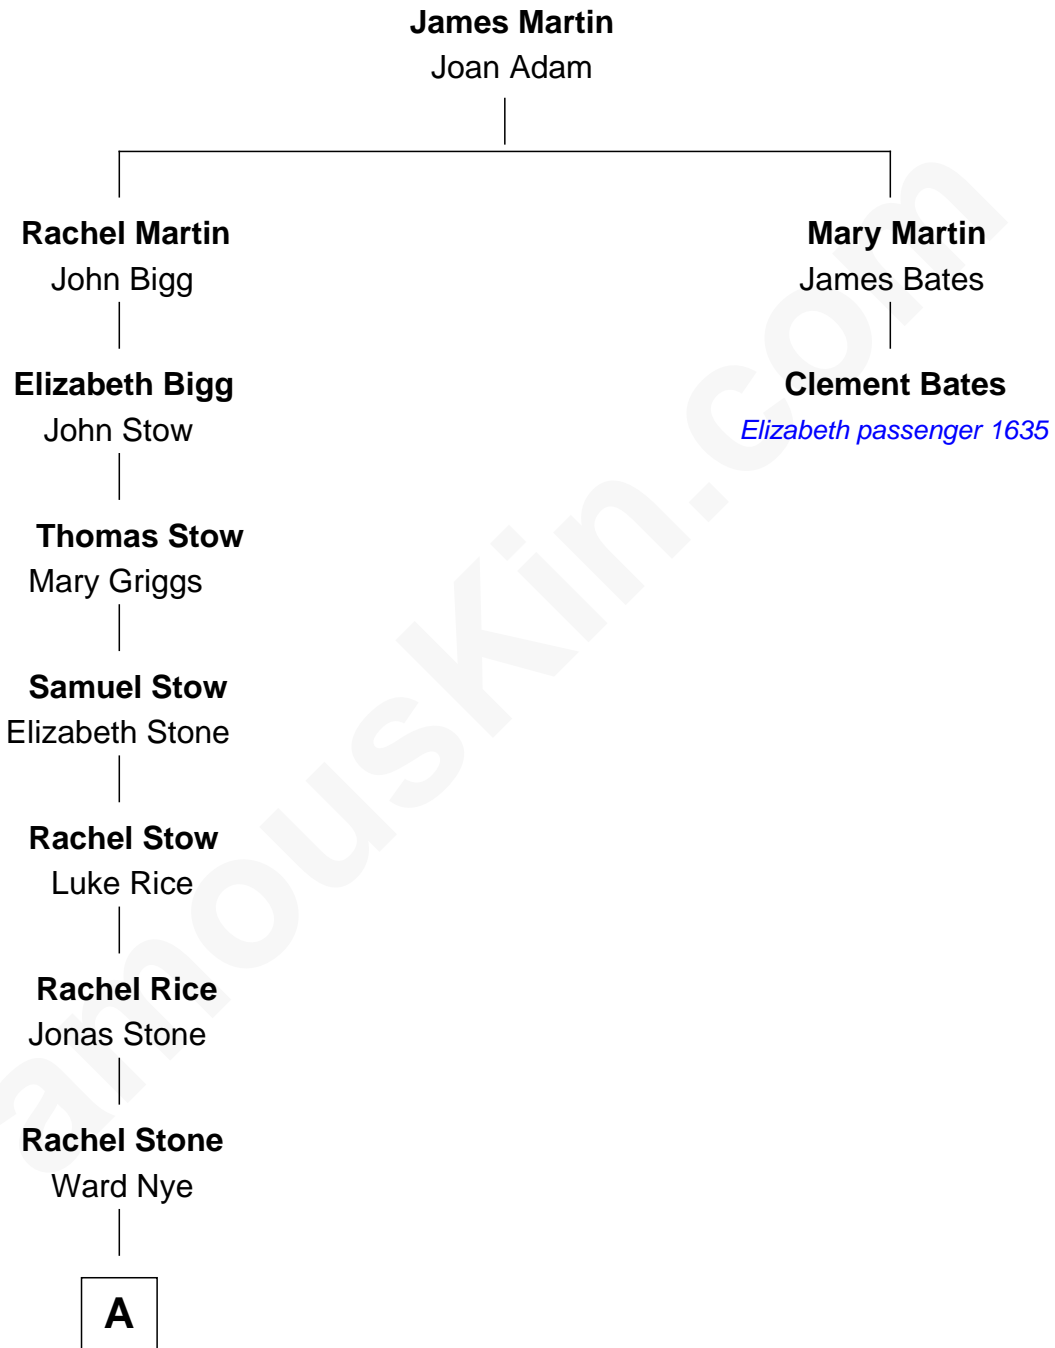

FamousKin.com Relationship Chart of

Bill Nye

TV's The Science Guy

1st cousin 10 times removed of

Clement Bates

(c1594/5 - 1671) Elizabeth passenger 1635

A

Jonas Ward Nye

Polly Blodgett

Luther Blodgett Nye

Helen Sophia Puffer

Luther Bertram Nye

Minnie Wheatley Farr

Edwin Darby Nye

Dr. Jacqueline Blanche Jenkins

Bill Nye

TV's The Science Guy

FamousKin.com