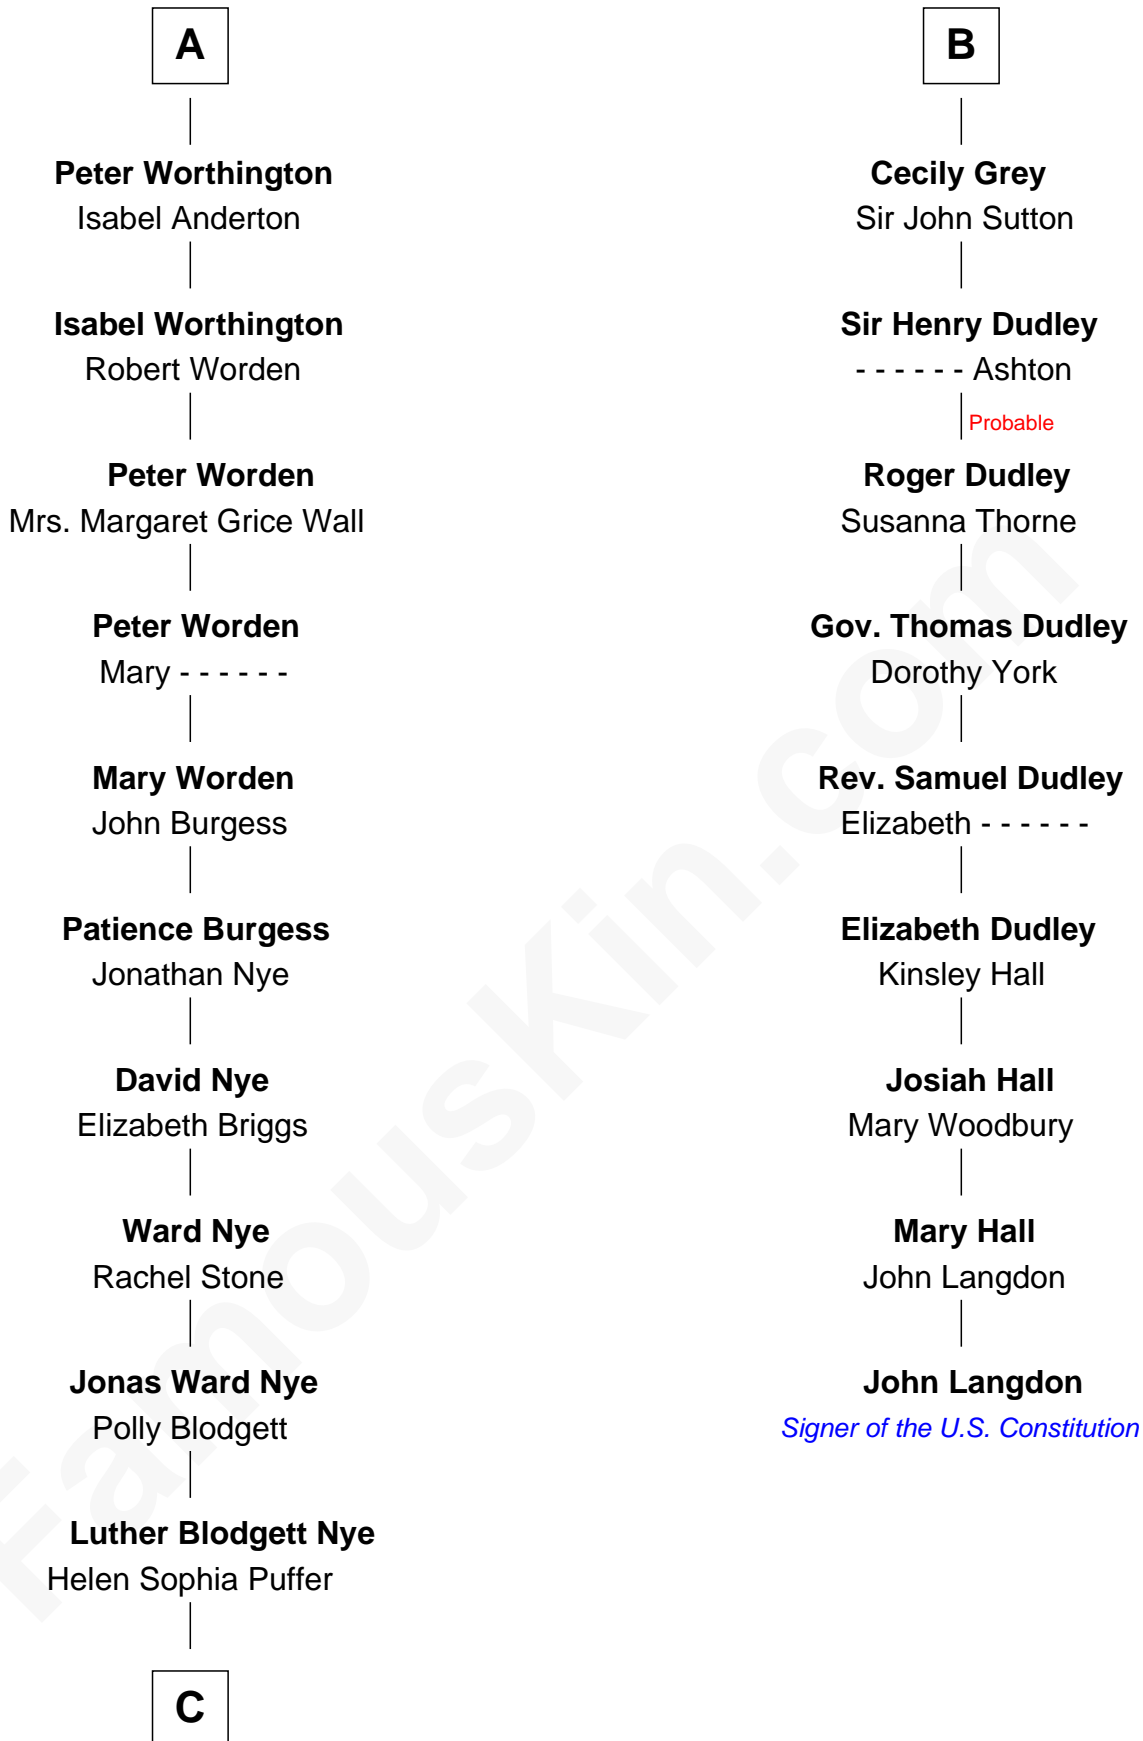

FamousKin.com Relationship Chart of

Bill Nye

TV's The Science Guy

15th cousin 4 times removed of

John Langdon

Signer of the U.S. Constitution

C

—
Luther Bertram Nye
Minnie Wheatley Farr

—
Edwin Darby Nye
Dr. Jacqueline Blanche Jenkins

—
Bill Nye
TV's The Science Guy

FamousKin.com