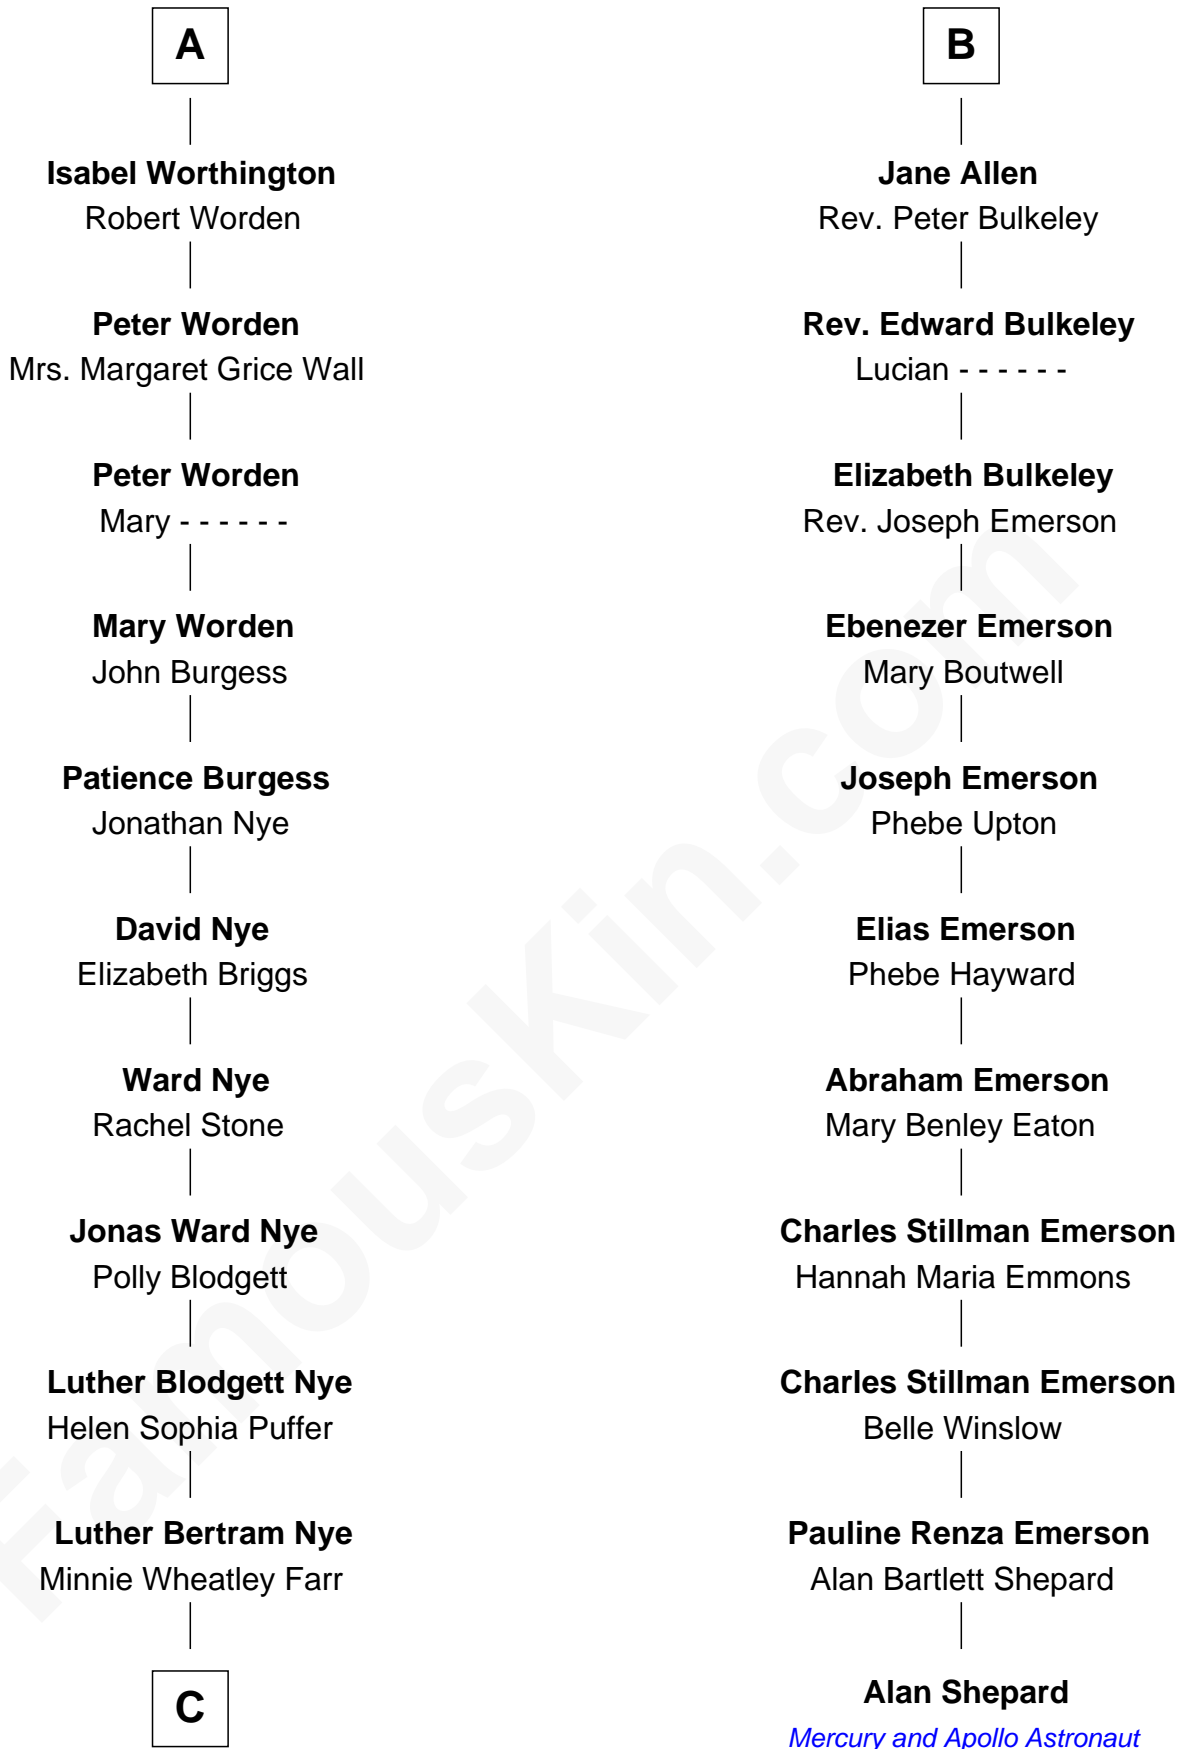

# FamousKin.com Relationship Chart of

**Bill Nye**

*TV's The Science Guy*

17th cousin 1 time removed of

**Alan Shepard**

*Mercury and Apollo Astronaut*

**C**

—  
**Edwin Darby Nye**  
Dr. Jacqueline Blanche Jenkins

—  
**Bill Nye**  
*TV's The Science Guy*

FamousKin.com