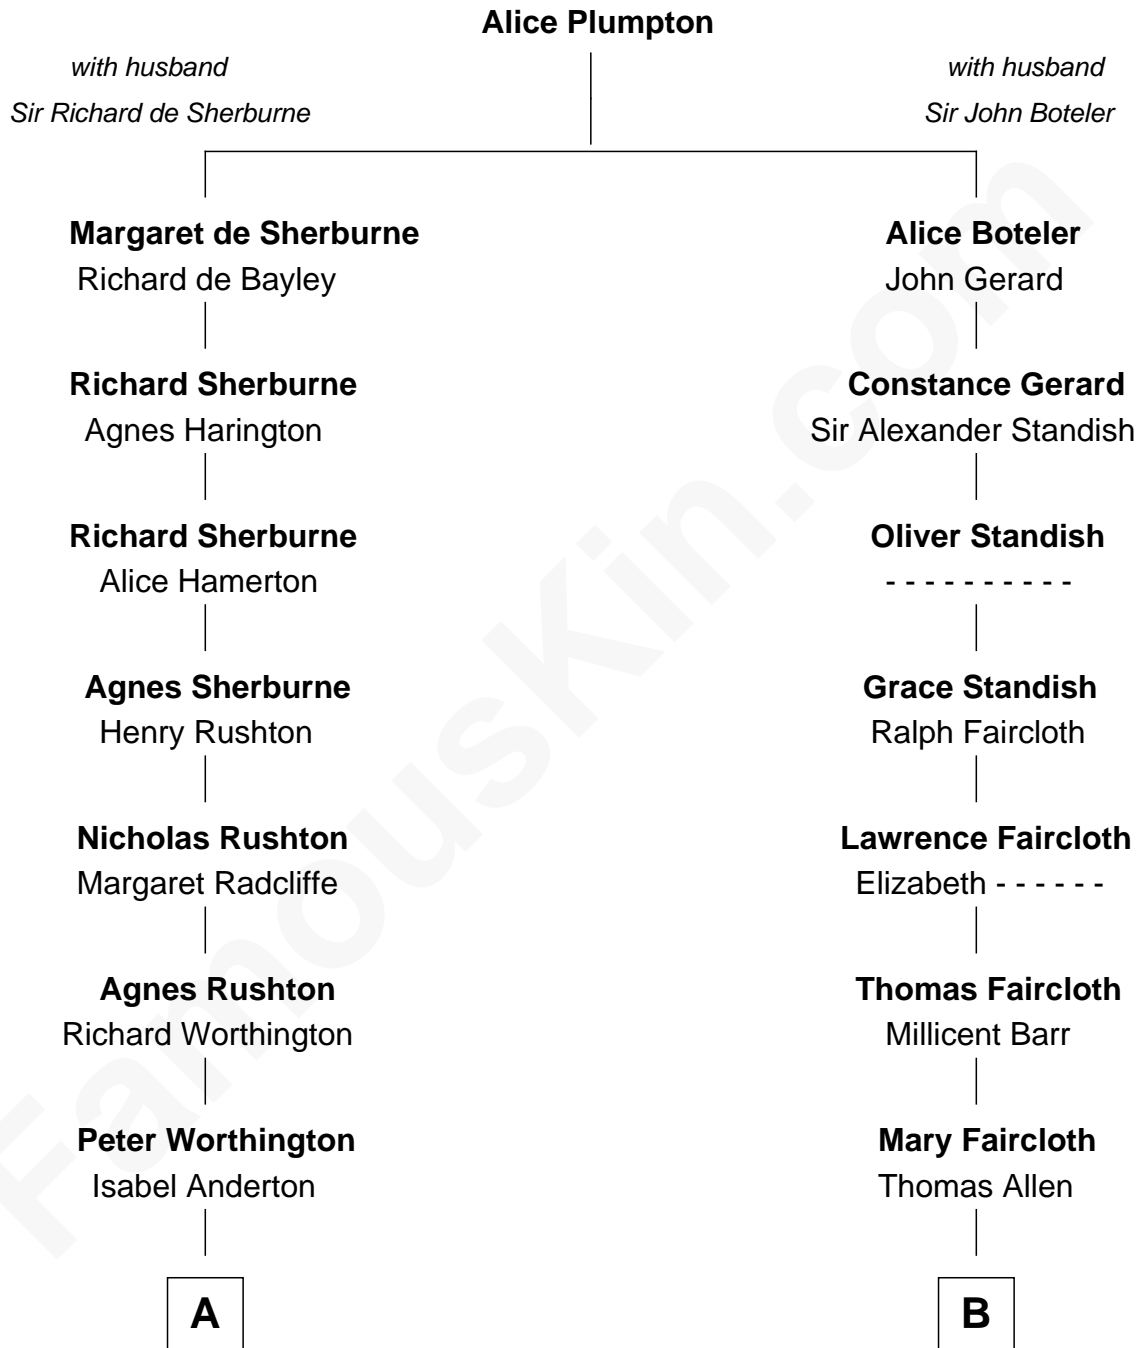

# FamousKin.com Relationship Chart of

**Bill Nye**

*TV's The Science Guy*

17th cousin 1 time removed of

**Alan Shepard**

*Mercury and Apollo Astronaut*

**C**

—  
**Edwin Darby Nye**  
Dr. Jacqueline Blanche Jenkins

—  
**Bill Nye**  
*TV's The Science Guy*

FamousKin.com