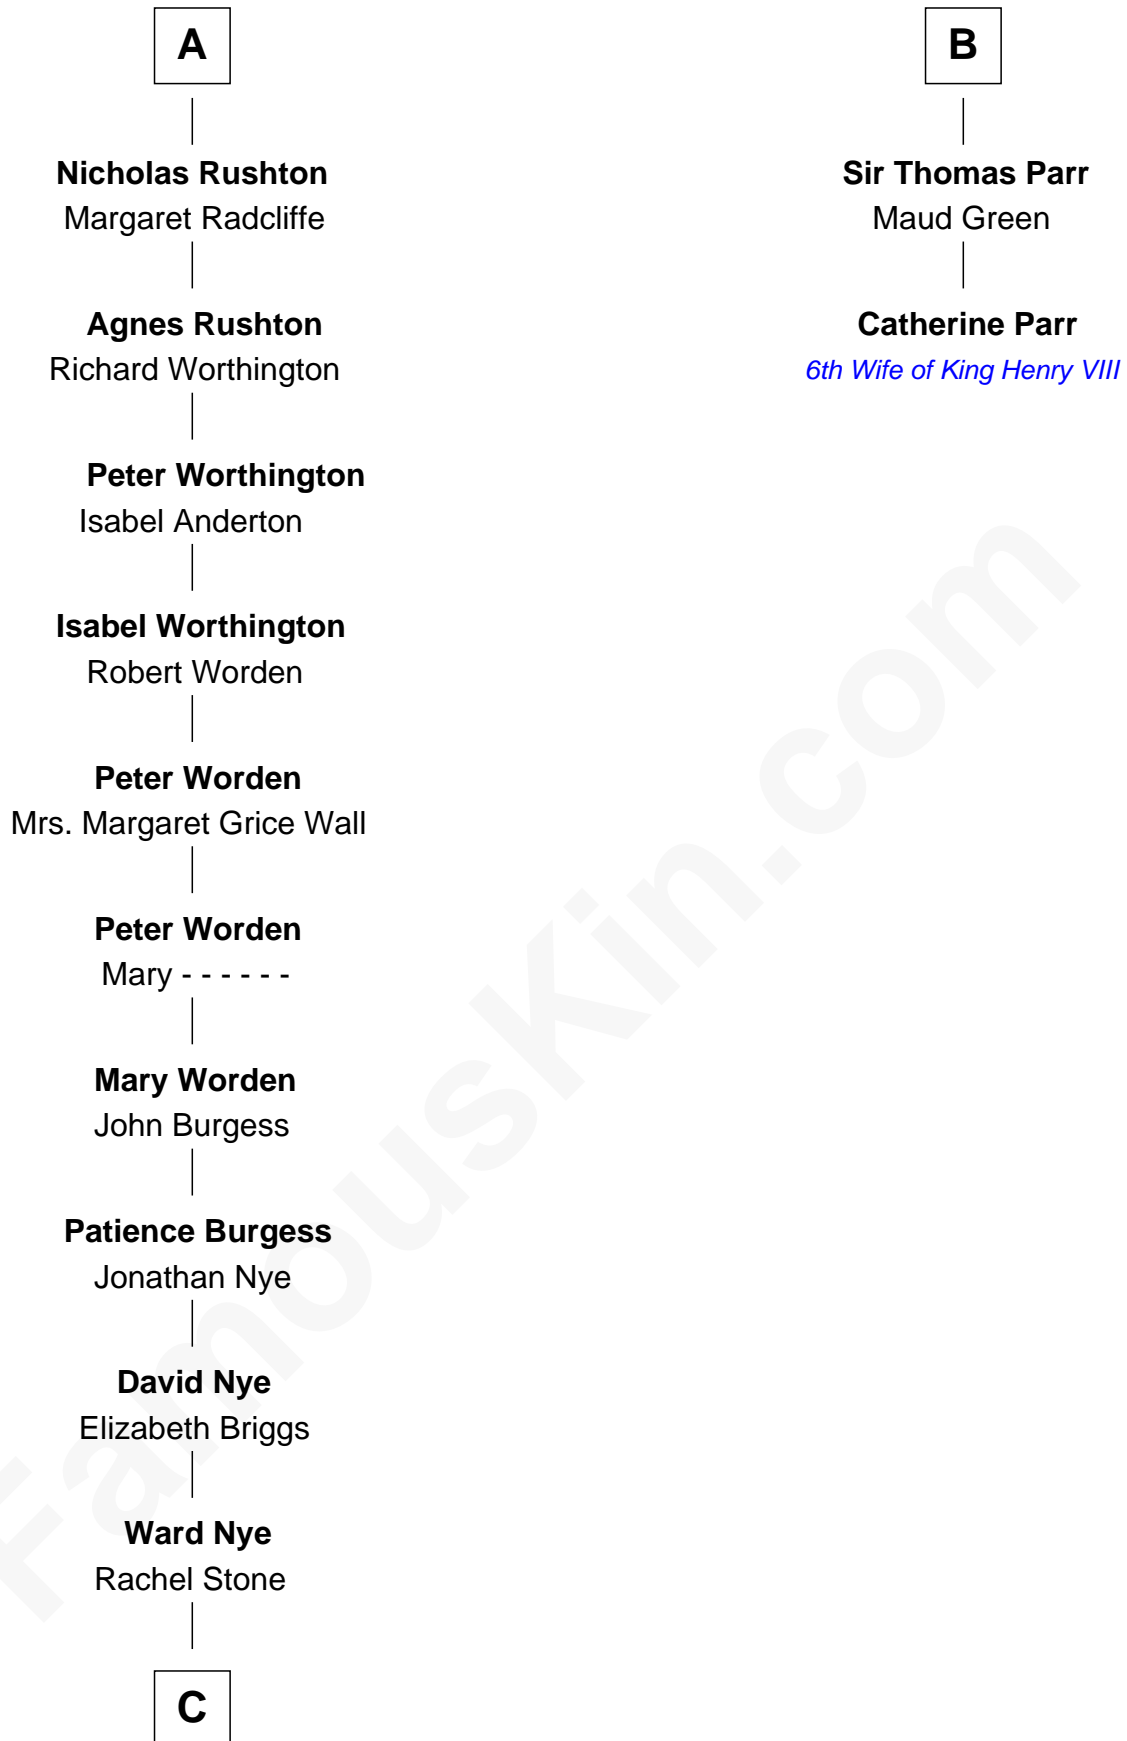

FamousKin.com Relationship Chart of

Bill Nye

TV's The Science Guy

8th cousin 13 times removed of

Catherine Parr

6th Wife of King Henry VIII

Sir William de Ros

Eustache Fitz Ralph