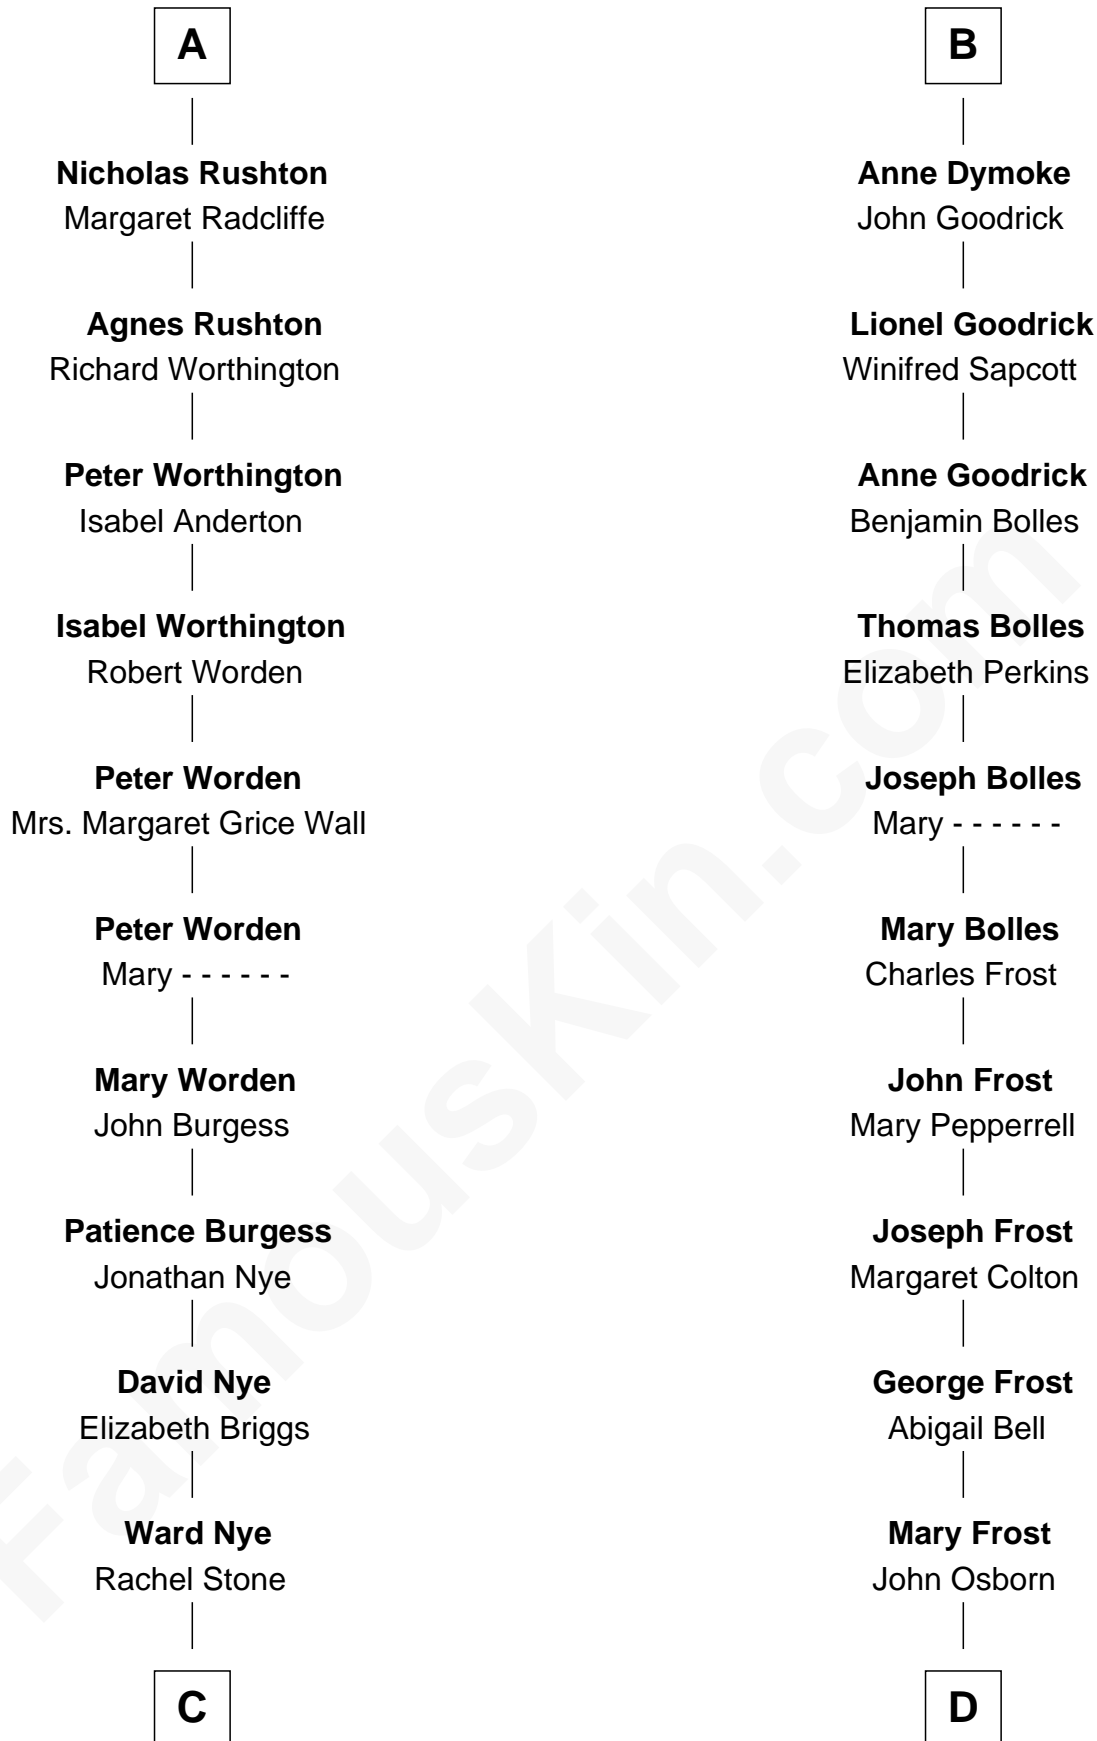

FamousKin.com Relationship Chart of

Bill Nye

TV's The Science Guy

21st cousin of

Lucille Ball

TV Actress - "I Love Lucy"

Sir William de Ros

Eustache Fitz Ralph

C

Jonas Ward Nye

Polly Blodgett

Luther Blodgett Nye

Helen Sophia Puffer

Luther Bertram Nye

Minnie Wheatley Farr

Edwin Darby Nye