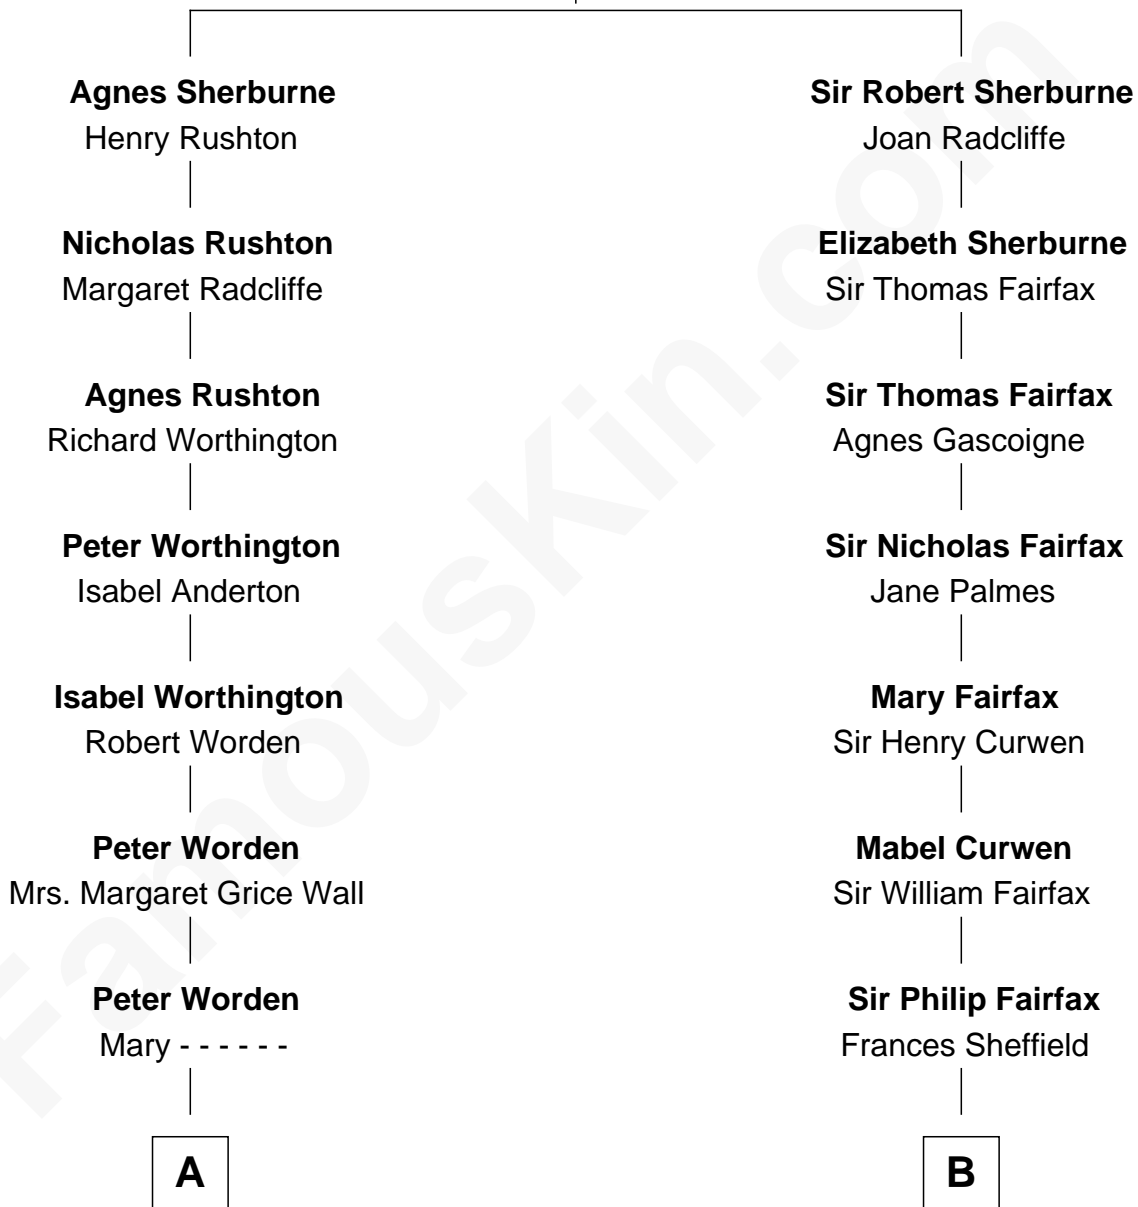

FamousKin.com Relationship Chart of

Bill Nye

TV's The Science Guy

15th cousin 4 times removed of

Ellen DeGeneres

Comedienne and TV Personality

Richard Sherburne

Alice Hamerton