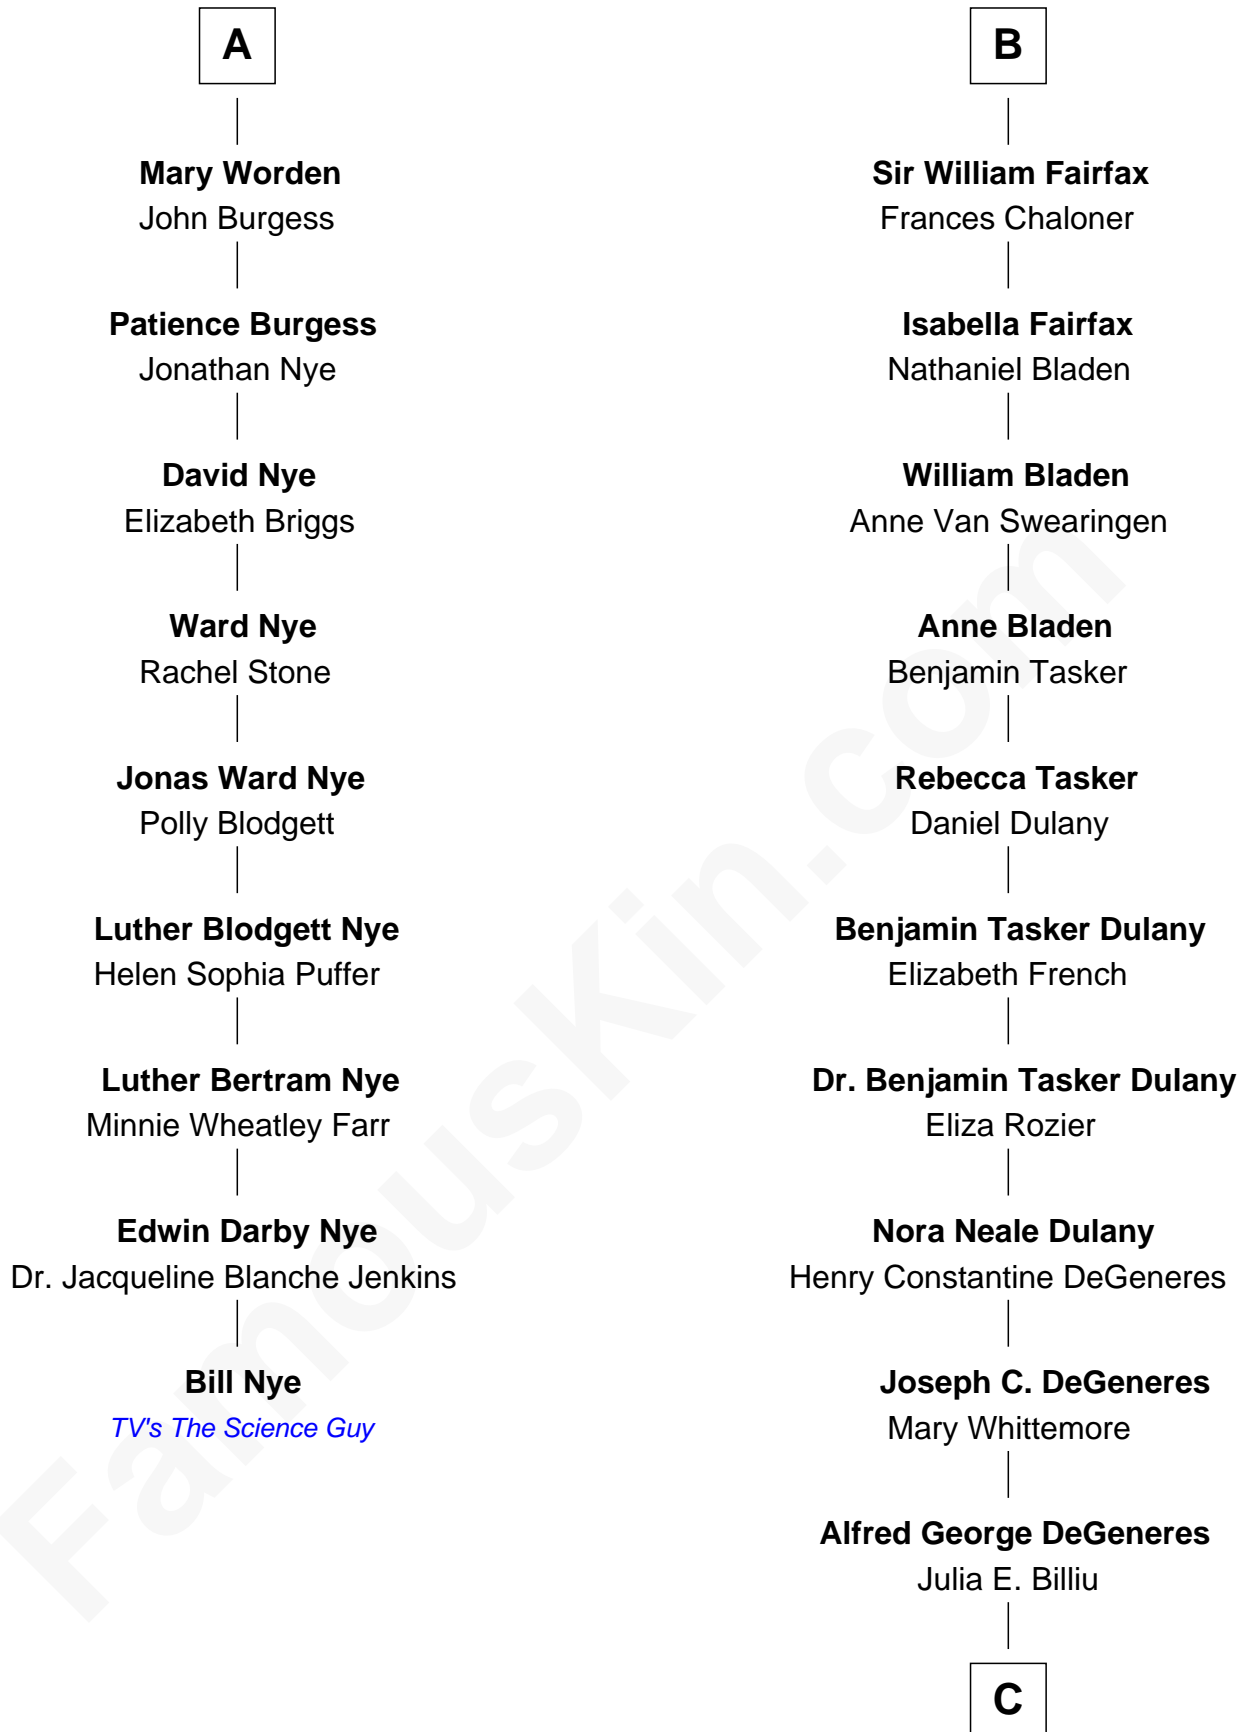

FamousKin.com Relationship Chart of

Bill Nye

TV's The Science Guy

15th cousin 4 times removed of

Ellen DeGeneres

Comedienne and TV Personality

Richard Sherburne

Alice Hamerton