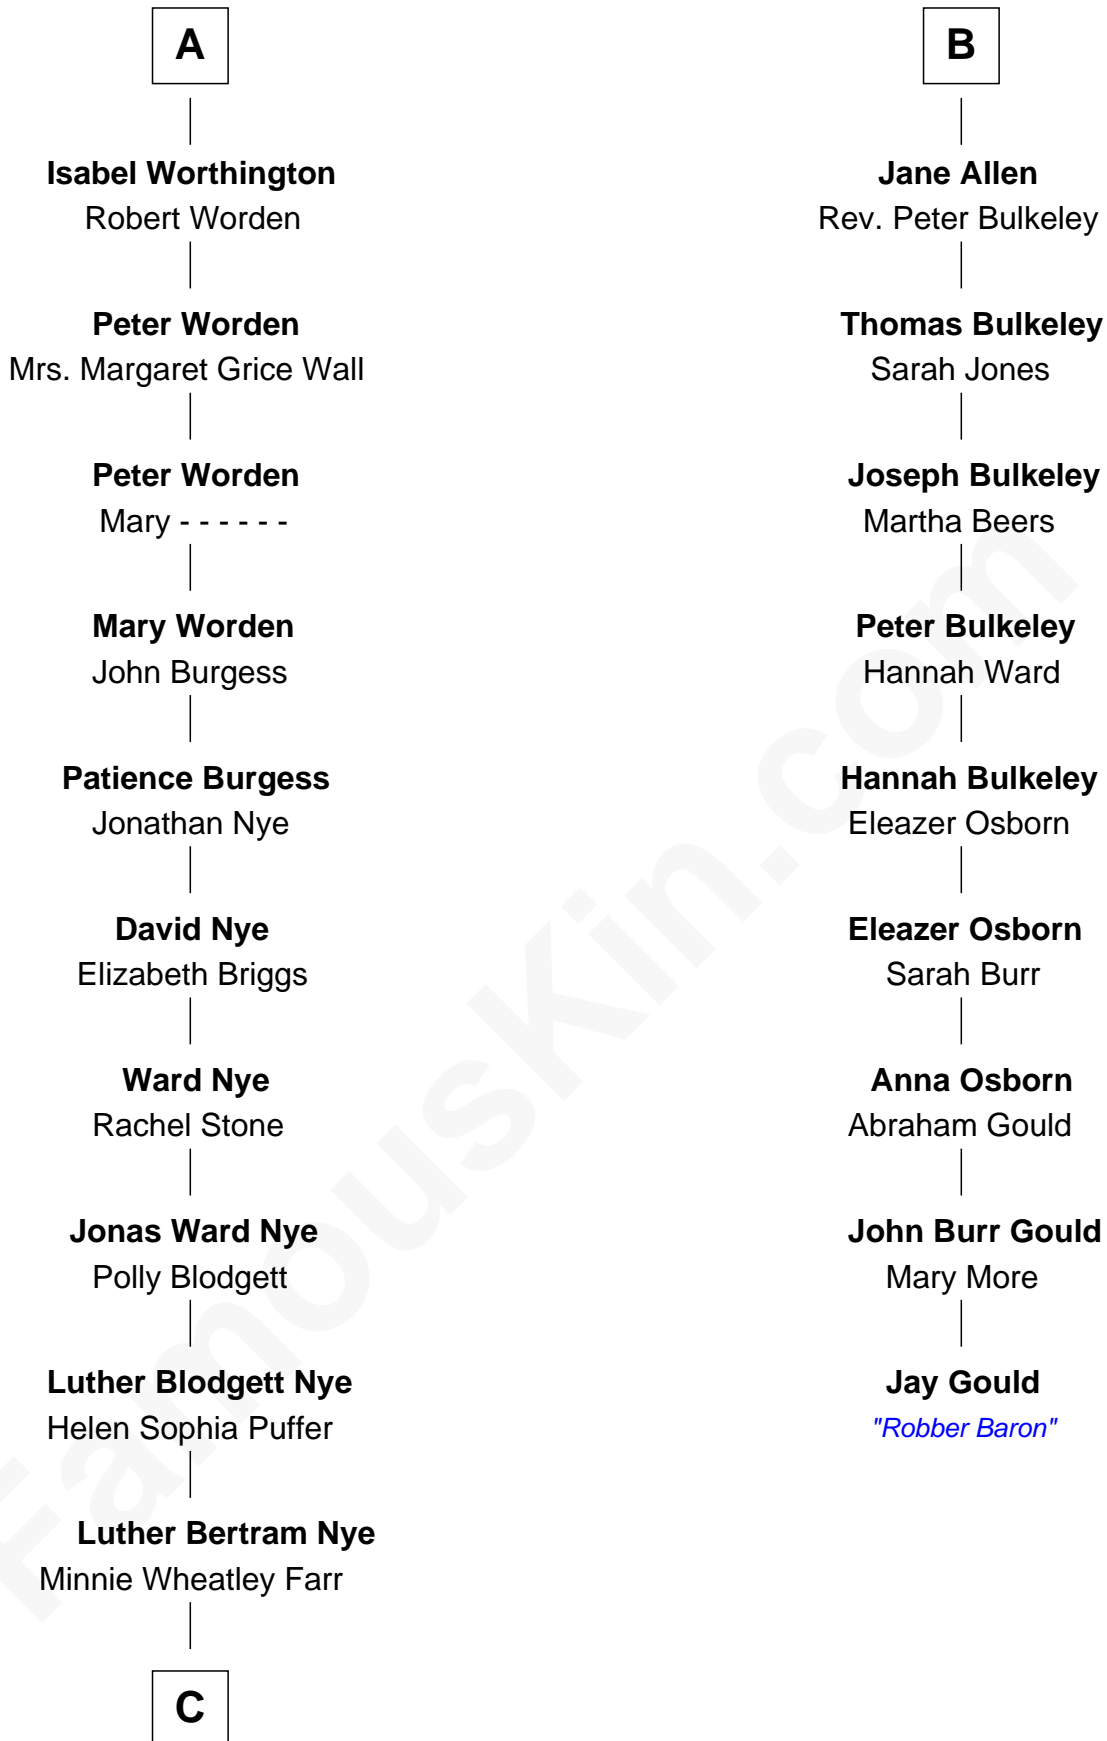

FamousKin.com Relationship Chart of

Bill Nye

TV's The Science Guy

15th cousin 3 times removed of

Jay Gould

American Railroad "Robber Baron"

C

Edwin Darby Nye
Dr. Jacqueline Blanche Jenkins

Bill Nye
TV's The Science Guy

FamousKin.com