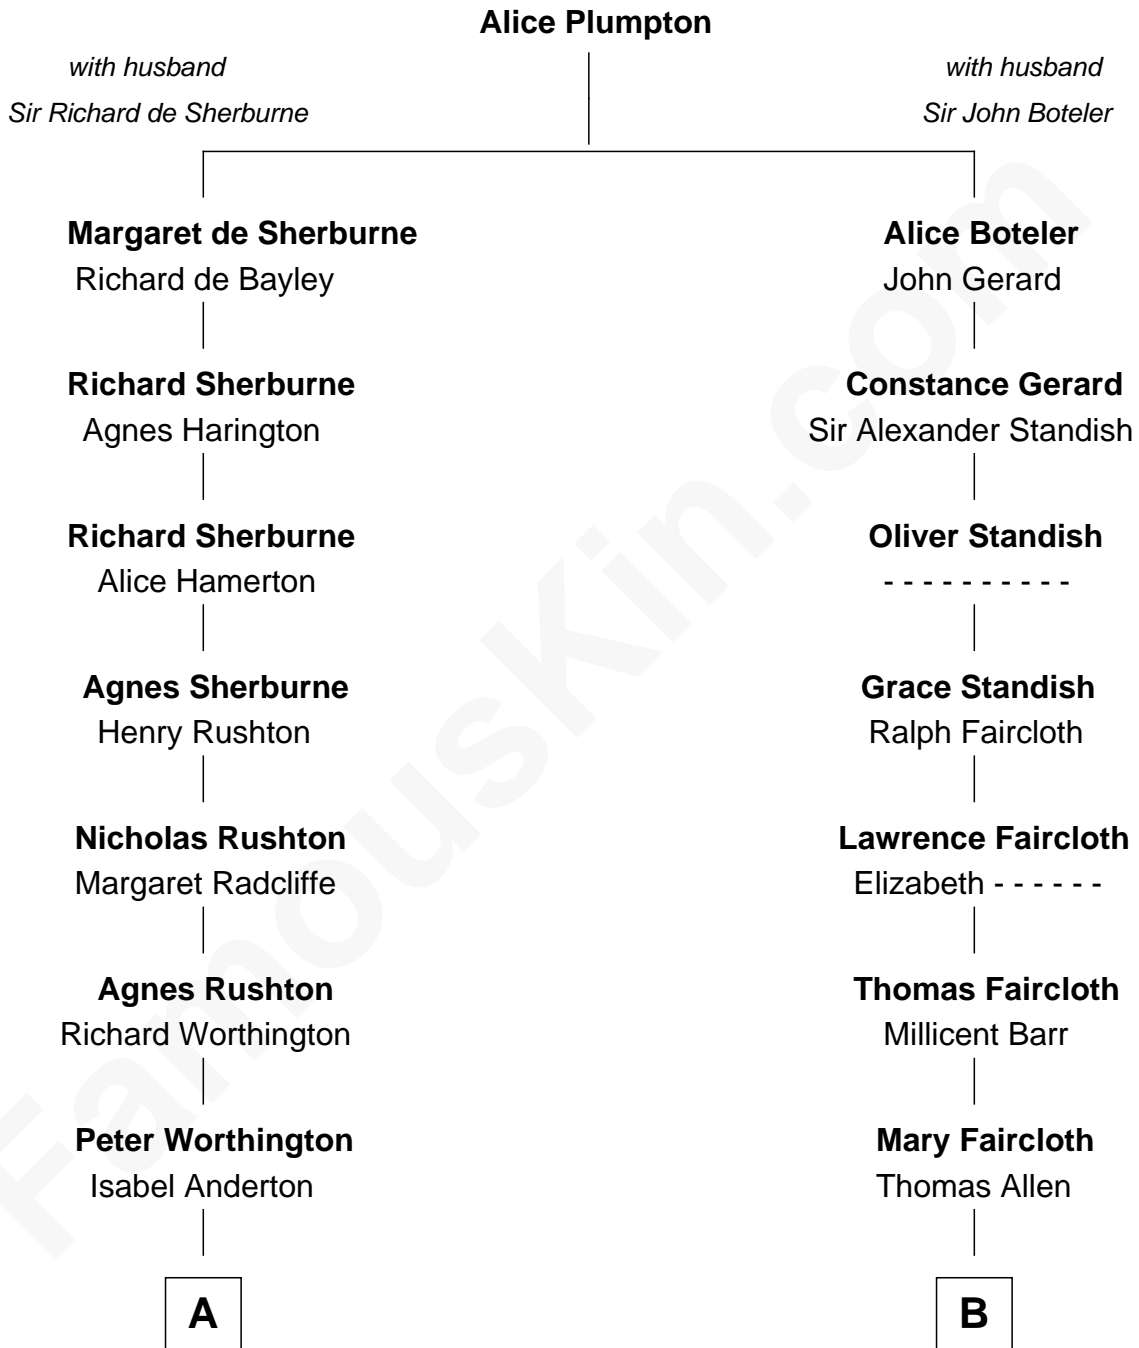

FamousKin.com Relationship Chart of

Bill Nye

TV's The Science Guy

15th cousin 3 times removed of

Jay Gould

American Railroad "Robber Baron"

C

Edwin Darby Nye
Dr. Jacqueline Blanche Jenkins

Bill Nye
TV's The Science Guy

FamousKin.com