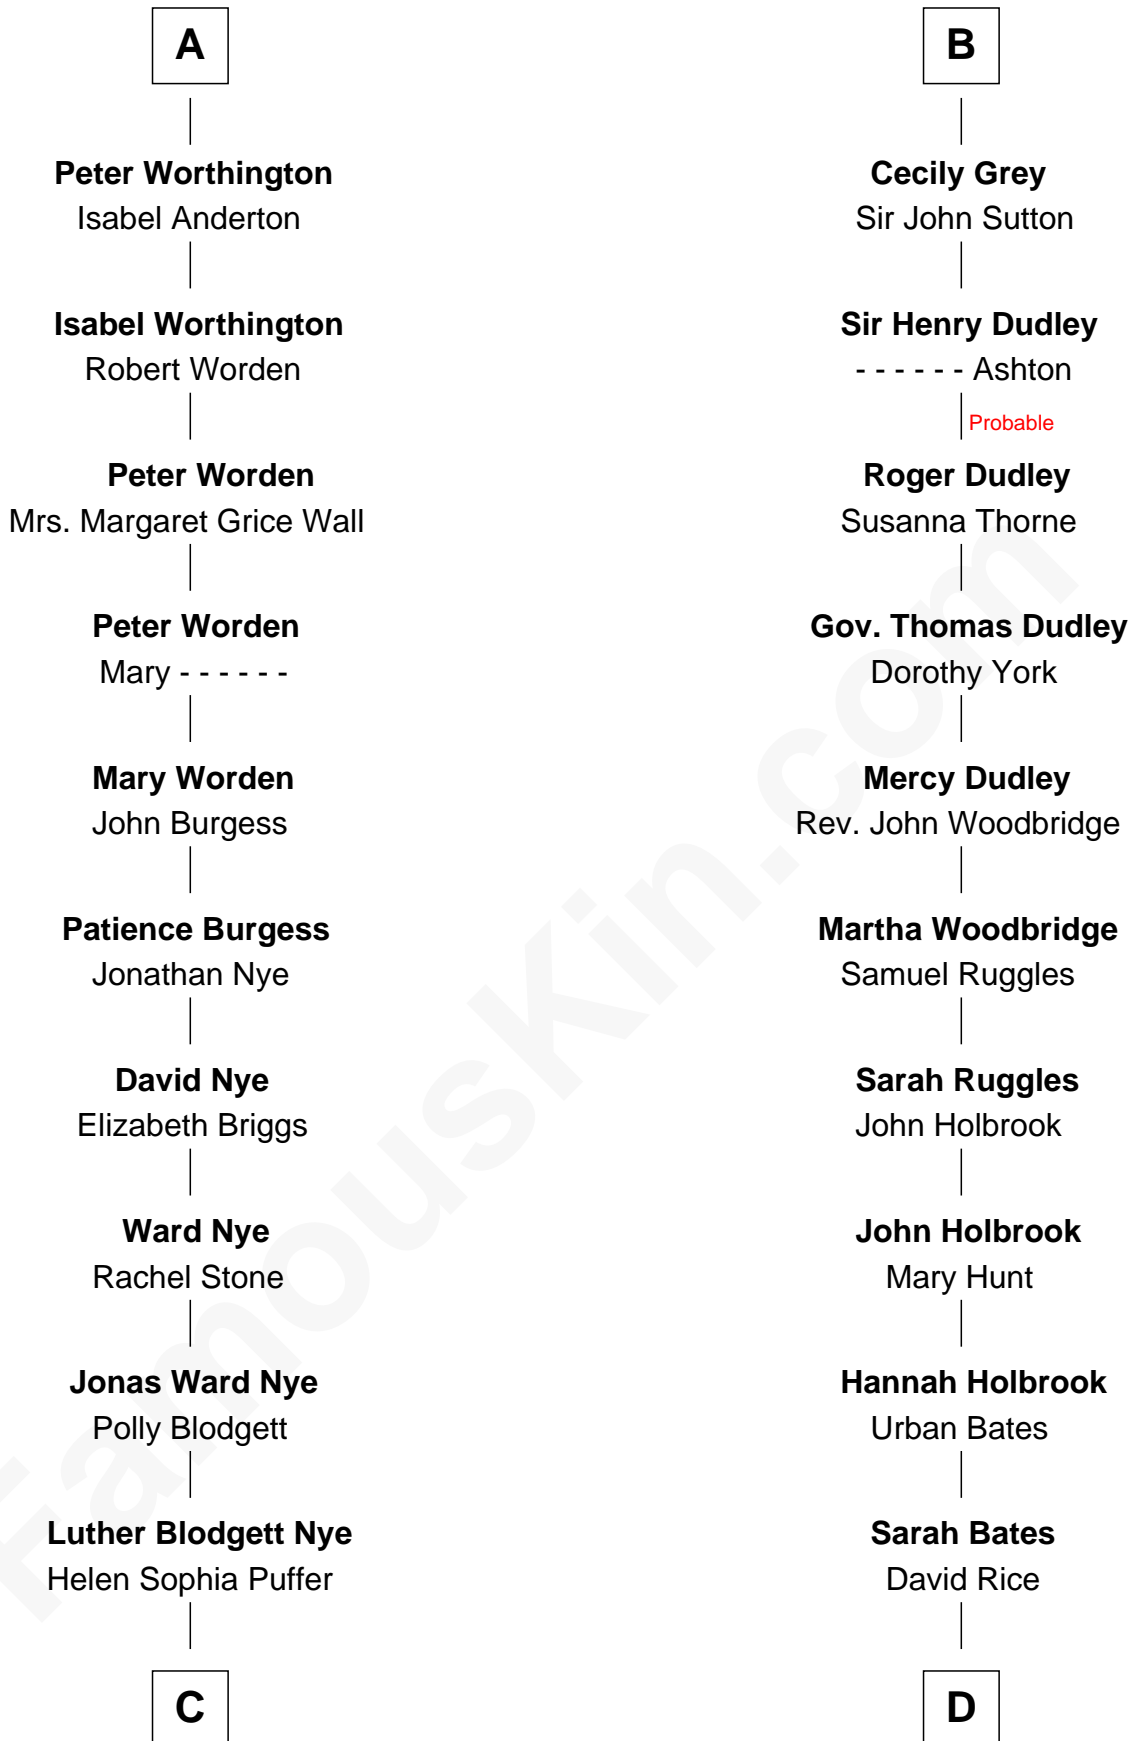

## Relationship Chart of

### Bill Nye

*TV's The Science Guy*

18th cousin 1 time removed of

### William Marsh Rice

*Founder of Rice University*

**Sir John de Harington**

Joan - - - - -

**C**

**Luther Bertram Nye**  
Minnie Wheatley Farr

**Edwin Darby Nye**  
Dr. Jacqueline Blanche Jenkins

**Bill Nye**  
*TV's The Science Guy*

**D**

**David Rice**  
Patty Hall

**William Marsh Rice**  
*Founder of Rice University*

FamousKin.com