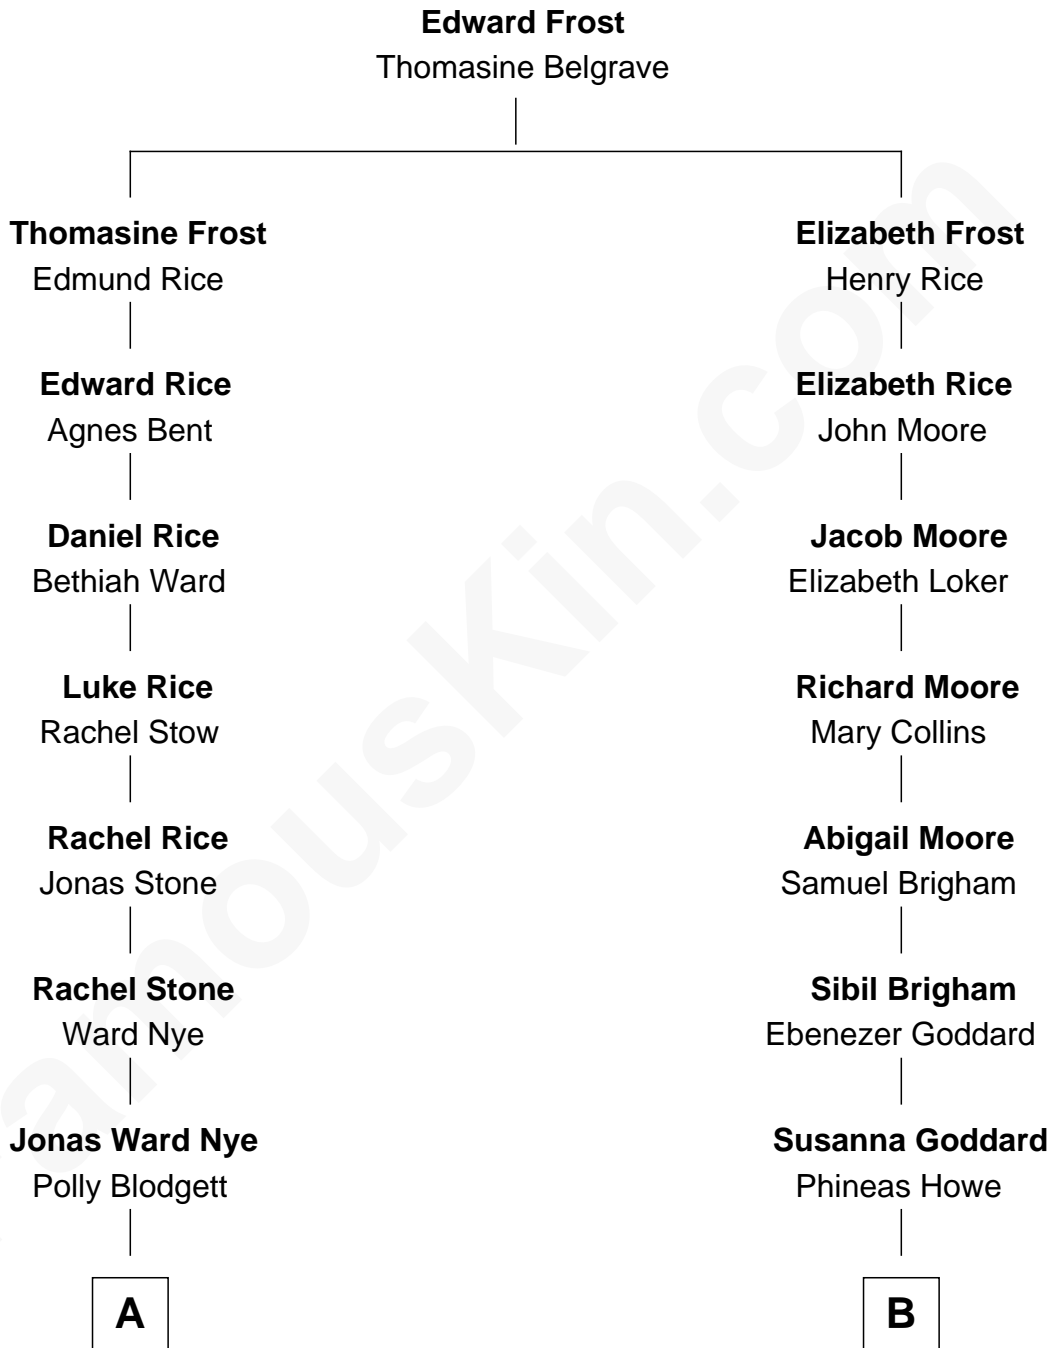

FamousKin.com Relationship Chart of

Bill Nye

TV's The Science Guy

8th cousin 2 times removed of

Brigham Young

2nd President of the Mormon Church

FamousKin.com