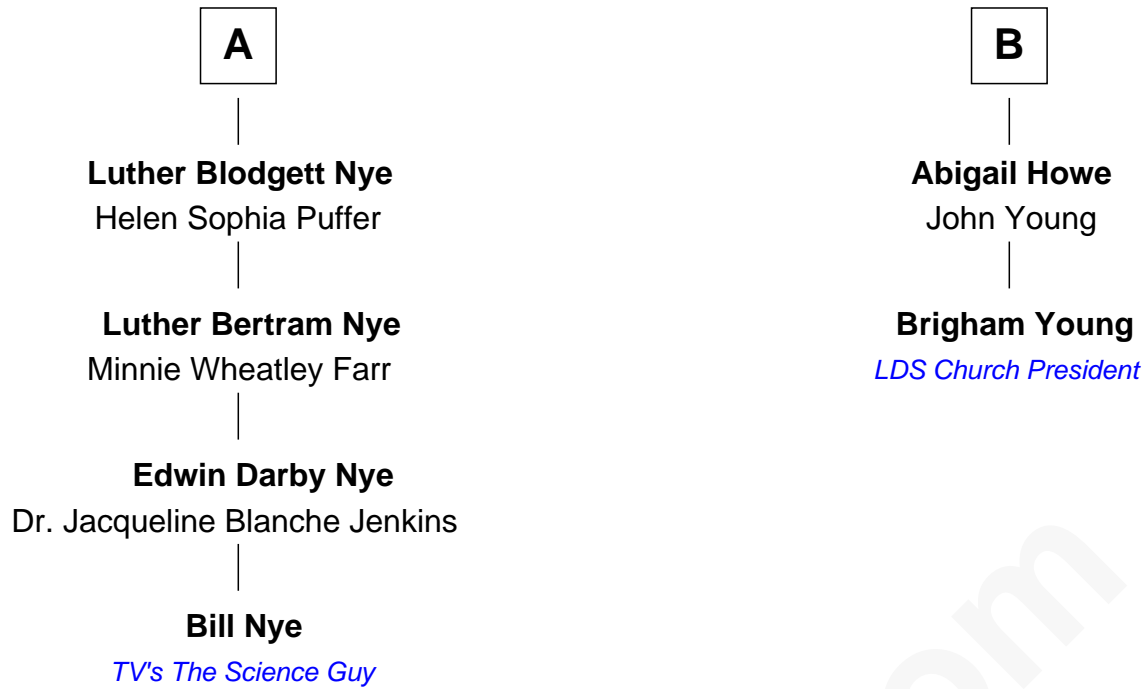

FamousKin.com Relationship Chart of

Bill Nye

TV's The Science Guy

8th cousin 2 times removed of

Brigham Young

2nd President of the Mormon Church

----- Rice

Edmund Rice
Thomasine Frost

Edward Rice
Agnes Bent

Daniel Rice
Bethiah Ward

Luke Rice
Rachel Stow

Rachel Rice
Jonas Stone

Rachel Stone
Ward Nye

Jonas Ward Nye
Polly Blodgett

A

Henry Rice

Elizabeth Frost

Elizabeth Rice
John Moore

Jacob Moore
Elizabeth Loker

Richard Moore
Mary Collins

Abigail Moore
Samuel Brigham

Sibil Brigham
Ebenezer Goddard

Susanna Goddard
Phineas Howe

B

FamousKin.com