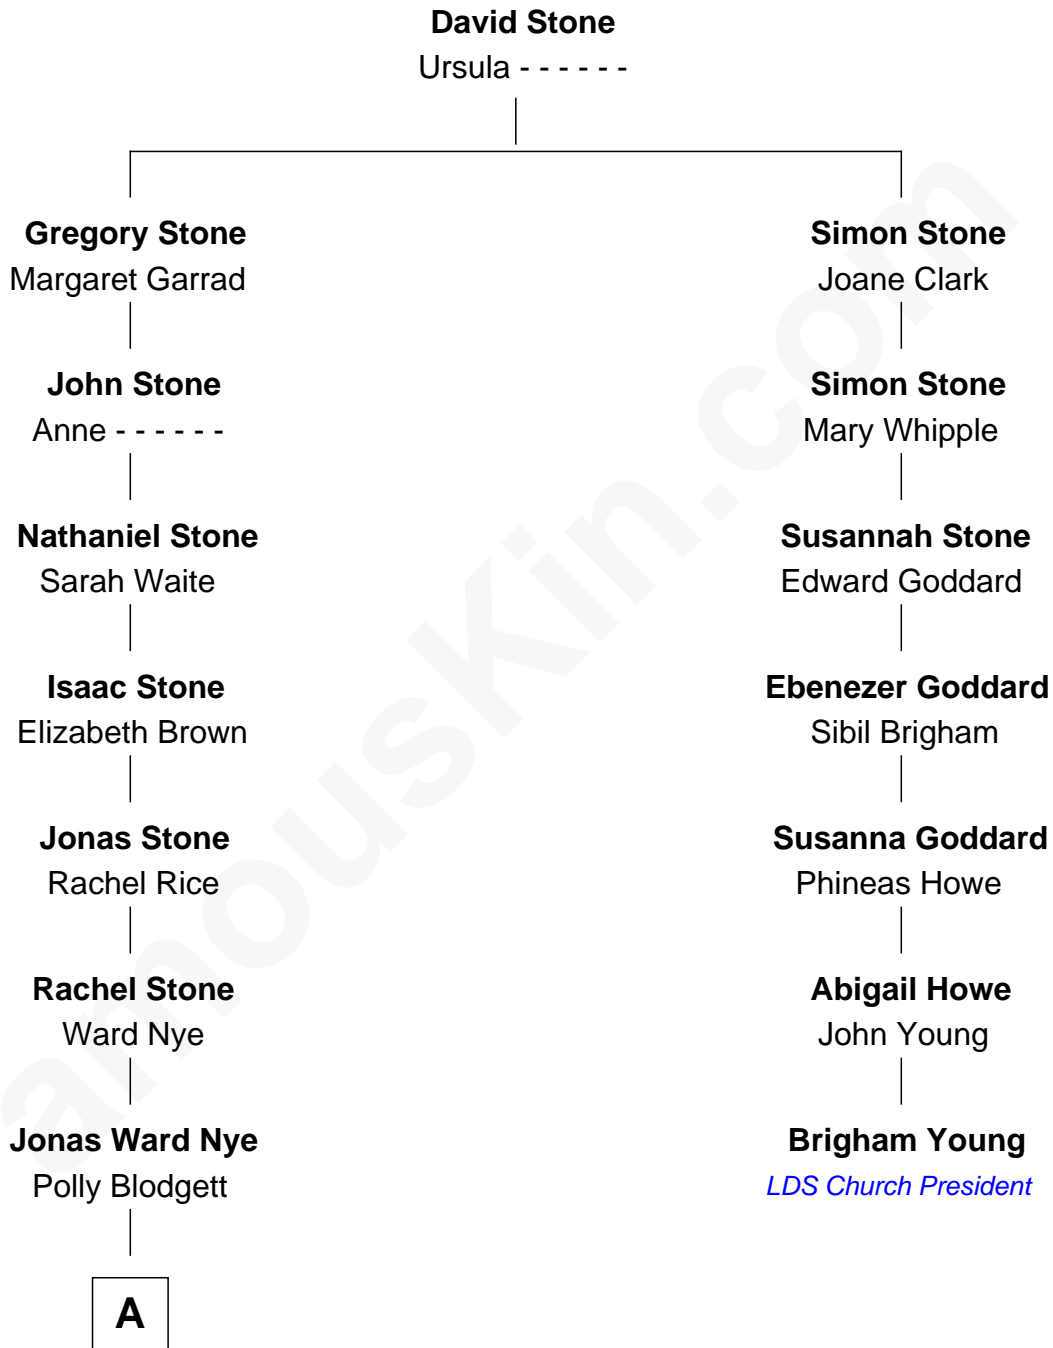

FamousKin.com Relationship Chart of

Bill Nye

TV's The Science Guy

6th cousin 4 times removed of

Brigham Young

2nd President of the Mormon Church

A

—
Luther Blodgett Nye

Helen Sophia Puffer

—
Luther Bertram Nye

Minnie Wheatley Farr

—
Edwin Darby Nye

Dr. Jacqueline Blanche Jenkins

—
Bill Nye

TV's The Science Guy

FamousKin.com