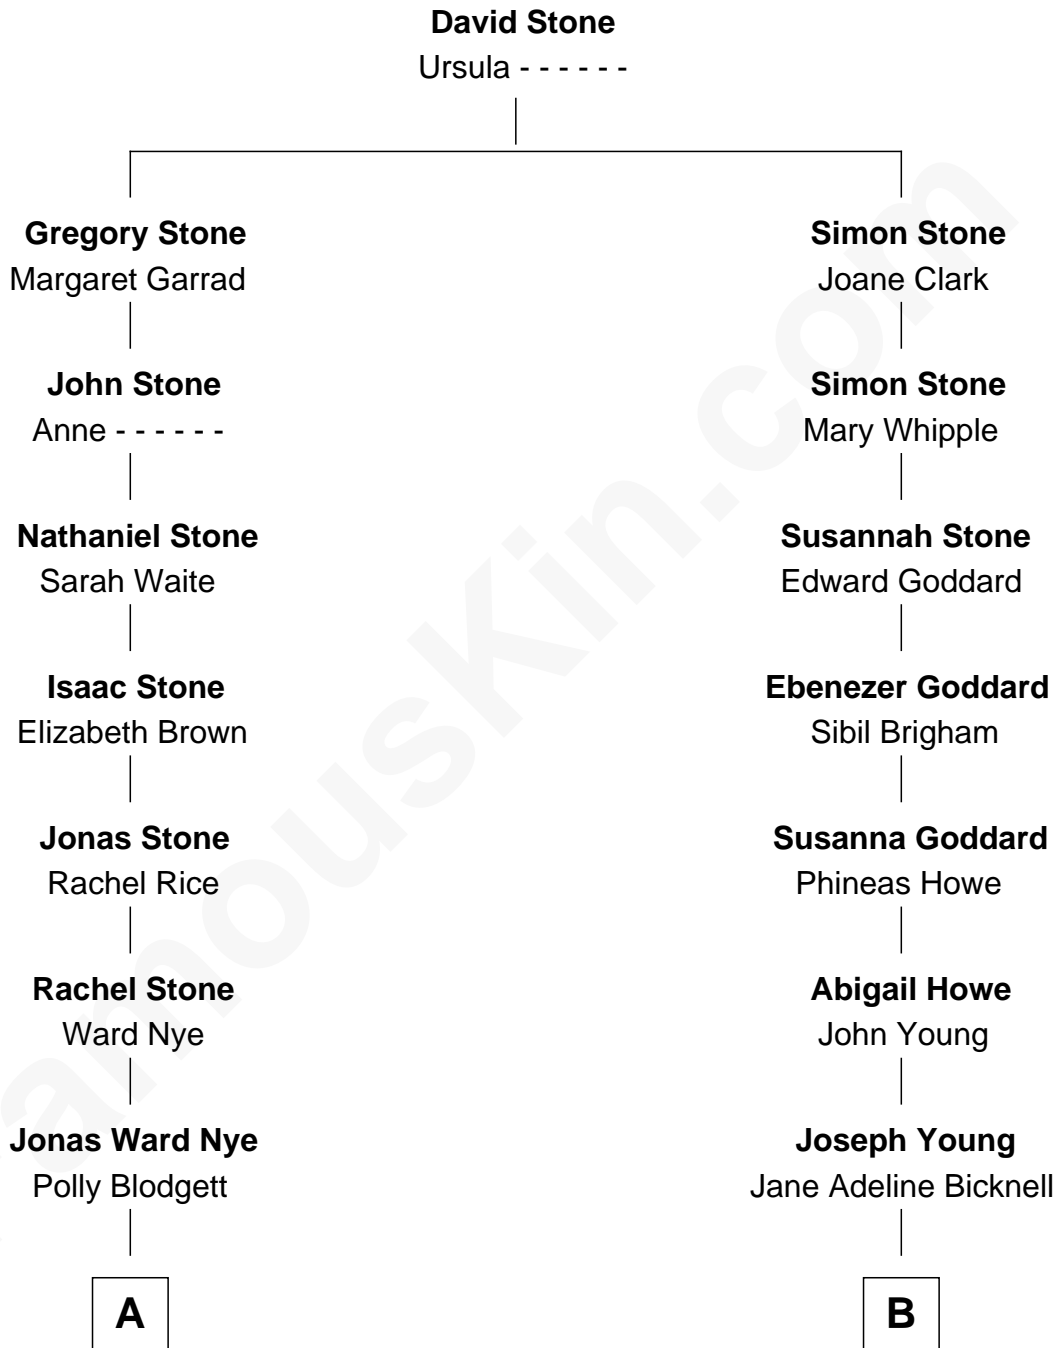

FamousKin.com Relationship Chart of

Bill Nye

TV's The Science Guy

10th cousin 1 time removed of

Steve Young

NFL Hall of Fame Quarterback

A

Luther Blodgett Nye

Helen Sophia Puffer

Luther Bertram Nye

Minnie Wheatley Farr

Edwin Darby Nye

Dr. Jacqueline Blanche Jenkins

Bill Nye

TV's The Science Guy

B

Seymour Bicknell Young

Ann Elizabeth Riter

Seymour Bicknell Young

Carlie Louine Clawson

Scott Richmond Young

Louise Leonard

LeGrande L. Young

Sherry Ann Steed