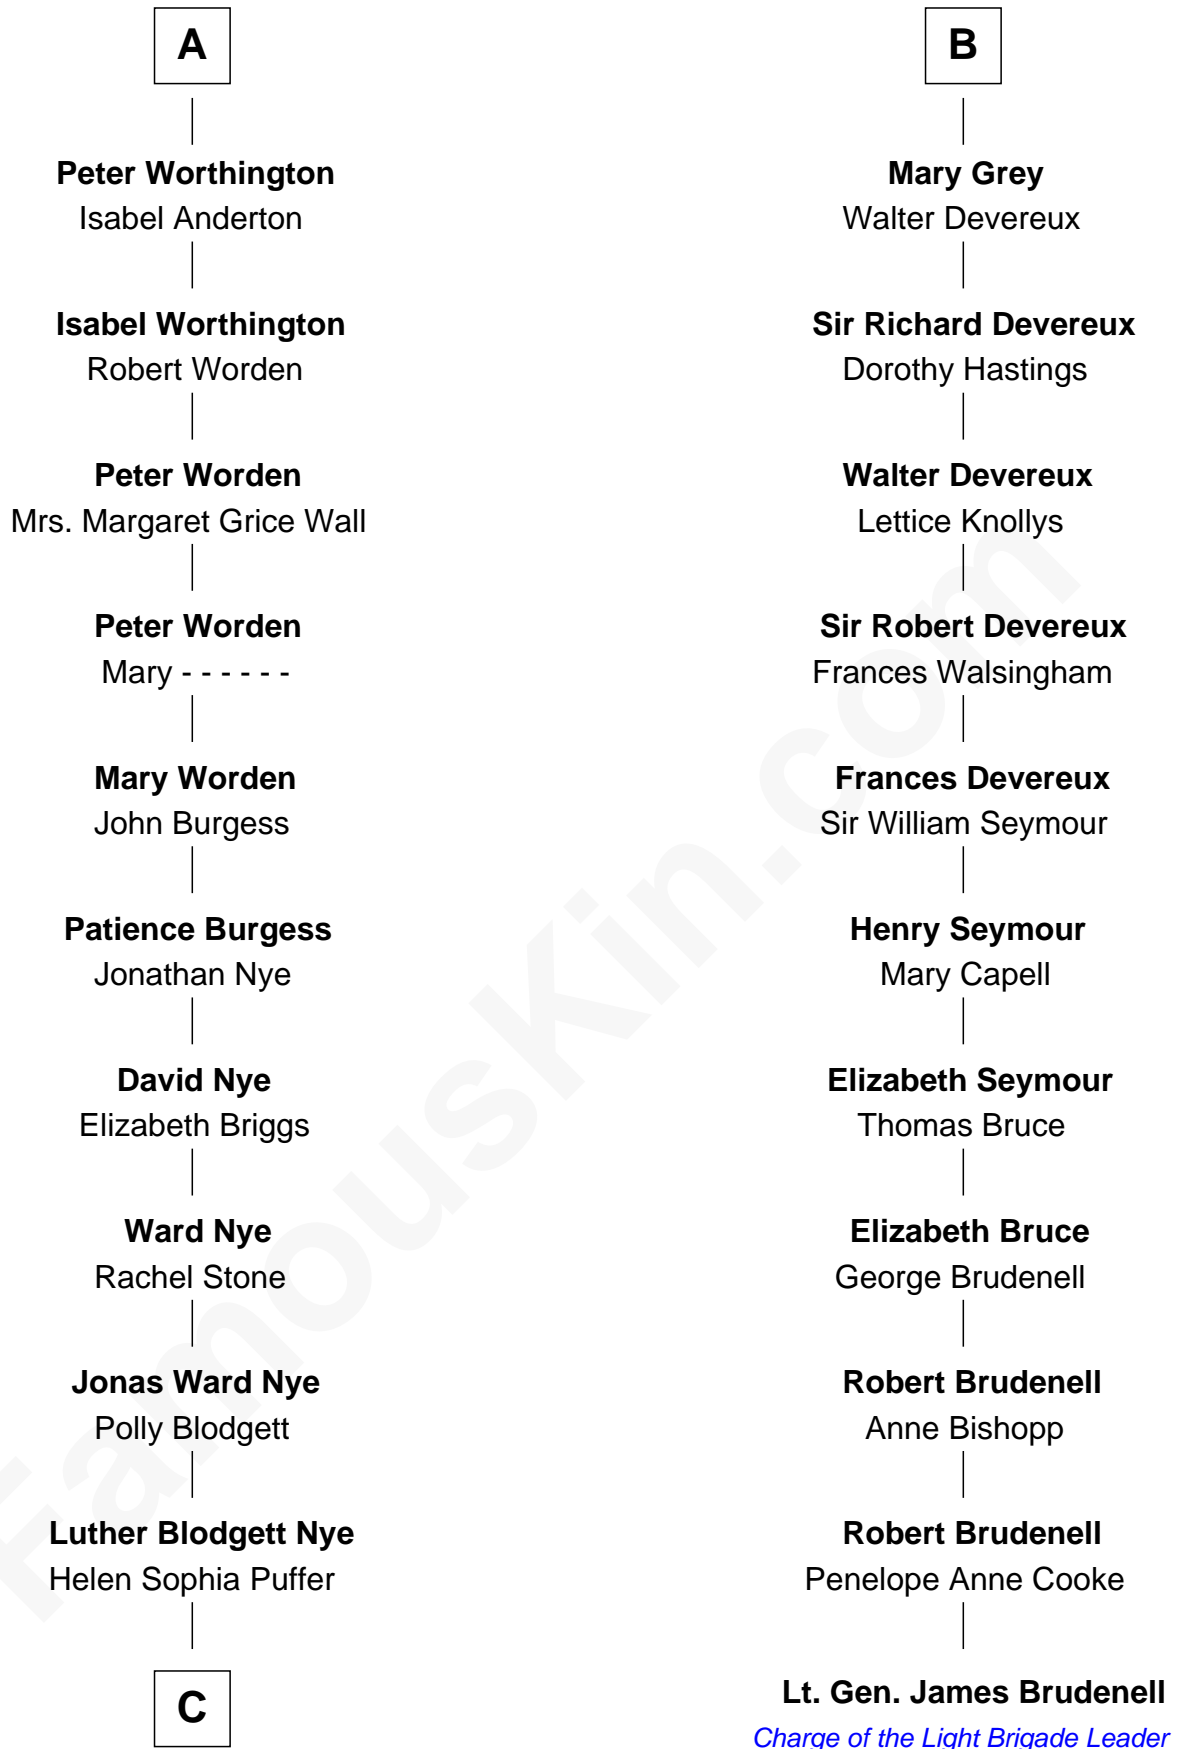

FamousKin.com

Relationship Chart of

Bill Nye

TV's *The Science Guy*

17th cousin 2 times removed of

Lt. Gen. James Brudenell

Leader of the "Charge of the Light Brigade"

C

—
Luther Bertram Nye
Minnie Wheatley Farr

—
Edwin Darby Nye
Dr. Jacqueline Blanche Jenkins

—
Bill Nye
TV's The Science Guy

FamousKin.com