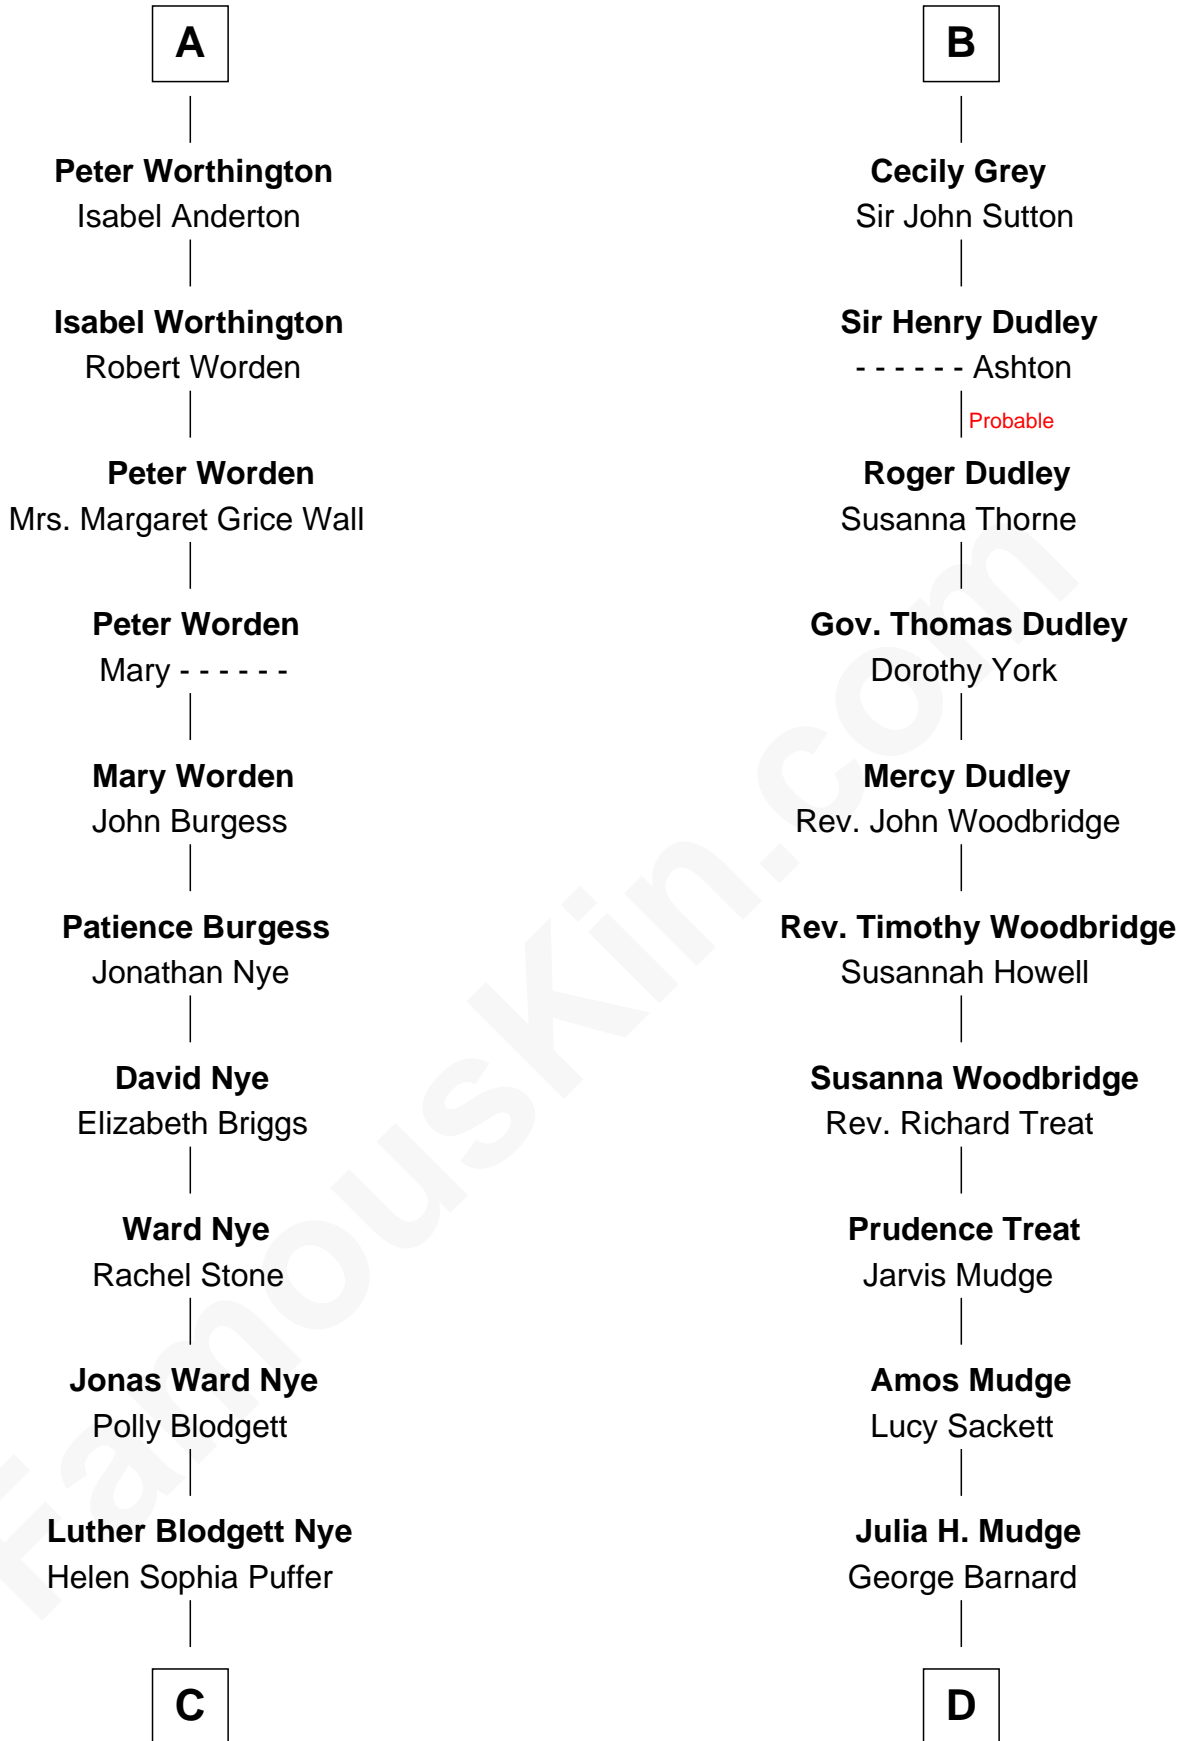

# FamousKin.com Relationship Chart of

**Bill Nye**

*TV's The Science Guy*

19th cousin 1 time removed of

**Dick Clark**

*Radio and TV Host*

**Sir John de Harington**

Joan - - - - -

**C**

**Luther Bertram Nye**  
Minnie Wheatley Farr

**Edwin Darby Nye**  
Dr. Jacqueline Blanche Jenkins

**Bill Nye**  
*TV's The Science Guy*

**D**

**George Barnard**  
Jane Sophia Fuller

**Charles Fuller Barnard**  
Anna May Aldridge

**Julia Fuller Barnard**  
Richard Augustus Clark

**Dick Clark**  
*Radio and TV Host*